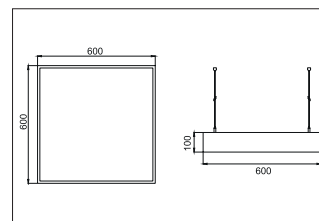

BIRO Square pendant luminaire 600 x 600

Artikel-Nr. 13730174

1.0 m	3.113.1	1781.3
2.0 m	6.216.2	445.3
3.0 m	9.319.3	197.9
4.0 m	12.412.3	111.3
5.0 m	15.515.4	71.3
	Ø (m)	E00(0°) [lx]

BIRO Square pendant luminaire 600 x 600, white, square. Suspended, Ceiling-mounted Lamp holder: Without fitting, Mounting method: Suspended, Place of installation: Ceiling-mounted, Material: Aluminium / Steel / Plastic, Degree of protection: according to DIN EN 60529 IP40, Protection class: (EN 61140) I, Voltage: 230V AC 50Hz, Power: 44W, Amount of light sources / fittings: 1.0 Qty, Luminous flux: 5.456lm, Colour temperature: 4000 K, Light colour : White, Beam angle: 114°, With control gear: Yes. This luminaire contains incorporated and non-exchangeable LED light sources

Artikel-Nr.	13730174
Stand:	21.07.2021 19:58

control	DALI
Colour	White
Colour of light	4000 K
System efficiency	124 lm/W
Luminous flux	5,456 lm
Material cover	Plastic, opal
System output	44 W
Colour rendering	CRI > 80
Beam angle	114 °
Amount of light sources / fittings	1 Qty
Width	600 mm
Height	100 mm

Colour rendering	CRI > 80
Material	Aluminium / Steel / Plastic
Voltage	230V AC 50Hz
Lamp	LED
Light output	Direct
Shipping	Incl. converter for connection to the 230-V mains voltage
Pendulum length max.	5,000 mm
Degree of protection	IP40
Protection class	I
Voltage type	AC