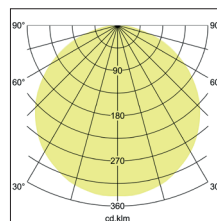

BIRO Square pendant luminaire 600 x 600

Artikel-Nr. 13730174

1.0 m	3.113.1	1781.3
2.0 m	6.216.2	445.3
3.0 m	9.319.3	197.9
4.0 m	12.412.3	111.3
5.0 m	15.515.4	71.3
	Ø (m)	E00(0°) [lx]

BIRO Square pendant luminaire 600 x 600, white, square. Suspended, Ceiling-mounted Lamp holder: Without fitting, Mounting method: Suspended, Place of installation: Ceiling-mounted, Material: Aluminium / Steel / Plastic, Degree of protection: according to DIN EN 60529 IP40, Protection class: (EN 61140) I, Voltage: 230V AC 50Hz, Power: 44W, Amount of light sources / fittings: 1.0 Qty, Luminous flux: 5.456lm, Colour temperature: 4000 K, Light colour : White, Beam angle: 114°, With control gear: Yes. This luminaire contains incorporated and non-exchangeable LED light sources

Artikel-Nr.	13730174
Stand:	21.07.2021 19:58

control	DALI
Colour	White
Colour of light	4000 K
System efficiency	124 lm/W
Luminous flux	5,456 lm
Material cover	Plastic, opal
System output	44 W
Colour rendering	CRI > 80
Beam angle	114 °
Amount of light sources / fittings	1 Qty
Width	600 mm
Height	100 mm

Colour rendering	CRI > 80
Material	Aluminium / Steel / Plastic
Voltage	230V AC 50Hz
Lamp	LED
Light output	Direct
Shipping	Incl. converter for connection to the 230-V mains voltage
Pendulum length max.	5,000 mm
Degree of protection	IP40
Protection class	I
Voltage type	AC