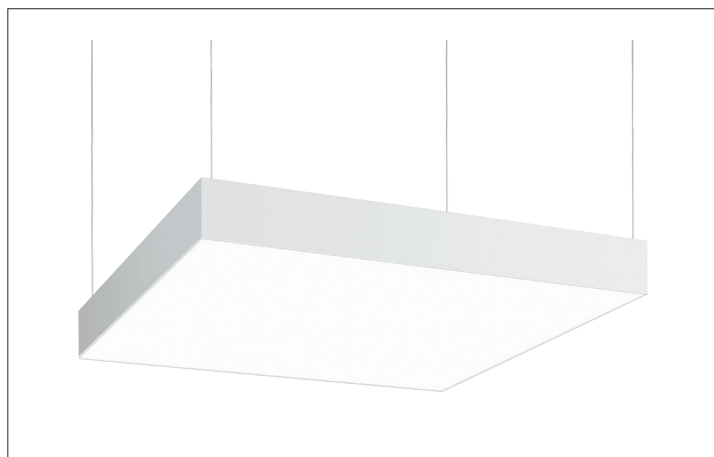

BIRO Square pendant luminaire 600 x 600

Artikel-Nr. 13730174

1.0 m	3.113.1	1781.3
2.0 m	6.216.2	445.3
3.0 m	9.319.3	197.9
4.0 m	12.412.3	111.3
5.0 m	15.515.4	71.3
	Ø (m)	E00(0°) [lx]

BIRO Square pendant luminaire 600 x 600, white, square. Suspended, Ceiling-mounted Lamp holder: Without fitting, Mounting method: Suspended, Place of installation: Ceiling-mounted, Material: Aluminium / Steel / Plastic, Degree of protection: according to DIN EN 60529 IP40, Protection class: (EN 61140) I, Voltage: 230V AC 50Hz, Power: 44W, Amount of light sources / fittings: 1.0 Qty, Luminous flux: 5.456lm, Colour temperature: 4000 K, Light colour : White, Beam angle: 114°, With control gear: Yes. This luminaire contains incorporated and non-exchangeable LED light sources

Artikel-Nr.	13730174
Stand:	21.07.2021 19:58

control	DALI
Colour	White
Colour of light	4000 K
System efficiency	124 lm/W
Luminous flux	5,456 lm
Material cover	Plastic, opal
System output	44 W
Colour rendering	CRI > 80
Beam angle	114 °
Amount of light sources / fittings	1 Qty
Width	600 mm
Height	100 mm