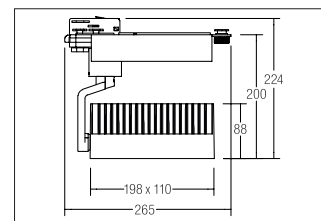

LED track spotlight Wallwasher CORE

**Artikel-Nr. 88387185**

Ø (m)	E0(0°) [lx]
1.0 m	2.312.4 3907.0
2.0 m	4.614.9 976.8
3.0 m	6.917.3 434.1
4.0 m	9.219.7 244.2
5.0 m	11.512.2 156.3

LED track spotlight Wallwasher CORE, black, rectangular. Surface mounting, Ceiling-mounted. Including a light source: 1 x LED COB, system power: 43.2 W, Heat dissipation: passive (without a fan), emission characteristics: Wide Flood, rotation angle: can be rotated / swiveled, lamp included an Euro adapter for standard 3-phase rails, including an driver, on/off switchable, power factor > 0.9 (230 V AC 50 Hz), weight 2.3 kg. Mounting method: Surface mounting, Place of installation: Ceiling-mounted, Material: Aluminium / Glass, Degree of protection: according to DIN EN 60529 IP20, Protection class: (EN 61140) I, Voltage: 230V AC 50Hz, Power: 45W, Amount of light sources / fittings: 1.0 Qty, Luminous flux: 3.260lm, Colour temperature: 3.500 K, Light colour : White, Beam angle: 100°, Adjustability: Rotatable and adjustable head, With control gear: Yes, Control: on/off.

<b>Artikel-Nr.</b>	<b>88387185</b>
<b>Stand:</b>	07.12.2021 11:39

Beam angle	100 °
Colour temperature	3500 K
Colour	schwarz
Luminous flux	3,260 lm
Beam angle	100 °
Material	Aluminium / Glass
Colour rendering	CRI > 80
Power	45 W
Dimensions	L x B x H: 265 x 110 mm
weight	2.495 kg
System output	45 W

Control	on/off
Voltage	230V AC 50Hz
Circuit type	Parallel conduction
Degree of protection	IP20
Protection class	I
Voltage type	AC
Adjustability	Rotatable and adjustable head
Head adjustable angle	180 °
Length	265 mm
Width	110 mm
Aufbauhöhe	200 mm