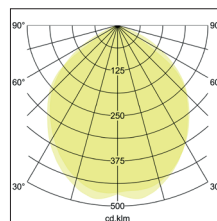

LED track spotlight Wallwasher CORE

**Artikel-Nr. 88387185**

Ø (m)	E0(0°) [lx]
1.0 m	2.312.4 3907.0
2.0 m	4.614.9 976.8
3.0 m	6.917.3 434.1
4.0 m	9.219.7 244.2
5.0 m	11.512.2 156.3

LED track spotlight Wallwasher CORE, black, rectangular. Surface mounting, Ceiling-mounted. Including a light source: 1 x LED COB, system power: 43.2 W, Heat dissipation: passive (without a fan), emission characteristics: Wide Flood, rotation angle: can be rotated / swiveled, lamp included an Euro adapter for standard 3-phase rails, including an driver, on/off switchable, power factor > 0.9 (230 V AC 50 Hz), weight 2.3 kg. Mounting method: Surface mounting, Place of installation: Ceiling-mounted, Material: Aluminium / Glass, Degree of protection: according to DIN EN 60529 IP20, Protection class: (EN 61140) I, Voltage: 230V AC 50Hz, Power: 45W, Amount of light sources / fittings: 1.0 Qty, Luminous flux: 3.260lm, Colour temperature: 3.500 K, Light colour : White, Beam angle: 100°, Adjustability: Rotatable and adjustable head, With control gear: Yes, Control: on/off.

<b>Artikel-Nr.</b>	<b>88387185</b>
<b>Stand:</b>	07.12.2021 11:39

Beam angle	100 °
Colour temperature	3500 K
Colour	schwarz
Luminous flux	3,260 lm
Beam angle	100 °
Material	Aluminium / Glass
Colour rendering	CRI > 80
Power	45 W
Dimensions	L x B x H: 265 x 110 mm
weight	2.495 kg
System output	45 W

Control	on/off
Voltage	230V AC 50Hz
Circuit type	Parallel conduction
Degree of protection	IP20
Protection class	I
Voltage type	AC
Adjustability	Rotatable and adjustable head
Head adjustable angle	180 °
Length	265 mm
Width	110 mm
Aufbauhöhe	200 mm