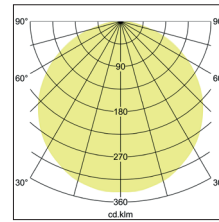

**BIRO Square surface mounted luminaire**  
**Artikel-Nr. 13710184**

1.0 m	3.113.1	1781.3
2.0 m	6.216.2	445.3
3.0 m	9.319.3	197.9
4.0 m	12.412.3	111.3
5.0 m	15.515.4	71.3
Ø (m)		E0(0°) [lx]

BIRO Square surface mounted luminaire, black, square. Surface mounting, Ceiling-mounted Mounting method: Surface mounting, Place of installation: Ceiling-mounted, Material: Aluminium / Steel / Plastic, Degree of protection: according to DIN EN 60529 IP40, Protection class: (EN 61140) I, Voltage: 230V AC 50Hz, Power: 44W, Amount of light sources / fittings: 1.0 Qty, Luminous flux: 5.456lm, Colour temperature: 4000 K, Light colour : White, Beam angle: 114°, With control gear: Yes. This luminaire contains incorporated and non-exchangeable LED light sources

<b>Artikel-Nr.</b>	<b>13710184</b>
<b>Stand:</b>	21.07.2021 19:52

control	DALI
Colour	Black
Colour of light	4000 K
System efficiency	124 lm/W
Luminous flux	5,456 lm
Material cover	Plastic, opal
System output	44 W
Colour rendering	CRI > 80
Beam angle	114 °
Amount of light sources / fittings	1 Qty
Width	600 mm

Height	100 mm
Colour rendering	CRI > 80
Material	Aluminium / Steel / Plastic
Voltage	230V AC 50Hz
Lamp	LED
Light output	Direct
Shipping	Incl. converter for connection to the 230-V mains voltage
Degree of protection	IP40
Protection class	I
Voltage type	AC