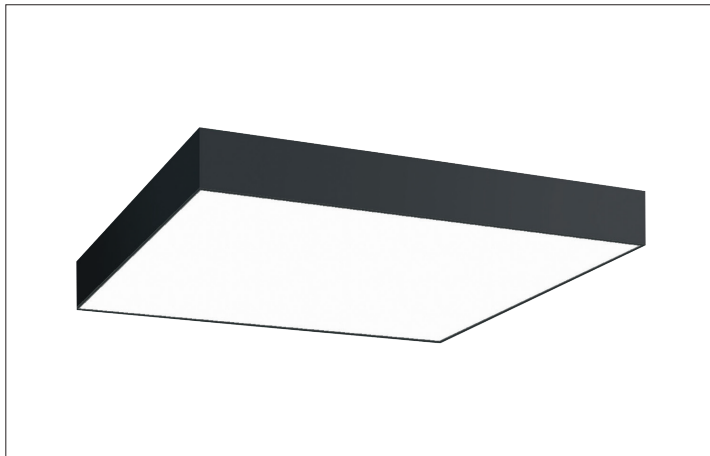

**BIRO Square surface mounted luminaire**  
**Artikel-Nr. 13710184**

1.0 m	3.113.1	1781.3
2.0 m	6.216.2	445.3
3.0 m	9.319.3	197.9
4.0 m	12.412.3	111.3
5.0 m	15.515.4	71.3
Ø (m)		E0(0°) [lx]

BIRO Square surface mounted luminaire, black, square. Surface mounting, Ceiling-mounted Mounting method: Surface mounting, Place of installation: Ceiling-mounted, Material: Aluminium / Steel / Plastic, Degree of protection: according to DIN EN 60529 IP40, Protection class: (EN 61140) I, Voltage: 230V AC 50Hz, Power: 44W, Amount of light sources / fittings: 1.0 Qty, Luminous flux: 5.456lm, Colour temperature: 4000 K, Light colour : White, Beam angle: 114°, With control gear: Yes. This luminaire contains incorporated and non-exchangeable LED light sources

<b>Artikel-Nr.</b>	<b>13710184</b>
<b>Stand:</b>	21.07.2021 19:52

control	DALI
Colour	Black
Colour of light	4000 K
System efficiency	124 lm/W
Luminous flux	5,456 lm
Material cover	Plastic, opal
System output	44 W
Colour rendering	CRI > 80
Beam angle	114 °
Amount of light sources / fittings	1 Qty
Width	600 mm

Height	100 mm
Colour rendering	CRI > 80
Material	Aluminium / Steel / Plastic
Voltage	230V AC 50Hz
Lamp	LED
Light output	Direct
Shipping	Incl. converter for connection to the 230-V mains voltage
Degree of protection	IP40
Protection class	I
Voltage type	AC