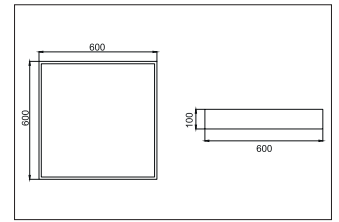

**BIRO Square surface mounted luminaire**  
**Artikel-Nr. 13710184**

1.0 m	3.113.1	1781.3
2.0 m	6.216.2	445.3
3.0 m	9.319.3	197.9
4.0 m	12.412.3	111.3
5.0 m	15.515.4	71.3
Ø (m)		E0(0°) [lx]

BIRO Square surface mounted luminaire, black, square. Surface mounting, Ceiling-mounted Mounting method: Surface mounting, Place of installation: Ceiling-mounted, Material: Aluminium / Steel / Plastic, Degree of protection: according to DIN EN 60529 IP40, Protection class: (EN 61140) I, Voltage: 230V AC 50Hz, Power: 44W, Amount of light sources / fittings: 1.0 Qty, Luminous flux: 5.456lm, Colour temperature: 4000 K, Light colour : White, Beam angle: 114°, With control gear: Yes. This luminaire contains incorporated and non-exchangeable LED light sources

<b>Artikel-Nr.</b>	<b>13710184</b>
<b>Stand:</b>	21.07.2021 19:52

control	DALI
Colour	Black
Colour of light	4000 K
System efficiency	124 lm/W
Luminous flux	5,456 lm
Material cover	Plastic, opal
System output	44 W
Colour rendering	CRI > 80
Beam angle	114 °
Amount of light sources / fittings	1 Qty
Width	600 mm

Height	100 mm
Colour rendering	CRI > 80
Material	Aluminium / Steel / Plastic
Voltage	230V AC 50Hz
Lamp	LED
Light output	Direct
Shipping	Incl. converter for connection to the 230-V mains voltage
Degree of protection	IP40
Protection class	I
Voltage type	AC