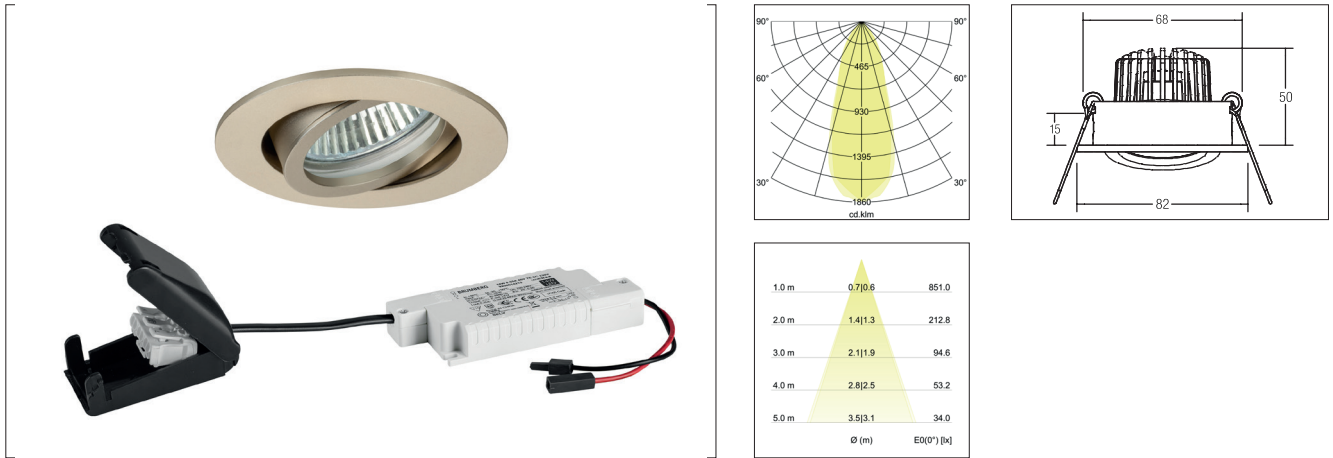

LED recessed spot set BB18, dim2warm, phase dimmable, incl. connection box

LED recessed spot set BB18, dim2warm, phase dimmable, incl. connection box, champagne, round. In a compact design, for installation in tool-less rapid assembly systems. If the lamp is dimmed, the color temperature is reduced. Set including a converter for 230-V mains voltage, trailing-edge phase, Dimensions of converter: L 110 x W 50 x H 19 mm. Mounting method: Recessed mounting, Place of installation: Ceiling-mounted, Material: Aluminium / Glass / Plastic, Degree of protection: according to DIN EN 60529 IP20, Protection class: (EN 61140) II, Voltage: 230V AC 50Hz, Power: 6W, Amount of light sources / fittings: 1.0 Qty, Luminous flux: 460lm, Colour temperature: from 1.800 K up to 3.000 K, Beam angle: 38°, Adjustability: Pivoted, With control gear: Yes, Control: Trailing-edge phase.

Artikel-Nr.	39483633
Stand:	25.10.2021 20:52

Colour temperature	3000 K - 1800 K
Colour	Champagne
Beam angle	38 °
Amount of light sources / fittings	1 Qty
Material	Aluminium / Glass / Plastic
Power	6 W
Lamp	LED
scope of delivery	Incl. 3-pole connection box to connect to the 230-V mains voltage
Colour rendering	CRI > 80

Control	Trailing-edge phase
Outer diameter	82 mm
Built-in diameter	68 mm
Installation depth	50 mm
Voltage	230V AC 50Hz
Degree of protection	IP20
Protection class	II
Adjustability	Pivoted
Swivel angle	30 °
Circuit type	Parallel conduction