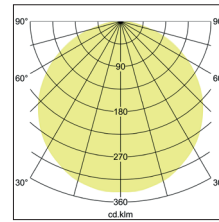

BIRO Square surface mounted luminaire
Artikel-Nr. 13700184

Ø (m)	E90(0°) [lx]	
1.0 m	3.113.1	1781.3
2.0 m	6.216.2	445.3
3.0 m	9.319.3	197.9
4.0 m	12.412.3	111.3
5.0 m	15.515.4	71.3

BIRO Square surface mounted luminaire, black, square. Surface mounting, Ceiling-mounted Mounting method: Surface mounting, Place of installation: Ceiling-mounted, Material: Aluminium / Steel / Plastic, Degree of protection: according to DIN EN 60529 IP40, Protection class: (EN 61140) I, Voltage: 230V AC 50Hz, Power: 44W, Amount of light sources / fittings: 1.0 Qty, Luminous flux: 5.456lm, Colour temperature: 4000 K, Light colour : White, Beam angle: 114°, With control gear: Yes. This luminaire contains incorporated and non-exchangeable LED light sources

Artikel-Nr.	13700184
Stand:	21.07.2021 21:40

control	on/off
Colour	Black
Colour of light	4000 K
System efficiency	124 lm/W
Luminous flux	5,456 lm
Material cover	Plastic, opal
System output	44 W
Colour rendering	CRI > 80
Beam angle	114 °
Amount of light sources / fittings	1 Qty
Width	600 mm

Height	100 mm
Colour rendering	CRI > 80
Material	Aluminium / Steel / Plastic
Voltage	230V AC 50Hz
Lamp	LED
Light output	Direct
Shipping	Incl. converter for connection to the 230-V mains voltage
Degree of protection	IP40
Protection class	I
Voltage type	AC