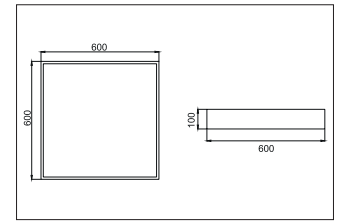

BIRO Square surface mounted luminaire
Artikel-Nr. 13700184

Ø (m)	E90(0°) [lx]	
1.0 m	3.113.1	1781.3
2.0 m	6.216.2	445.3
3.0 m	9.319.3	197.9
4.0 m	12.412.3	111.3
5.0 m	15.515.4	71.3

BIRO Square surface mounted luminaire, black, square. Surface mounting, Ceiling-mounted Mounting method: Surface mounting, Place of installation: Ceiling-mounted, Material: Aluminium / Steel / Plastic, Degree of protection: according to DIN EN 60529 IP40, Protection class: (EN 61140) I, Voltage: 230V AC 50Hz, Power: 44W, Amount of light sources / fittings: 1.0 Qty, Luminous flux: 5.456lm, Colour temperature: 4000 K, Light colour : White, Beam angle: 114°, With control gear: Yes. This luminaire contains incorporated and non-exchangeable LED light sources

Artikel-Nr.	13700184
Stand:	21.07.2021 21:40

control	on/off
Colour	Black
Colour of light	4000 K
System efficiency	124 lm/W
Luminous flux	5,456 lm
Material cover	Plastic, opal
System output	44 W
Colour rendering	CRI > 80
Beam angle	114 °
Amount of light sources / fittings	1 Qty
Width	600 mm

Height	100 mm
Colour rendering	CRI > 80
Material	Aluminium / Steel / Plastic
Voltage	230V AC 50Hz
Lamp	LED
Light output	Direct
Shipping	Incl. converter for connection to the 230-V mains voltage
Degree of protection	IP40
Protection class	I
Voltage type	AC