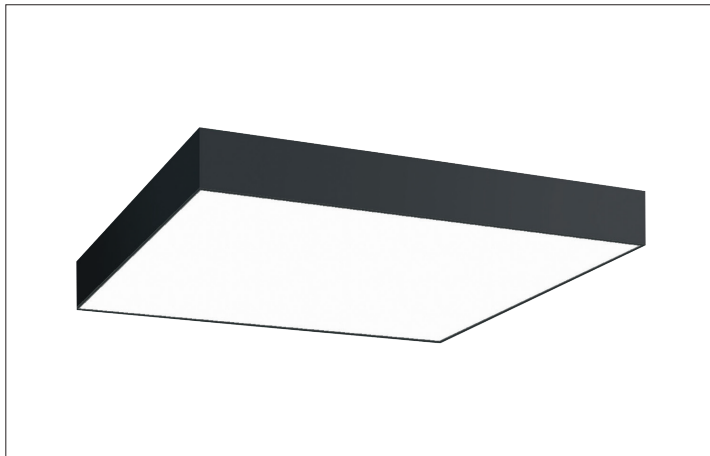

BIRO Square surface mounted luminaire
Artikel-Nr. 13700184

Ø (m)	E90(0°) [lx]	
1.0 m	3.113.1	1781.3
2.0 m	6.216.2	445.3
3.0 m	9.319.3	197.9
4.0 m	12.412.3	111.3
5.0 m	15.515.4	71.3

BIRO Square surface mounted luminaire, black, square. Surface mounting, Ceiling-mounted Mounting method: Surface mounting, Place of installation: Ceiling-mounted, Material: Aluminium / Steel / Plastic, Degree of protection: according to DIN EN 60529 IP40, Protection class: (EN 61140) I, Voltage: 230V AC 50Hz, Power: 44W, Amount of light sources / fittings: 1.0 Qty, Luminous flux: 5.456lm, Colour temperature: 4000 K, Light colour : White, Beam angle: 114°, With control gear: Yes. This luminaire contains incorporated and non-exchangeable LED light sources

Artikel-Nr.	13700184
Stand:	21.07.2021 21:40

control	on/off
Colour	Black
Colour of light	4000 K
System efficiency	124 lm/W
Luminous flux	5,456 lm
Material cover	Plastic, opal
System output	44 W
Colour rendering	CRI > 80
Beam angle	114 °
Amount of light sources / fittings	1 Qty
Width	600 mm

Height	100 mm
Colour rendering	CRI > 80
Material	Aluminium / Steel / Plastic
Voltage	230V AC 50Hz
Lamp	LED
Light output	Direct
Shipping	Incl. converter for connection to the 230-V mains voltage
Degree of protection	IP40
Protection class	I
Voltage type	AC