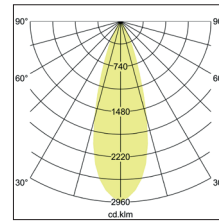

LED track spotlight MINI
Artikel-Nr. 88393685

LED track spotlight MINI, silver, round. Surface mounting, Ceiling-mounted. Heat dissipation: passive (without fan), including driver, switchable, (230 V AC 50 Hz). Luminaire including Euro adapter for standard 3-phase tracks. Mounting method: Surface mounting, Place of installation: Ceiling-mounted, Material: Aluminium, Degree of protection: according to DIN EN 60529 IP20, Protection class: (EN 61140) I, Voltage: 230V AC 50Hz, Power: 23W, Amount of light sources / fittings: 1.0 Qty, Luminous flux: 2.779lm, Colour temperature: 3.500 K, Light colour : White, Beam angle: 36°, Adjustability: Rotatable and adjustable head, With control gear: Yes, Control: on/off.

Artikel-Nr.	88393685
Stand:	07.12.2021 11:56

Beam angle	36 °
Colour temperature	3500 K
Colour	struktursilber
Luminous flux	2,779 lm
Beam angle	36 °
Amount of light sources / fittings	1 Qty
Material	Aluminium
Power	23 W
Lamp	LED
scope of delivery	inkl. Betriebsgerät, schaltbar
Colour rendering	CRI > 90
Control	on/off

Outer diameter	71 mm
Voltage	230V AC 50Hz
Degree of protection	IP20
Protection class	I
Adjustability	Rotatable and adjustable head
Length	71 mm
Width	71 mm
Aufbauhöhe	200 mm
Rotation angle	350 °
Head adjustable angle	90 °
Circuit type	Parallel conduction
Suitable for through-wiring	No