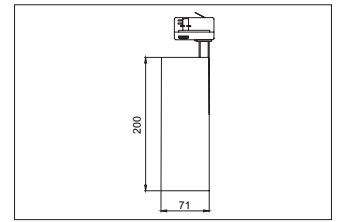

LED track spotlight MINI
Artikel-Nr. 88393685

LED track spotlight MINI, silver, round. Surface mounting, Ceiling-mounted. Heat dissipation: passive (without fan), including driver, switchable, (230 V AC 50 Hz). Luminaire including Euro adapter for standard 3-phase tracks. Mounting method: Surface mounting, Place of installation: Ceiling-mounted, Material: Aluminium, Degree of protection: according to DIN EN 60529 IP20, Protection class: (EN 61140) I, Voltage: 230V AC 50Hz, Power: 23W, Amount of light sources / fittings: 1.0 Qty, Luminous flux: 2.779lm, Colour temperature: 3.500 K, Light colour : White, Beam angle: 36°, Adjustability: Rotatable and adjustable head, With control gear: Yes, Control: on/off.

Artikel-Nr.	88393685
Stand:	07.12.2021 11:56

Beam angle	36 °
Colour temperature	3500 K
Colour	struktursilber
Luminous flux	2,779 lm
Beam angle	36 °
Amount of light sources / fittings	1 Qty
Material	Aluminium
Power	23 W
Lamp	LED
scope of delivery	inkl. Betriebsgerät, schaltbar
Colour rendering	CRI > 90
Control	on/off

Outer diameter	71 mm
Voltage	230V AC 50Hz
Degree of protection	IP20
Protection class	I
Adjustability	Rotatable and adjustable head
Length	71 mm
Width	71 mm
Aufbauhöhe	200 mm
Rotation angle	350 °
Head adjustable angle	90 °
Circuit type	Parallel conduction
Suitable for through-wiring	No