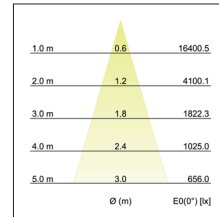

LED track spotlight MINI
Artikel-Nr. 88393685

LED track spotlight MINI, silver, round. Surface mounting, Ceiling-mounted. Heat dissipation: passive (without fan), including driver, switchable, (230 V AC 50 Hz). Luminaire including Euro adapter for standard 3-phase tracks. Mounting method: Surface mounting, Place of installation: Ceiling-mounted, Material: Aluminium, Degree of protection: according to DIN EN 60529 IP20, Protection class: (EN 61140) I, Voltage: 230V AC 50Hz, Power: 23W, Amount of light sources / fittings: 1.0 Qty, Luminous flux: 2.779lm, Colour temperature: 3.500 K, Light colour : White, Beam angle: 36°, Adjustability: Rotatable and adjustable head, With control gear: Yes, Control: on/off.

Artikel-Nr.	88393685
Stand:	07.12.2021 11:56

Beam angle	36 °
Colour temperature	3500 K
Colour	struktursilber
Luminous flux	2,779 lm
Beam angle	36 °
Amount of light sources / fittings	1 Qty
Material	Aluminium
Power	23 W
Lamp	LED
scope of delivery	inkl. Betriebsgerät, schaltbar
Colour rendering	CRI > 90
Control	on/off

Outer diameter	71 mm
Voltage	230V AC 50Hz
Degree of protection	IP20
Protection class	I
Adjustability	Rotatable and adjustable head
Length	71 mm
Width	71 mm
Aufbauhöhe	200 mm
Rotation angle	350 °
Head adjustable angle	90 °
Circuit type	Parallel conduction
Suitable for through-wiring	No