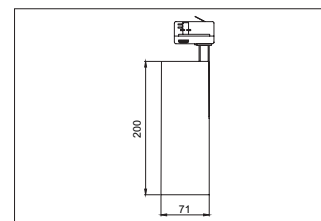

LED track spotlight MINI

Artikel-Nr. 88393684

LED track spotlight MINI, silver, round. Surface mounting, Ceiling-mounted. Heat dissipation: passive (without fan), including driver, switchable, (230 V AC 50 Hz). Luminaire including Euro adapter for standard 3-phase tracks. Mounting method: Surface mounting, Place of installation: Ceiling-mounted, Material: Aluminium, Degree of protection: according to DIN EN 60529 IP20, Protection class: (EN 61140) I, Voltage: 230V AC 50Hz, Power: 23W, Amount of light sources / fittings: 1.0 Qty, Luminous flux: 2.876lm, Colour temperature: 4.000 K, Light colour : White, Beam angle: 36°, Adjustability: Rotatable and adjustable head, With control gear: Yes, Control: on/off.

Artikel-Nr.	88393684
Stand:	07.12.2021 11:52

Beam angle	36 °
Colour temperature	4000 K
Colour	struktursilber
Luminous flux	2,876 lm
Beam angle	36 °
Amount of light sources / fittings	1 Qty
Material	Aluminium
Power	23 W
Lamp	LED
scope of delivery	inkl. Betriebsgerät, schaltbar
Colour rendering	CRI > 90
Control	on/off

Outer diameter	71 mm
Voltage	230V AC 50Hz
Degree of protection	IP20
Protection class	I
Adjustability	Rotatable and adjustable head
Length	71 mm
Width	71 mm
Aufbauhöhe	200 mm
Rotation angle	350 °
Head adjustable angle	90 °
Circuit type	Parallel conduction
Suitable for through-wiring	No