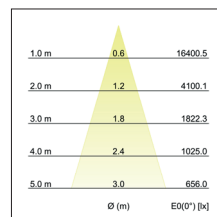

LED track spotlight MINI

Artikel-Nr. 88393684

LED track spotlight MINI, silver, round. Surface mounting, Ceiling-mounted. Heat dissipation: passive (without fan), including driver, switchable, (230 V AC 50 Hz). Luminaire including Euro adapter for standard 3-phase tracks. Mounting method: Surface mounting, Place of installation: Ceiling-mounted, Material: Aluminium, Degree of protection: according to DIN EN 60529 IP20, Protection class: (EN 61140) I, Voltage: 230V AC 50Hz, Power: 23W, Amount of light sources / fittings: 1.0 Qty, Luminous flux: 2.876lm, Colour temperature: 4.000 K, Light colour : White, Beam angle: 36°, Adjustability: Rotatable and adjustable head, With control gear: Yes, Control: on/off.

Artikel-Nr.	88393684
Stand:	07.12.2021 11:52

Beam angle	36 °
Colour temperature	4000 K
Colour	struktursilber
Luminous flux	2,876 lm
Beam angle	36 °
Amount of light sources / fittings	1 Qty
Material	Aluminium
Power	23 W
Lamp	LED
scope of delivery	inkl. Betriebsgerät, schaltbar
Colour rendering	CRI > 90
Control	on/off

Outer diameter	71 mm
Voltage	230V AC 50Hz
Degree of protection	IP20
Protection class	I
Adjustability	Rotatable and adjustable head
Length	71 mm
Width	71 mm
Aufbauhöhe	200 mm
Rotation angle	350 °
Head adjustable angle	90 °
Circuit type	Parallel conduction
Suitable for through-wiring	No