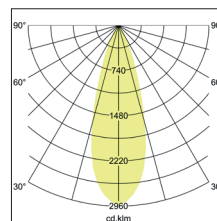

LED track spotlight MINI

Artikel-Nr. 88393684

LED track spotlight MINI, silver, round. Surface mounting, Ceiling-mounted. Heat dissipation: passive (without fan), including driver, switchable, (230 V AC 50 Hz). Luminaire including Euro adapter for standard 3-phase tracks. Mounting method: Surface mounting, Place of installation: Ceiling-mounted, Material: Aluminium, Degree of protection: according to DIN EN 60529 IP20, Protection class: (EN 61140) I, Voltage: 230V AC 50Hz, Power: 23W, Amount of light sources / fittings: 1.0 Qty, Luminous flux: 2.876lm, Colour temperature: 4.000 K, Light colour : White, Beam angle: 36°, Adjustability: Rotatable and adjustable head, With control gear: Yes, Control: on/off.

Artikel-Nr.	88393684
Stand:	07.12.2021 11:52

Beam angle	36 °
Colour temperature	4000 K
Colour	struktursilber
Luminous flux	2,876 lm
Beam angle	36 °
Amount of light sources / fittings	1 Qty
Material	Aluminium
Power	23 W
Lamp	LED
scope of delivery	inkl. Betriebsgerät, schaltbar
Colour rendering	CRI > 90
Control	on/off

Outer diameter	71 mm
Voltage	230V AC 50Hz
Degree of protection	IP20
Protection class	I
Adjustability	Rotatable and adjustable head
Length	71 mm
Width	71 mm
Aufbauhöhe	200 mm
Rotation angle	350 °
Head adjustable angle	90 °
Circuit type	Parallel conduction
Suitable for through-wiring	No