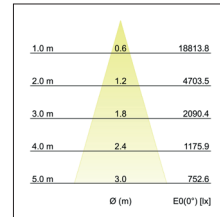

LED track spotlight MAXI
Artikel-Nr. 88397683

LED track spotlight MAXI, silver, round. Surface mounting, Ceiling-mounted. Heat dissipation: passive (without fan), including driver, switchable, (230 V AC 50 Hz). Luminaire including Euro adapter for standard 3-phase tracks. Mounting method: Surface mounting, Place of installation: Ceiling-mounted, Material: Aluminium, Degree of protection: according to DIN EN 60529 IP20, Protection class: (EN 61140) I, Voltage: 230V AC 50Hz, Power: 32W, Amount of light sources / fittings: 1.0 Qty, Luminous flux: 3.495lm, Colour temperature: 3.000 K, Light colour : White, Beam angle: 30°, Adjustability: Rotatable and adjustable head, With control gear: Yes, Control: on/off.

Artikel-Nr.	88397683
Stand:	07.12.2021 11:43

Beam angle	30 °
Colour temperature	3000 K
Colour	struktursilber
Luminous flux	3,495 lm
Beam angle	30 °
Material	Aluminium
Colour rendering	CRI > 90
Power	32 W
scope of delivery	inkl. Betriebsgerät, schaltbar
System output	32 W
Control	on/off

Voltage	230V AC 50Hz
Circuit type	Parallel conduction
Degree of protection	IP20
Protection class	I
Voltage type	AC
Adjustability	Rotatable and adjustable head
Head adjustable angle	90 °
Length	235 mm
Width	85 mm
Aufbauhöhe	263 mm