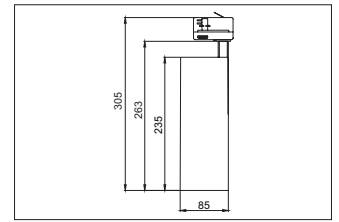

LED track spotlight MAXI
Artikel-Nr. 88397683

LED track spotlight MAXI, silver, round. Surface mounting, Ceiling-mounted. Heat dissipation: passive (without fan), including driver, switchable, (230 V AC 50 Hz). Luminaire including Euro adapter for standard 3-phase tracks. Mounting method: Surface mounting, Place of installation: Ceiling-mounted, Material: Aluminium, Degree of protection: according to DIN EN 60529 IP20, Protection class: (EN 61140) I, Voltage: 230V AC 50Hz, Power: 32W, Amount of light sources / fittings: 1.0 Qty, Luminous flux: 3.495lm, Colour temperature: 3.000 K, Light colour : White, Beam angle: 30°, Adjustability: Rotatable and adjustable head, With control gear: Yes, Control: on/off.

Artikel-Nr.	88397683
Stand:	07.12.2021 11:43

Beam angle	30 °
Colour temperature	3000 K
Colour	struktursilber
Luminous flux	3,495 lm
Beam angle	30 °
Material	Aluminium
Colour rendering	CRI > 90
Power	32 W
scope of delivery	inkl. Betriebsgerät, schaltbar
System output	32 W
Control	on/off

Voltage	230V AC 50Hz
Circuit type	Parallel conduction
Degree of protection	IP20
Protection class	I
Voltage type	AC
Adjustability	Rotatable and adjustable head
Head adjustable angle	90 °
Length	235 mm
Width	85 mm
Aufbauhöhe	263 mm