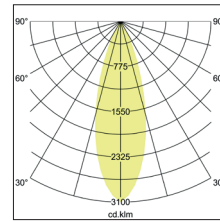

LED track spotlight MAXI
Artikel-Nr. 88397683

LED track spotlight MAXI, silver, round. Surface mounting, Ceiling-mounted. Heat dissipation: passive (without fan), including driver, switchable, (230 V AC 50 Hz). Luminaire including Euro adapter for standard 3-phase tracks. Mounting method: Surface mounting, Place of installation: Ceiling-mounted, Material: Aluminium, Degree of protection: according to DIN EN 60529 IP20, Protection class: (EN 61140) I, Voltage: 230V AC 50Hz, Power: 32W, Amount of light sources / fittings: 1.0 Qty, Luminous flux: 3.495lm, Colour temperature: 3.000 K, Light colour : White, Beam angle: 30°, Adjustability: Rotatable and adjustable head, With control gear: Yes, Control: on/off.

Artikel-Nr.	88397683
Stand:	07.12.2021 11:43

Beam angle	30 °
Colour temperature	3000 K
Colour	struktursilber
Luminous flux	3,495 lm
Beam angle	30 °
Material	Aluminium
Colour rendering	CRI > 90
Power	32 W
scope of delivery	inkl. Betriebsgerät, schaltbar
System output	32 W
Control	on/off

Voltage	230V AC 50Hz
Circuit type	Parallel conduction
Degree of protection	IP20
Protection class	I
Voltage type	AC
Adjustability	Rotatable and adjustable head
Head adjustable angle	90 °
Length	235 mm
Width	85 mm
Aufbauhöhe	263 mm