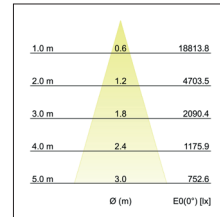

LED track spotlight MAXI
Artikel-Nr. 88397685

LED track spotlight MAXI, silver, round. Surface mounting, Ceiling-mounted. Heat dissipation: passive (without fan), including driver, switchable, (230 V AC 50 Hz). Luminaire including Euro adapter for standard 3-phase tracks. Mounting method: Surface mounting, Place of installation: Ceiling-mounted, Material: Aluminium, Degree of protection: according to DIN EN 60529 IP20, Protection class: (EN 61140) I, Voltage: 230V AC 50Hz, Power: 32W, Amount of light sources / fittings: 1.0 Qty, Luminous flux: 3.617lm, Colour temperature: 3.500 K, Light colour : White, Beam angle: 30°, Adjustability: Rotatable and adjustable head, With control gear: Yes, Control: on/off.

Artikel-Nr.	88397685
Stand:	07.12.2021 11:53

Beam angle	30 °
Colour temperature	3500 K
Colour	struktursilber
Luminous flux	3,617 lm
Beam angle	30 °
Material	Aluminium
Colour rendering	CRI > 90
Power	32 W
scope of delivery	inkl. Betriebsgerät, schaltbar
System output	32 W
Control	on/off

Voltage	230V AC 50Hz
Circuit type	Parallel conduction
Degree of protection	IP20
Protection class	I
Voltage type	AC
Adjustability	Rotatable and adjustable head
Head adjustable angle	90 °
Length	235 mm
Width	85 mm
Aufbauhöhe	263 mm