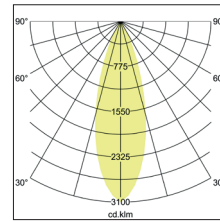

LED track spotlight MAXI
Artikel-Nr. 88397685

LED track spotlight MAXI, silver, round. Surface mounting, Ceiling-mounted. Heat dissipation: passive (without fan), including driver, switchable, (230 V AC 50 Hz). Luminaire including Euro adapter for standard 3-phase tracks. Mounting method: Surface mounting, Place of installation: Ceiling-mounted, Material: Aluminium, Degree of protection: according to DIN EN 60529 IP20, Protection class: (EN 61140) I, Voltage: 230V AC 50Hz, Power: 32W, Amount of light sources / fittings: 1.0 Qty, Luminous flux: 3.617lm, Colour temperature: 3.500 K, Light colour : White, Beam angle: 30°, Adjustability: Rotatable and adjustable head, With control gear: Yes, Control: on/off.

Artikel-Nr.	88397685
Stand:	07.12.2021 11:53

Beam angle	30 °
Colour temperature	3500 K
Colour	struktursilber
Luminous flux	3,617 lm
Beam angle	30 °
Material	Aluminium
Colour rendering	CRI > 90
Power	32 W
scope of delivery	inkl. Betriebsgerät, schaltbar
System output	32 W
Control	on/off

Voltage	230V AC 50Hz
Circuit type	Parallel conduction
Degree of protection	IP20
Protection class	I
Voltage type	AC
Adjustability	Rotatable and adjustable head
Head adjustable angle	90 °
Length	235 mm
Width	85 mm
Aufbauhöhe	263 mm