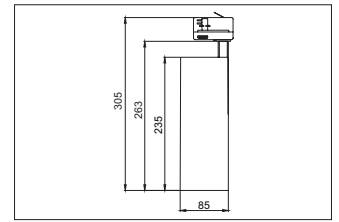

LED track spotlight MAXI
Artikel-Nr. 88397685

LED track spotlight MAXI, silver, round. Surface mounting, Ceiling-mounted. Heat dissipation: passive (without fan), including driver, switchable, (230 V AC 50 Hz). Luminaire including Euro adapter for standard 3-phase tracks. Mounting method: Surface mounting, Place of installation: Ceiling-mounted, Material: Aluminium, Degree of protection: according to DIN EN 60529 IP20, Protection class: (EN 61140) I, Voltage: 230V AC 50Hz, Power: 32W, Amount of light sources / fittings: 1.0 Qty, Luminous flux: 3.617lm, Colour temperature: 3.500 K, Light colour : White, Beam angle: 30°, Adjustability: Rotatable and adjustable head, With control gear: Yes, Control: on/off.

Artikel-Nr.	88397685
Stand:	07.12.2021 11:53

Beam angle	30 °
Colour temperature	3500 K
Colour	struktursilber
Luminous flux	3,617 lm
Beam angle	30 °
Material	Aluminium
Colour rendering	CRI > 90
Power	32 W
scope of delivery	inkl. Betriebsgerät, schaltbar
System output	32 W
Control	on/off

Voltage	230V AC 50Hz
Circuit type	Parallel conduction
Degree of protection	IP20
Protection class	I
Voltage type	AC
Adjustability	Rotatable and adjustable head
Head adjustable angle	90 °
Length	235 mm
Width	85 mm
Aufbauhöhe	263 mm