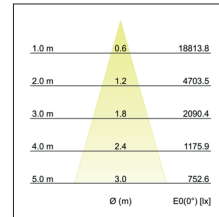

LED track spotlight MAXI
Artikel-Nr. 88397684

LED track spotlight MAXI, silver, round. Surface mounting, Ceiling-mounted. Heat dissipation: passive (without fan), including driver, switchable, (230 V AC 50 Hz). Luminaire including Euro adapter for standard 3-phase tracks. Mounting method: Surface mounting, Place of installation: Ceiling-mounted, Material: Aluminium, Degree of protection: according to DIN EN 60529 IP20, Protection class: (EN 61140) I, Voltage: 230V AC 50Hz, Power: 32W, Amount of light sources / fittings: 1.0 Qty, Luminous flux: 3.870lm, Colour temperature: 4.000 K, Light colour : White, Beam angle: 30°, Adjustability: Rotatable and adjustable head, With control gear: Yes, Control: on/off.

Artikel-Nr.	88397684
Stand:	07.12.2021 11:48

Beam angle	30 °
Colour temperature	4000 K
Colour	struktursilber
Luminous flux	3,870 lm
Beam angle	30 °
Material	Aluminium
Colour rendering	CRI > 90
Power	32 W
scope of delivery	inkl. Betriebsgerät, schaltbar
System output	32 W
Control	on/off

Voltage	230V AC 50Hz
Circuit type	Parallel conduction
Degree of protection	IP20
Protection class	I
Voltage type	AC
Adjustability	Rotatable and adjustable head
Head adjustable angle	90 °
Length	235 mm
Width	85 mm
Aufbauhöhe	263 mm