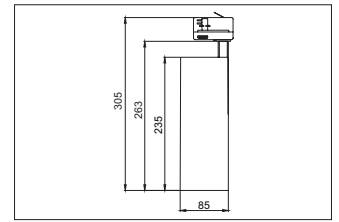

LED track spotlight MAXI
Artikel-Nr. 88397684

LED track spotlight MAXI, silver, round. Surface mounting, Ceiling-mounted. Heat dissipation: passive (without fan), including driver, switchable, (230 V AC 50 Hz). Luminaire including Euro adapter for standard 3-phase tracks. Mounting method: Surface mounting, Place of installation: Ceiling-mounted, Material: Aluminium, Degree of protection: according to DIN EN 60529 IP20, Protection class: (EN 61140) I, Voltage: 230V AC 50Hz, Power: 32W, Amount of light sources / fittings: 1.0 Qty, Luminous flux: 3.870lm, Colour temperature: 4.000 K, Light colour : White, Beam angle: 30°, Adjustability: Rotatable and adjustable head, With control gear: Yes, Control: on/off.

Artikel-Nr.	88397684
Stand:	07.12.2021 11:48

Beam angle	30 °
Colour temperature	4000 K
Colour	struktursilber
Luminous flux	3,870 lm
Beam angle	30 °
Material	Aluminium
Colour rendering	CRI > 90
Power	32 W
scope of delivery	inkl. Betriebsgerät, schaltbar
System output	32 W
Control	on/off

Voltage	230V AC 50Hz
Circuit type	Parallel conduction
Degree of protection	IP20
Protection class	I
Voltage type	AC
Adjustability	Rotatable and adjustable head
Head adjustable angle	90 °
Length	235 mm
Width	85 mm
Aufbauhöhe	263 mm