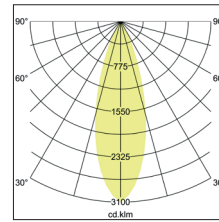

LED track spotlight MAXI
Artikel-Nr. 88397684

LED track spotlight MAXI, silver, round. Surface mounting, Ceiling-mounted. Heat dissipation: passive (without fan), including driver, switchable, (230 V AC 50 Hz). Luminaire including Euro adapter for standard 3-phase tracks. Mounting method: Surface mounting, Place of installation: Ceiling-mounted, Material: Aluminium, Degree of protection: according to DIN EN 60529 IP20, Protection class: (EN 61140) I, Voltage: 230V AC 50Hz, Power: 32W, Amount of light sources / fittings: 1.0 Qty, Luminous flux: 3.870lm, Colour temperature: 4.000 K, Light colour : White, Beam angle: 30°, Adjustability: Rotatable and adjustable head, With control gear: Yes, Control: on/off.

Artikel-Nr.	88397684
Stand:	07.12.2021 11:48

Beam angle	30 °
Colour temperature	4000 K
Colour	struktursilber
Luminous flux	3,870 lm
Beam angle	30 °
Material	Aluminium
Colour rendering	CRI > 90
Power	32 W
scope of delivery	inkl. Betriebsgerät, schaltbar
System output	32 W
Control	on/off

Voltage	230V AC 50Hz
Circuit type	Parallel conduction
Degree of protection	IP20
Protection class	I
Voltage type	AC
Adjustability	Rotatable and adjustable head
Head adjustable angle	90 °
Length	235 mm
Width	85 mm
Aufbauhöhe	263 mm