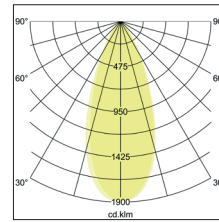

LED track spotlight CORE  
**Artikel-Nr. 88373175**

1.0 m	0.810.7	10119.0
2.0 m	1.611.5	2529.7
3.0 m	2.412.2	1124.3
4.0 m	3.212.9	632.4
5.0 m	4.013.7	404.6
Ø (m)	E0(0°) [lx]	

LED track spotlight CORE, white, round. Surface mounting, Ceiling-mounted. Heat dissipation: passive (without a fan), rotation angle: rotatable and pivoted, dimensions of lamp: Ø 100 mm x 245 mm, weight: 1.4 kg. Including an driver, on/off switchable, power factor >gt, 0.9 (230 V AC 50 Hz). Lamp including an Euro adapter for standard 3-phase rails. Mounting method: Surface mounting, Place of installation: Ceiling-mounted, Material: Aluminium / Glass / Plastic, Degree of protection: according to DIN EN 60529 IP20, Protection class: (EN 61140) I, Voltage: 230V AC 50Hz, Power: 32W, Amount of light sources / fittings: 1.0 Qty, Luminous flux: 2.720lm, Colour temperature: 3.500 K, Light colour : White, Beam angle: 38°, Adjustability: Rotatable and adjustable head, With control gear: Yes, Control: on/off.

<b>Artikel-Nr.</b>	<b>88373175</b>
<b>Stand:</b>	07.12.2021 11:41

Beam angle	38 °
Colour temperature	3500 K
Colour	weiß
Luminous flux	2,720 lm
Beam angle	38 °
Material	Aluminium / Glass / Plastic
Colour rendering	CRI > 80
Power	32 W
Dimensions	L x B x H: 230 mm
System output	34 W

Control	on/off
Voltage	230V AC 50Hz
Circuit type	Parallel conduction
Degree of protection	IP20
Protection class	I
Voltage type	AC
Adjustability	Rotatable and adjustable head
Head adjustable angle	180 °
Width	230 mm
Aufbauhöhe	245 mm