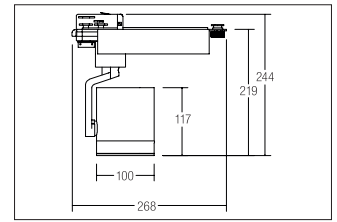

LED track spotlight CORE  
**Artikel-Nr. 88373175**

1.0 m	0.810.7	10119.0
2.0 m	1.611.5	2529.7
3.0 m	2.412.2	1124.3
4.0 m	3.212.9	632.4
5.0 m	4.013.7	404.6
Ø (m)	E0(0°) [lx]	

LED track spotlight CORE, white, round. Surface mounting, Ceiling-mounted. Heat dissipation: passive (without a fan), rotation angle: rotatable and pivoted, dimensions of lamp: Ø 100 mm x 245 mm, weight: 1.4 kg. Including an driver, on/off switchable, power factor >gt, 0.9 (230 V AC 50 Hz). Lamp including an Euro adapter for standard 3-phase rails. Mounting method: Surface mounting, Place of installation: Ceiling-mounted, Material: Aluminium / Glass / Plastic, Degree of protection: according to DIN EN 60529 IP20, Protection class: (EN 61140) I, Voltage: 230V AC 50Hz, Power: 32W, Amount of light sources / fittings: 1.0 Qty, Luminous flux: 2.720lm, Colour temperature: 3.500 K, Light colour : White, Beam angle: 38°, Adjustability: Rotatable and adjustable head, With control gear: Yes, Control: on/off.

<b>Artikel-Nr.</b>	<b>88373175</b>
<b>Stand:</b>	07.12.2021 11:41

Beam angle	38 °
Colour temperature	3500 K
Colour	weiß
Luminous flux	2,720 lm
Beam angle	38 °
Material	Aluminium / Glass / Plastic
Colour rendering	CRI > 80
Power	32 W
Dimensions	L x B x H: 230 mm
System output	34 W

Control	on/off
Voltage	230V AC 50Hz
Circuit type	Parallel conduction
Degree of protection	IP20
Protection class	I
Voltage type	AC
Adjustability	Rotatable and adjustable head
Head adjustable angle	180 °
Width	230 mm
Aufbauhöhe	245 mm