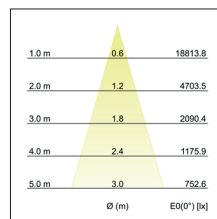

LED track spotlight MAXI

Artikel-Nr. 88397175

LED track spotlight MAXI, white, round. Surface mounting, Ceiling-mounted. Heat dissipation: passive (without fan), including driver, switchable, (230 V AC 50 Hz). Luminaire including Euro adapter for standard 3-phase tracks. Mounting method: Surface mounting, Place of installation: Ceiling-mounted, Material: Aluminium, Degree of protection: according to DIN EN 60529 IP20, Protection class: (EN 61140) I, Voltage: 230V AC 50Hz, Power: 32W, Amount of light sources / fittings: 1.0 Qty, Luminous flux: 3.617lm, Colour temperature: 3.500 K, Light colour : White, Beam angle: 30°, Adjustability: Rotatable and adjustable head, With control gear: Yes, Control: on/off.

Artikel-Nr.	88397175
Stand:	07.12.2021 11:44

Beam angle	30 °
Colour temperature	3500 K
Colour	strukturweiß
Luminous flux	3,617 lm
Beam angle	30 °
Material	Aluminium
Colour rendering	CRI > 90
Power	32 W
scope of delivery	inkl. Betriebsgerät, schaltbar
System output	32 W
Control	on/off

Voltage	230V AC 50Hz
Circuit type	Parallel conduction
Degree of protection	IP20
Protection class	I
Voltage type	AC
Adjustability	Rotatable and adjustable head
Head adjustable angle	90 °
Length	235 mm
Width	85 mm
Aufbauhöhe	263 mm