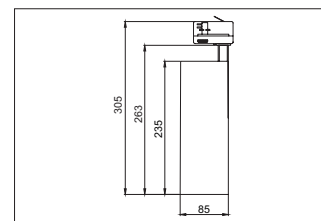

LED track spotlight MAXI

Artikel-Nr. 88397175

LED track spotlight MAXI, white, round. Surface mounting, Ceiling-mounted. Heat dissipation: passive (without fan), including driver, switchable, (230 V AC 50 Hz). Luminaire including Euro adapter for standard 3-phase tracks. Mounting method: Surface mounting, Place of installation: Ceiling-mounted, Material: Aluminium, Degree of protection: according to DIN EN 60529 IP20, Protection class: (EN 61140) I, Voltage: 230V AC 50Hz, Power: 32W, Amount of light sources / fittings: 1.0 Qty, Luminous flux: 3.617lm, Colour temperature: 3.500 K, Light colour : White, Beam angle: 30°, Adjustability: Rotatable and adjustable head, With control gear: Yes, Control: on/off.

Artikel-Nr.	88397175
Stand:	07.12.2021 11:44

Beam angle	30 °
Colour temperature	3500 K
Colour	strukturweiß
Luminous flux	3,617 lm
Beam angle	30 °
Material	Aluminium
Colour rendering	CRI > 90
Power	32 W
scope of delivery	inkl. Betriebsgerät, schaltbar
System output	32 W
Control	on/off

Voltage	230V AC 50Hz
Circuit type	Parallel conduction
Degree of protection	IP20
Protection class	I
Voltage type	AC
Adjustability	Rotatable and adjustable head
Head adjustable angle	90 °
Length	235 mm
Width	85 mm
Aufbauhöhe	263 mm