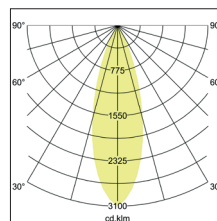

LED track spotlight MAXI

Artikel-Nr. 88397175

LED track spotlight MAXI, white, round. Surface mounting, Ceiling-mounted. Heat dissipation: passive (without fan), including driver, switchable, (230 V AC 50 Hz). Luminaire including Euro adapter for standard 3-phase tracks. Mounting method: Surface mounting, Place of installation: Ceiling-mounted, Material: Aluminium, Degree of protection: according to DIN EN 60529 IP20, Protection class: (EN 61140) I, Voltage: 230V AC 50Hz, Power: 32W, Amount of light sources / fittings: 1.0 Qty, Luminous flux: 3.617lm, Colour temperature: 3.500 K, Light colour : White, Beam angle: 30°, Adjustability: Rotatable and adjustable head, With control gear: Yes, Control: on/off.

Artikel-Nr.	88397175
Stand:	07.12.2021 11:44

Beam angle	30 °
Colour temperature	3500 K
Colour	strukturweiß
Luminous flux	3,617 lm
Beam angle	30 °
Material	Aluminium
Colour rendering	CRI > 90
Power	32 W
scope of delivery	inkl. Betriebsgerät, schaltbar
System output	32 W
Control	on/off

Voltage	230V AC 50Hz
Circuit type	Parallel conduction
Degree of protection	IP20
Protection class	I
Voltage type	AC
Adjustability	Rotatable and adjustable head
Head adjustable angle	90 °
Length	235 mm
Width	85 mm
Aufbauhöhe	263 mm