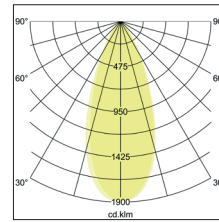

LED track spotlight CORE  
**Artikel-Nr. 88373185**

1.0 m	0.810.7	10119.0
2.0 m	1.611.5	2529.7
3.0 m	2.412.2	1124.3
4.0 m	3.212.9	632.4
5.0 m	4.013.7	404.6
Ø (m)		E0(0°) [lx]

LED track spotlight CORE, black, round. Surface mounting, Ceiling-mounted. Heat dissipation: passive (without a fan), rotation angle: rotatable and pivoted, dimensions of lamp: Ø 100 mm x 245 mm, weight: 1.4 kg. Including an driver, on/off switchable, power factor >gt, 0.9 (230 V AC 50 Hz). Lamp including an Euro adapter for standard 3-phase rails. Mounting method: Surface mounting, Place of installation: Ceiling-mounted, Material: Aluminium / Glass / Plastic, Degree of protection: according to DIN EN 60529 IP20, Protection class: (EN 61140) I, Voltage: 230V AC 50Hz, Power: 32W, Amount of light sources / fittings: 1.0 Qty, Luminous flux: 2.720lm, Colour temperature: 3.500 K, Light colour : White, Beam angle: 38°, Adjustability: Rotatable and adjustable head, With control gear: Yes, Control: on/off.

<b>Artikel-Nr.</b>	<b>88373185</b>
<b>Stand:</b>	07.12.2021 11:07

Beam angle	38 °
Colour temperature	3500 K
Colour	schwarz
Luminous flux	2,720 lm
Beam angle	38 °
Material	Aluminium / Glass / Plastic
Colour rendering	CRI > 80
Power	32 W
Dimensions	L x B x H: 230 mm
System output	34 W

Control	on/off
Voltage	230V AC 50Hz
Circuit type	Parallel conduction
Degree of protection	IP20
Protection class	I
Voltage type	AC
Adjustability	Rotatable and adjustable head
Head adjustable angle	180 °
Width	230 mm
Aufbauhöhe	245 mm