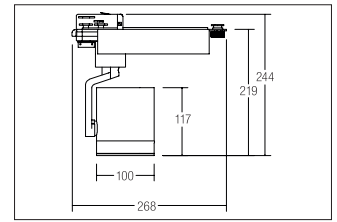

LED track spotlight CORE  
**Artikel-Nr. 88373185**

1.0 m	0.810.7	10119.0
2.0 m	1.611.5	2529.7
3.0 m	2.412.2	1124.3
4.0 m	3.212.9	632.4
5.0 m	4.013.7	404.6
Ø (m)		E0(0°) [lx]

LED track spotlight CORE, black, round. Surface mounting, Ceiling-mounted. Heat dissipation: passive (without a fan), rotation angle: rotatable and pivoted, dimensions of lamp: Ø 100 mm x 245 mm, weight: 1.4 kg. Including an driver, on/off switchable, power factor >gt, 0.9 (230 V AC 50 Hz). Lamp including an Euro adapter for standard 3-phase rails. Mounting method: Surface mounting, Place of installation: Ceiling-mounted, Material: Aluminium / Glass / Plastic, Degree of protection: according to DIN EN 60529 IP20, Protection class: (EN 61140) I, Voltage: 230V AC 50Hz, Power: 32W, Amount of light sources / fittings: 1.0 Qty, Luminous flux: 2.720lm, Colour temperature: 3.500 K, Light colour : White, Beam angle: 38°, Adjustability: Rotatable and adjustable head, With control gear: Yes, Control: on/off.

<b>Artikel-Nr.</b>	<b>88373185</b>
<b>Stand:</b>	07.12.2021 11:07

Beam angle	38 °
Colour temperature	3500 K
Colour	schwarz
Luminous flux	2,720 lm
Beam angle	38 °
Material	Aluminium / Glass / Plastic
Colour rendering	CRI > 80
Power	32 W
Dimensions	L x B x H: 230 mm
System output	34 W

Control	on/off
Voltage	230V AC 50Hz
Circuit type	Parallel conduction
Degree of protection	IP20
Protection class	I
Voltage type	AC
Adjustability	Rotatable and adjustable head
Head adjustable angle	180 °
Width	230 mm
Aufbauhöhe	245 mm