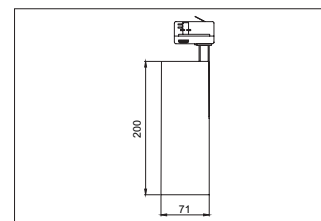

LED track spotlight MINI

Artikel-Nr. 88393185

LED track spotlight MINI, black, round. Surface mounting, Ceiling-mounted. Heat dissipation: passive (without fan), including driver, switchable, (230 V AC 50 Hz). Luminaire including Euro adapter for standard 3-phase tracks. Mounting method: Surface mounting, Place of installation: Ceiling-mounted, Material: Aluminium, Degree of protection: according to DIN EN 60529 IP20, Protection class: (EN 61140) I, Voltage: 230V AC 50Hz, Power: 23W, Amount of light sources / fittings: 1.0 Qty, Luminous flux: 2.779lm, Colour temperature: 3.500 K, Light colour : White, Beam angle: 36°, Adjustability: Rotatable and adjustable head, With control gear: Yes, Control: on/off.

Artikel-Nr.	88393185
Stand:	07.12.2021 11:49

Beam angle	36 °
Colour temperature	3500 K
Colour	strukturschwarz
Luminous flux	2,779 lm
Beam angle	36 °
Amount of light sources / fittings	1 Qty
Material	Aluminium
Power	23 W
Lamp	LED
scope of delivery	inkl. Betriebsgerät, schaltbar
Colour rendering	CRI > 90
Control	on/off

Outer diameter	71 mm
Voltage	230V AC 50Hz
Degree of protection	IP20
Protection class	I
Adjustability	Rotatable and adjustable head
Length	71 mm
Width	71 mm
Aufbauhöhe	200 mm
Rotation angle	350 °
Head adjustable angle	90 °
Circuit type	Parallel conduction
Suitable for through-wiring	No