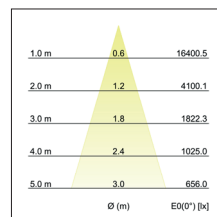

LED track spotlight MINI

Artikel-Nr. 88393185

LED track spotlight MINI, black, round. Surface mounting, Ceiling-mounted. Heat dissipation: passive (without fan), including driver, switchable, (230 V AC 50 Hz). Luminaire including Euro adapter for standard 3-phase tracks. Mounting method: Surface mounting, Place of installation: Ceiling-mounted, Material: Aluminium, Degree of protection: according to DIN EN 60529 IP20, Protection class: (EN 61140) I, Voltage: 230V AC 50Hz, Power: 23W, Amount of light sources / fittings: 1.0 Qty, Luminous flux: 2.779lm, Colour temperature: 3.500 K, Light colour : White, Beam angle: 36°, Adjustability: Rotatable and adjustable head, With control gear: Yes, Control: on/off.

Artikel-Nr.	88393185
Stand:	07.12.2021 11:49

Beam angle	36 °
Colour temperature	3500 K
Colour	strukturschwarz
Luminous flux	2,779 lm
Beam angle	36 °
Amount of light sources / fittings	1 Qty
Material	Aluminium
Power	23 W
Lamp	LED
scope of delivery	inkl. Betriebsgerät, schaltbar
Colour rendering	CRI > 90
Control	on/off

Outer diameter	71 mm
Voltage	230V AC 50Hz
Degree of protection	IP20
Protection class	I
Adjustability	Rotatable and adjustable head
Length	71 mm
Width	71 mm
Aufbauhöhe	200 mm
Rotation angle	350 °
Head adjustable angle	90 °
Circuit type	Parallel conduction
Suitable for through-wiring	No