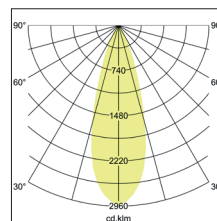

LED track spotlight MINI

Artikel-Nr. 88393185

LED track spotlight MINI, black, round. Surface mounting, Ceiling-mounted. Heat dissipation: passive (without fan), including driver, switchable, (230 V AC 50 Hz). Luminaire including Euro adapter for standard 3-phase tracks. Mounting method: Surface mounting, Place of installation: Ceiling-mounted, Material: Aluminium, Degree of protection: according to DIN EN 60529 IP20, Protection class: (EN 61140) I, Voltage: 230V AC 50Hz, Power: 23W, Amount of light sources / fittings: 1.0 Qty, Luminous flux: 2.779lm, Colour temperature: 3.500 K, Light colour : White, Beam angle: 36°, Adjustability: Rotatable and adjustable head, With control gear: Yes, Control: on/off.

Artikel-Nr.	88393185
Stand:	07.12.2021 11:49

Beam angle	36 °
Colour temperature	3500 K
Colour	strukturschwarz
Luminous flux	2,779 lm
Beam angle	36 °
Amount of light sources / fittings	1 Qty
Material	Aluminium
Power	23 W
Lamp	LED
scope of delivery	inkl. Betriebsgerät, schaltbar
Colour rendering	CRI > 90
Control	on/off

Outer diameter	71 mm
Voltage	230V AC 50Hz
Degree of protection	IP20
Protection class	I
Adjustability	Rotatable and adjustable head
Length	71 mm
Width	71 mm
Aufbauhöhe	200 mm
Rotation angle	350 °
Head adjustable angle	90 °
Circuit type	Parallel conduction
Suitable for through-wiring	No