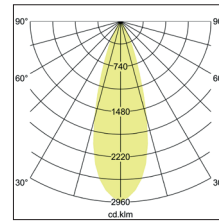

LED track spotlight MINI
Artikel-Nr. 88393184

LED track spotlight MINI, black, round. Surface mounting, Ceiling-mounted. Heat dissipation: passive (without fan), including driver, switchable, (230 V AC 50 Hz). Luminaire including Euro adapter for standard 3-phase tracks. Mounting method: Surface mounting, Place of installation: Ceiling-mounted, Material: Aluminium, Degree of protection: according to DIN EN 60529 IP20, Protection class: (EN 61140) I, Voltage: 230V AC 50Hz, Power: 23W, Amount of light sources / fittings: 1.0 Qty, Luminous flux: 2.876lm, Colour temperature: 4.000 K, Light colour : White, Beam angle: 36°, Adjustability: Rotatable and adjustable head, With control gear: Yes, Control: on/off.

Artikel-Nr.	88393184
Stand:	07.12.2021 11:54

Beam angle	36 °
Colour temperature	4000 K
Colour	strukturschwarz
Luminous flux	2,876 lm
Beam angle	36 °
Amount of light sources / fittings	1 Qty
Material	Aluminium
Power	23 W
Lamp	LED
scope of delivery	inkl. Betriebsgerät, schaltbar
Colour rendering	CRI > 90
Control	on/off

Outer diameter	71 mm
Voltage	230V AC 50Hz
Degree of protection	IP20
Protection class	I
Adjustability	Rotatable and adjustable head
Length	71 mm
Width	71 mm
Aufbauhöhe	200 mm
Rotation angle	350 °
Head adjustable angle	90 °
Circuit type	Parallel conduction
Suitable for through-wiring	No