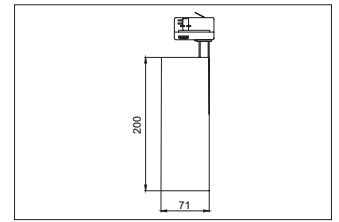

LED track spotlight MINI
Artikel-Nr. 88393184

LED track spotlight MINI, black, round. Surface mounting, Ceiling-mounted. Heat dissipation: passive (without fan), including driver, switchable, (230 V AC 50 Hz). Luminaire including Euro adapter for standard 3-phase tracks. Mounting method: Surface mounting, Place of installation: Ceiling-mounted, Material: Aluminium, Degree of protection: according to DIN EN 60529 IP20, Protection class: (EN 61140) I, Voltage: 230V AC 50Hz, Power: 23W, Amount of light sources / fittings: 1.0 Qty, Luminous flux: 2.876lm, Colour temperature: 4.000 K, Light colour : White, Beam angle: 36°, Adjustability: Rotatable and adjustable head, With control gear: Yes, Control: on/off.

Artikel-Nr.	88393184
Stand:	07.12.2021 11:54

Beam angle	36 °
Colour temperature	4000 K
Colour	strukturschwarz
Luminous flux	2,876 lm
Beam angle	36 °
Amount of light sources / fittings	1 Qty
Material	Aluminium
Power	23 W
Lamp	LED
scope of delivery	inkl. Betriebsgerät, schaltbar
Colour rendering	CRI > 90
Control	on/off

Outer diameter	71 mm
Voltage	230V AC 50Hz
Degree of protection	IP20
Protection class	I
Adjustability	Rotatable and adjustable head
Length	71 mm
Width	71 mm
Aufbauhöhe	200 mm
Rotation angle	350 °
Head adjustable angle	90 °
Circuit type	Parallel conduction
Suitable for through-wiring	No