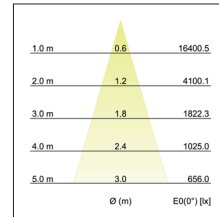

LED track spotlight MINI
Artikel-Nr. 88393184

LED track spotlight MINI, black, round. Surface mounting, Ceiling-mounted. Heat dissipation: passive (without fan), including driver, switchable, (230 V AC 50 Hz). Luminaire including Euro adapter for standard 3-phase tracks. Mounting method: Surface mounting, Place of installation: Ceiling-mounted, Material: Aluminium, Degree of protection: according to DIN EN 60529 IP20, Protection class: (EN 61140) I, Voltage: 230V AC 50Hz, Power: 23W, Amount of light sources / fittings: 1.0 Qty, Luminous flux: 2.876lm, Colour temperature: 4.000 K, Light colour : White, Beam angle: 36°, Adjustability: Rotatable and adjustable head, With control gear: Yes, Control: on/off.

Artikel-Nr.	88393184
Stand:	07.12.2021 11:54

Beam angle	36 °
Colour temperature	4000 K
Colour	strukturschwarz
Luminous flux	2,876 lm
Beam angle	36 °
Amount of light sources / fittings	1 Qty
Material	Aluminium
Power	23 W
Lamp	LED
scope of delivery	inkl. Betriebsgerät, schaltbar
Colour rendering	CRI > 90
Control	on/off

Outer diameter	71 mm
Voltage	230V AC 50Hz
Degree of protection	IP20
Protection class	I
Adjustability	Rotatable and adjustable head
Length	71 mm
Width	71 mm
Aufbauhöhe	200 mm
Rotation angle	350 °
Head adjustable angle	90 °
Circuit type	Parallel conduction
Suitable for through-wiring	No