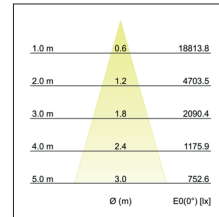

LED track spotlight MAXI  
**Artikel-Nr. 88397184**

LED track spotlight MAXI, black, round. Surface mounting, Ceiling-mounted. Heat dissipation: passive (without fan), including driver, switchable, (230 V AC 50 Hz). Luminaire including Euro adapter for standard 3-phase tracks. Mounting method: Surface mounting, Place of installation: Ceiling-mounted, Material: Aluminium, Degree of protection: according to DIN EN 60529 IP20, Protection class: (EN 61140) I, Voltage: 230V AC 50Hz, Power: 32W, Amount of light sources / fittings: 1.0 Qty, Luminous flux: 3.870lm, Colour temperature: 4.000 K, Light colour : White, Beam angle: 30°, Adjustability: Rotatable and adjustable head, With control gear: Yes, Control: on/off.

<b>Artikel-Nr.</b>	<b>88397184</b>
<b>Stand:</b>	07.12.2021 11:46

Beam angle	30 °
Colour temperature	4000 K
Colour	strukturschwarz
Luminous flux	3,870 lm
Beam angle	30 °
Material	Aluminium
Colour rendering	CRI > 90
Power	32 W
scope of delivery	inkl. Betriebsgerät, schaltbar
System output	32 W
Control	on/off

Voltage	230V AC 50Hz
Circuit type	Parallel conduction
Degree of protection	IP20
Protection class	I
Voltage type	AC
Adjustability	Rotatable and adjustable head
Head adjustable angle	90 °
Length	235 mm
Width	85 mm
Aufbauhöhe	263 mm