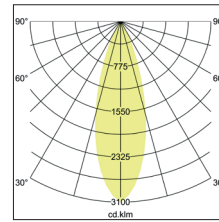

LED track spotlight MAXI  
**Artikel-Nr. 88397184**

LED track spotlight MAXI, black, round. Surface mounting, Ceiling-mounted. Heat dissipation: passive (without fan), including driver, switchable, (230 V AC 50 Hz). Luminaire including Euro adapter for standard 3-phase tracks. Mounting method: Surface mounting, Place of installation: Ceiling-mounted, Material: Aluminium, Degree of protection: according to DIN EN 60529 IP20, Protection class: (EN 61140) I, Voltage: 230V AC 50Hz, Power: 32W, Amount of light sources / fittings: 1.0 Qty, Luminous flux: 3.870lm, Colour temperature: 4.000 K, Light colour : White, Beam angle: 30°, Adjustability: Rotatable and adjustable head, With control gear: Yes, Control: on/off.

<b>Artikel-Nr.</b>	<b>88397184</b>
<b>Stand:</b>	07.12.2021 11:46

Beam angle	30 °
Colour temperature	4000 K
Colour	strukturschwarz
Luminous flux	3,870 lm
Beam angle	30 °
Material	Aluminium
Colour rendering	CRI > 90
Power	32 W
scope of delivery	inkl. Betriebsgerät, schaltbar
System output	32 W
Control	on/off

Voltage	230V AC 50Hz
Circuit type	Parallel conduction
Degree of protection	IP20
Protection class	I
Voltage type	AC
Adjustability	Rotatable and adjustable head
Head adjustable angle	90 °
Length	235 mm
Width	85 mm
Aufbauhöhe	263 mm