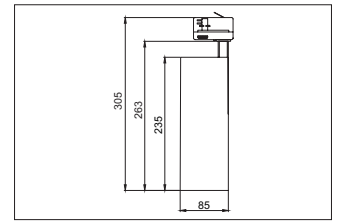

LED track spotlight MAXI  
**Artikel-Nr. 88397184**

LED track spotlight MAXI, black, round. Surface mounting, Ceiling-mounted. Heat dissipation: passive (without fan), including driver, switchable, (230 V AC 50 Hz). Luminaire including Euro adapter for standard 3-phase tracks. Mounting method: Surface mounting, Place of installation: Ceiling-mounted, Material: Aluminium, Degree of protection: according to DIN EN 60529 IP20, Protection class: (EN 61140) I, Voltage: 230V AC 50Hz, Power: 32W, Amount of light sources / fittings: 1.0 Qty, Luminous flux: 3.870lm, Colour temperature: 4.000 K, Light colour : White, Beam angle: 30°, Adjustability: Rotatable and adjustable head, With control gear: Yes, Control: on/off.

<b>Artikel-Nr.</b>	<b>88397184</b>
<b>Stand:</b>	07.12.2021 11:46

Beam angle	30 °
Colour temperature	4000 K
Colour	strukturschwarz
Luminous flux	3,870 lm
Beam angle	30 °
Material	Aluminium
Colour rendering	CRI > 90
Power	32 W
scope of delivery	inkl. Betriebsgerät, schaltbar
System output	32 W
Control	on/off

Voltage	230V AC 50Hz
Circuit type	Parallel conduction
Degree of protection	IP20
Protection class	I
Voltage type	AC
Adjustability	Rotatable and adjustable head
Head adjustable angle	90 °
Length	235 mm
Width	85 mm
Aufbauhöhe	263 mm