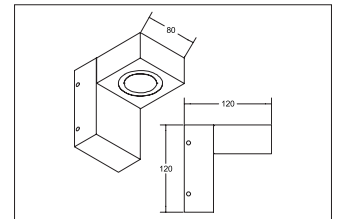

LED wall surface mounted luminaire LANTERN, IP65

Artikel-Nr. 10106103

LED wall surface mounted luminaire LANTERN, IP65, graphite, square. Surface mounting, Wall-mounted Mounting method: Surface mounting, Place of installation: Wall-mounted, Material: Aluminium / Plastic, Degree of protection: according to DIN EN 60529 IP65, Protection class: (EN 61140) I, Voltage: 230V AC 50Hz, Power: 9W, Amount of light sources / fittings: 1.0 Qty, Luminous flux: 520lm, Colour temperature: 3000 K, Light colour : White, Beam angle: 40°, With control gear: Yes, control: on/off.

Artikel-Nr.	10106103		
Stand:	25.10.2021 16:04		
Colour temperature	3000 K	Control	on/off
Colour	Graphite	Voltage	230V AC 50Hz
Beam angle	40 °	Circuit type	Parallel conduction
Amount of light sources / fittings	1 Qty	Degree of protection	IP65
Material	Aluminium / Plastic	Protection class	I
Lamp	LED	Voltage type	AC
scope of delivery	Incl. converter for connection to the 230-V mains voltage	Length	120 mm
Colour rendering	CRI 90	Width	80 mm
		Aufbauhöhe	120 mm