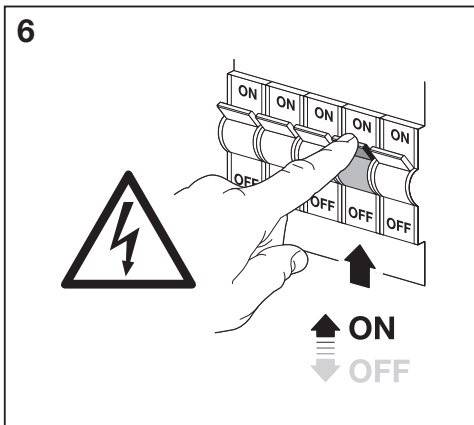

4

220-240V

AC N Blue L Brown

>35mm

3-10mm

>50mm

	EAN	This product contains a light source of energy efficiency class	Contained Light Source
SMART WIFI DL SLIM 85MM TW WT	4058075573239	F	
SMART WIFI DL SLIM 120MM TW WT	4058075573253	F	
SMART WIFI DL SLIM 225MM TW WT	4058075573277	F	