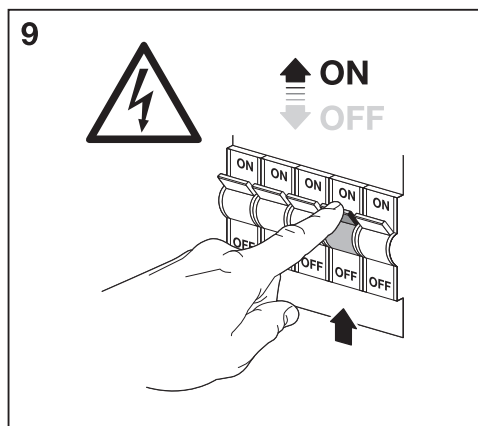

	EAN	This product contains a light source of energy efficiency class	Contained Light Source
PLANON FRAMELESS 300X300 19W 830	4058075470675	E	
PLANON FRAMELESS 600X600 40W 830	4058075470651	E	

C10449057
G11127592
12.01.2022