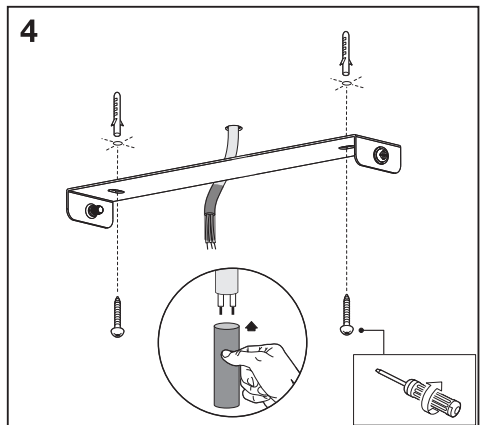

	EAN	This product contains a light source of energy efficiency class	Contained Light Source
PLANON FRAMELESS 300X300 19W 830	4058075470675	E	
PLANON FRAMELESS 600X600 40W 830	4058075470651	E	

C10449057
G11127592
12.01.2022