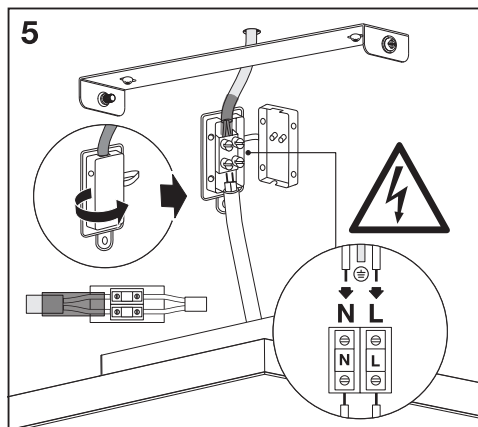

	EAN	This product contains a light source of energy efficiency class	Contained Light Source
PLANON FRAMELESS 300X300 19W 830	4058075470675	E	
PLANON FRAMELESS 600X600 40W 830	4058075470651	E	

C10449057
G11127592
12.01.2022