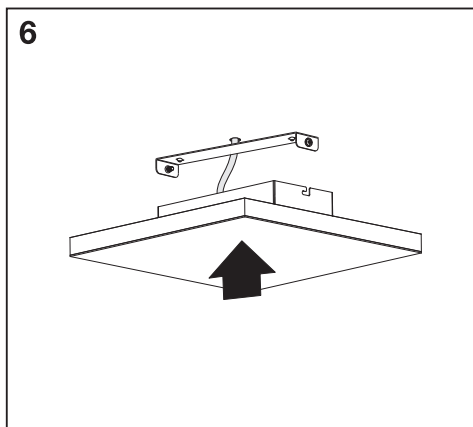

	EAN	This product contains a light source of energy efficiency class	Contained Light Source
PLANON FRAMELESS 300X300 19W 830	4058075470675	E	
PLANON FRAMELESS 600X600 40W 830	4058075470651	E	

C10449057
G11127592
12.01.2022