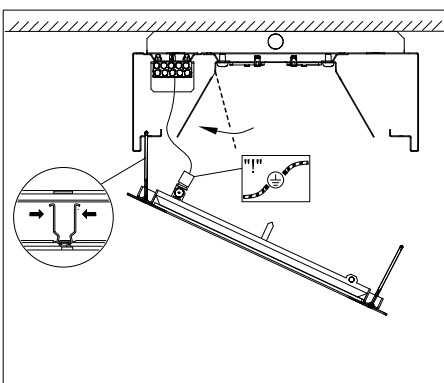

CASAMBI -App

Download on the App Store
 GET IT ON Google Play
 IOS 8.4
 Android 4.x

Art-Nr.: 532693 - 03/2024

OPTION +

BAM/2 > DW 140/30°
3729 0016 100

BAM/3 > DW 235/30°
3729 0006 100

2x

max 30°