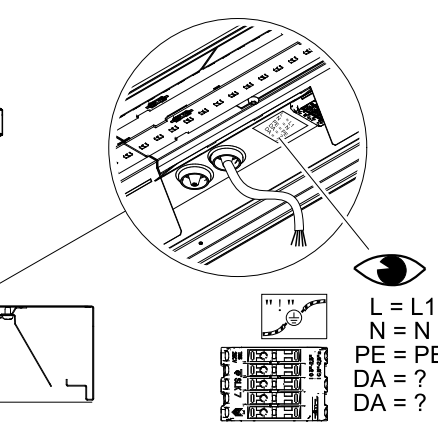

BAM flex10L

(L-PE-N)

REGIOLUX Advanced Services Lichtregelung

CASAMBI -App

Download on the App Store
GET IT ON Google Play
IOS 8.4
Android 4.x