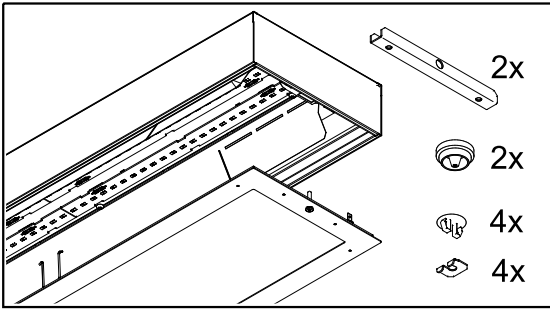

INSTRUCTION

BAM LED IP40

674

ballea

REGIOLUX

Regiolux GmbH
Hellinger Str. 3
D-97486 Königberg/Bay.
Telefon (0 95 25) 89-0
Telefax (0 95 25) 89 73 4
<http://www.regiolux.de>
e-Mail: info@regiolux.de

Typ
BAM/2 IK 10
BAM/3 IK 09

Diese Leuchte enthält ein Leuchtmittel der Energieeffizienzklasse C
This lamp contains a lamp of the Energy efficiency class C

OPTION +
BAM-LV 6740 9001 100