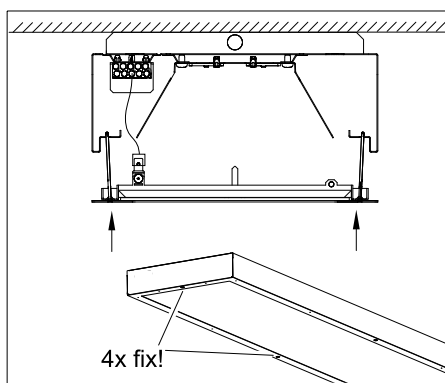

CASAMBI -App

Download on the App Store
 GET IT ON Google Play
 IOS 8.4
 Android 4.x

Art-Nr.: 532693 - 03/2024

OPTION +

BAM/2 > DW 140/30°
3729 0016 100

BAM/3 > DW 235/30°
3729 0006 100

2x

max 30°