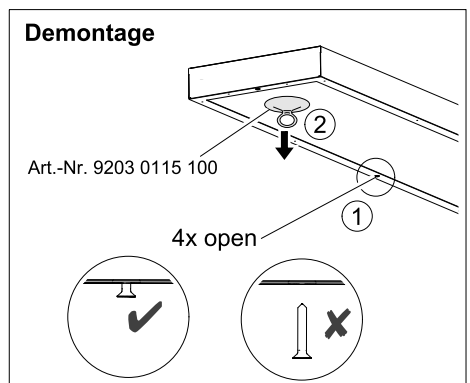

CASAMBI -App

Download on the App Store
 GET IT ON Google Play
 IOS 8.4
 Android 4.x

Art-Nr.: 532693 - 03/2024

OPTION +

BAM/2 > DW 140/30°
3729 0016 100

BAM/3 > DW 235/30°
3729 0006 100

2x

max 30°