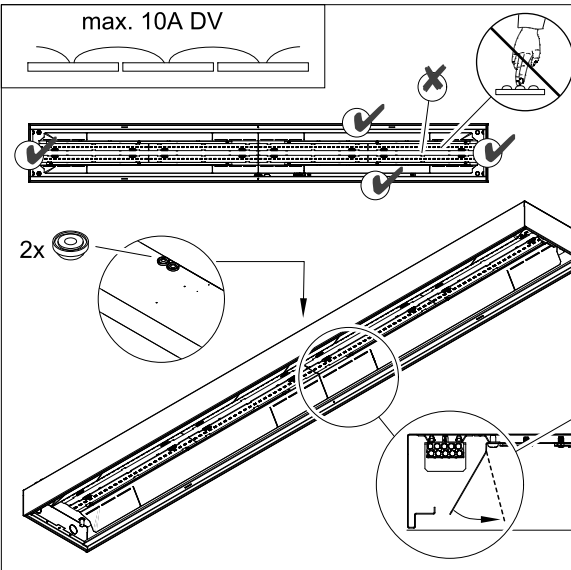

INSTRUCTION

BAM LED IP40

674

ballea

REGIOLUX

Regiolux GmbH
Hellinger Str. 3
D-97486 Königberg/Bay.
Telefon (0 95 25) 89-0
Telefax (0 95 25) 89 73 4
<http://www.regiolux.de>
e-Mail: info@regiolux.de

Typ
BAM/2 IK 10
BAM/3 IK 09

Diese Leuchte enthält ein Leuchtmittel der Energieeffizienzklasse C
This lamp contains a lamp of the Energy efficiency class C

OPTION +
BAM-LV 6740 9001 100