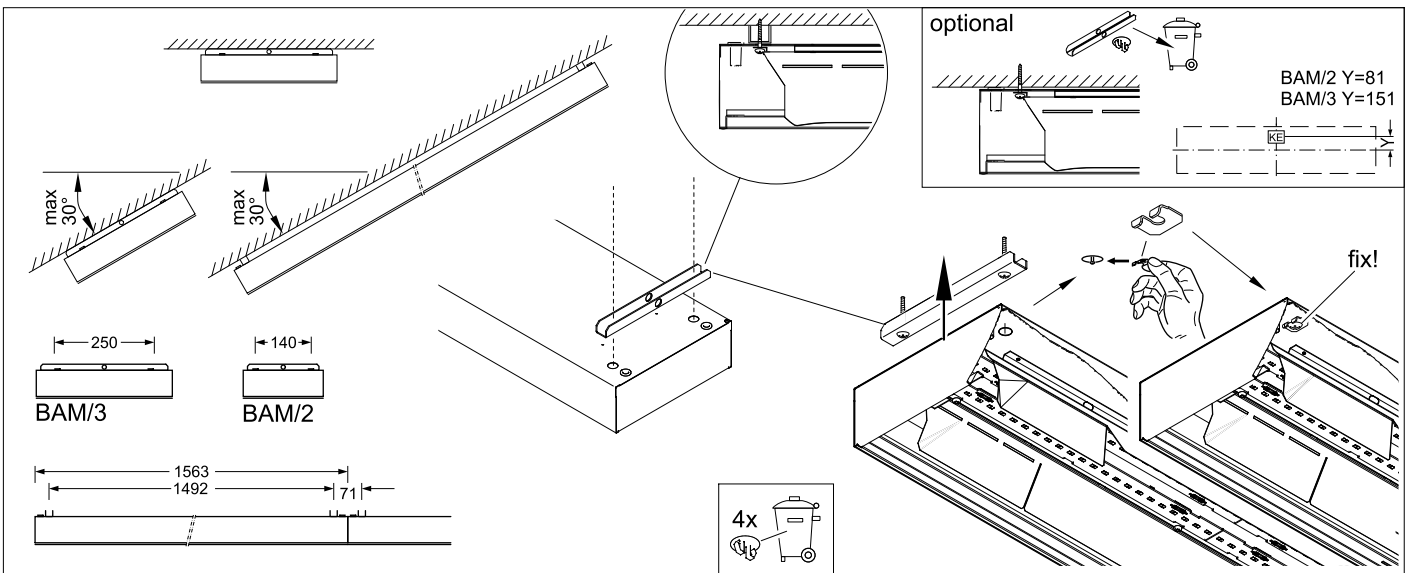

CASAMBI -App

Download on the App Store
 GET IT ON Google Play
 IOS 8.4
 Android 4.x

Art-Nr.: 532693 - 03/2024

OPTION +

BAM/2 > DW 140/30°
3729 0016 100

BAM/3 > DW 235/30°
3729 0006 100

2x

max 30°