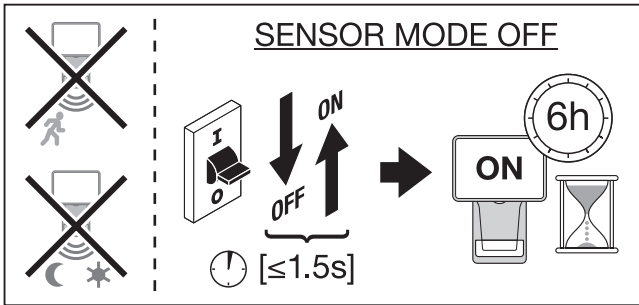

2m

2m

2m

2m

4m

8m

180°

	EAN	This product contains a light source of energy efficiency class	Contained Light Source
E PRO FLOOD S 15W 840 IP55 WT E PRO FLOOD S 15W 840 IP55 DG	4058075228788 4058075228801	D	
E PRO FLOOD S 27W 840 IP55 WT E PRO FLOOD S 27W 840 IP55 DG	4058075228825 4058075228849	D	
E PRO SPOT S 8W 840 IP55 WT E PRO SPOT S 8W 840 IP55 DG	4058075228863 4058075228887	D	
E PRO SPOT S 16W 840 IP55 WT E PRO SPOT S 16W 840 IP55 DG	4058075228900 4058075228924	D	Contains 2 light sources 