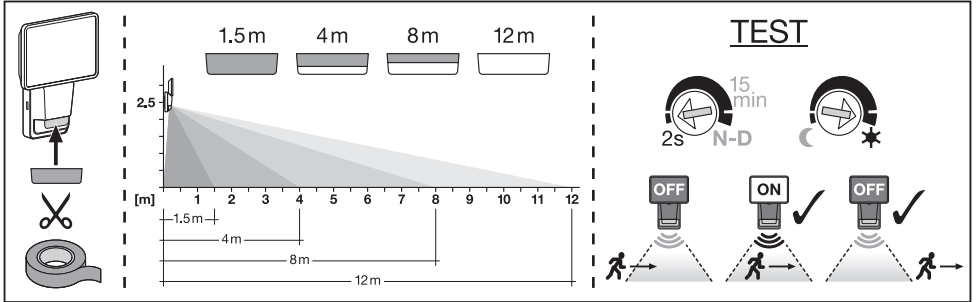

2m

2m

2m

2m

4m

8m

180°

	EAN	This product contains a light source of energy efficiency class	Contained Light Source
E PRO FLOOD S 15W 840 IP55 WT E PRO FLOOD S 15W 840 IP55 DG	4058075228788 4058075228801	D	
E PRO FLOOD S 27W 840 IP55 WT E PRO FLOOD S 27W 840 IP55 DG	4058075228825 4058075228849	D	
E PRO SPOT S 8W 840 IP55 WT E PRO SPOT S 8W 840 IP55 DG	4058075228863 4058075228887	D	
E PRO SPOT S 16W 840 IP55 WT E PRO SPOT S 16W 840 IP55 DG	4058075228900 4058075228924	D	Contains 2 light sources 