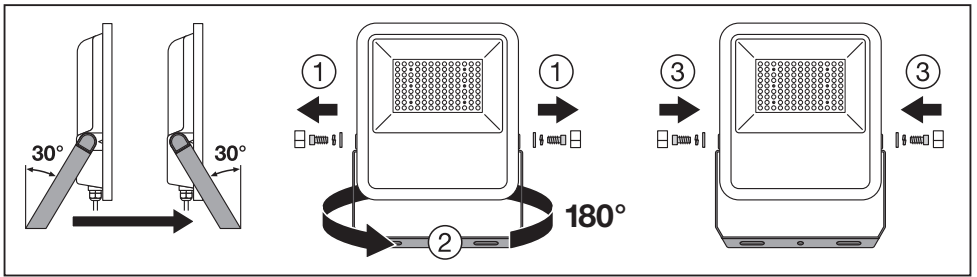

LEDVANCE GmbH - Steinerne Furt 62
86167 Augsburg, Germany
www.ledvance.com

LEDVANCE Ltd, Aquila House
Delta Crescent, Westbrook, Warrington
WA5 7NR, United Kingdom

C10449057
G11142826
04.05.22