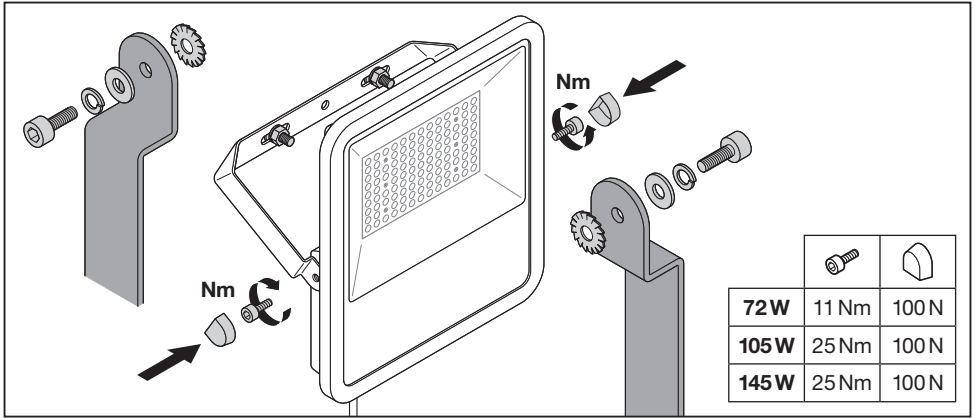

LEDVANCE GmbH - Steinerne Furt 62
86167 Augsburg, Germany
www.ledvance.com

LEDVANCE Ltd, Aquila House
Delta Crescent, Westbrook, Warrington
WA5 7NR, United Kingdom

C10449057
G11142826
04.05.22