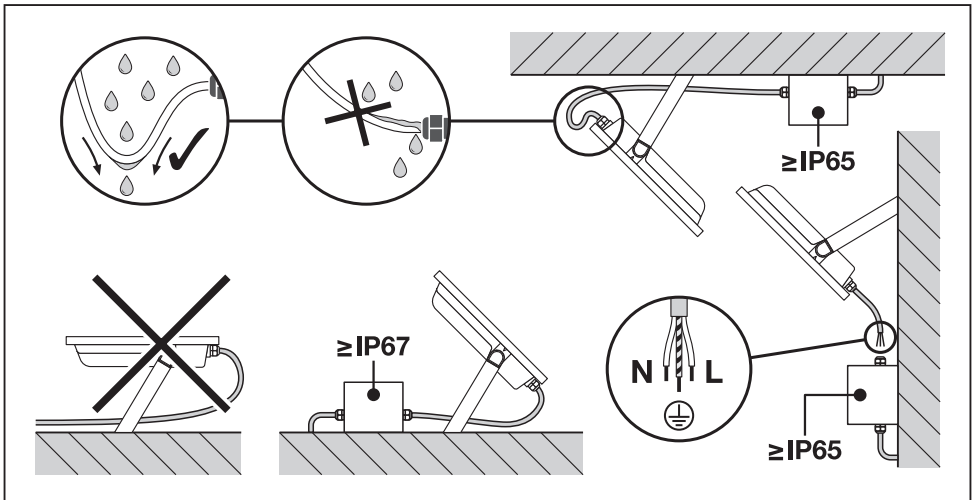

LEDVANCE GmbH - Steinerne Furt 62
86167 Augsburg, Germany
www.ledvance.com

LEDVANCE Ltd, Aquila House
Delta Crescent, Westbrook, Warrington
WA5 7NR, United Kingdom

C10449057
G11142826
04.05.22