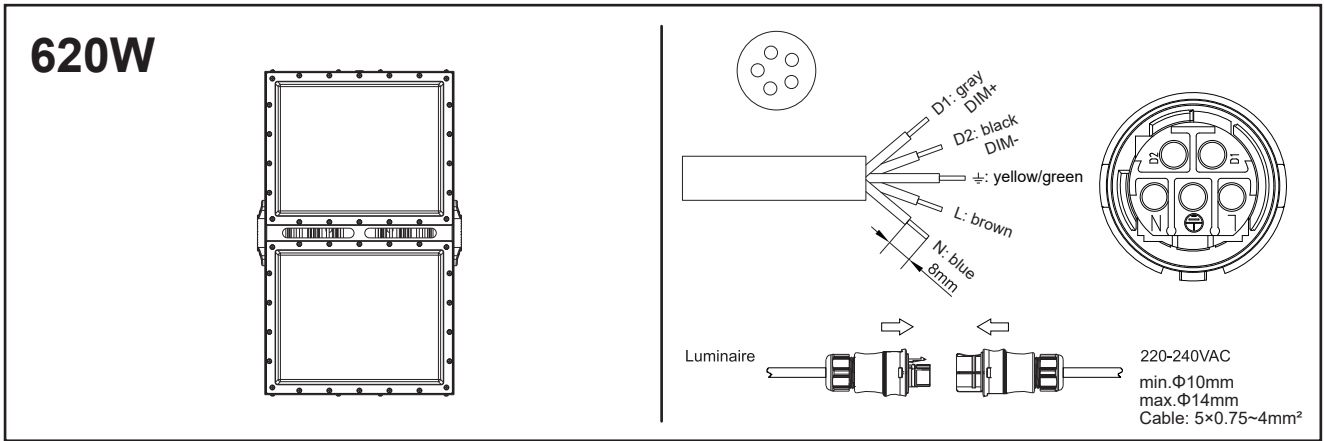

LED Flood HO

OPPLE

Version date 09-07-2020
www.opple.com

Model	CCT	kg
LED AFL-P 310W	3000K/4000K/5700K	13kg
LED AFL-P 620W	3000K/4000K/5700K	17kg

Model	L (mm)	W (mm)	H (mm)
LED AFL-P 310W	449	472	170
LED AFL-P 620W	639	399	170

310W

M16

2x 2x 2x 2x

*Mounting bolts not included

NOTE:
To ensure a safe installation the product must be secured using minimum 2 mounting bolts.

D1: gray DIM+
 D2: black DIM-
 ±: yellow/green
 L: brown
 N: blue 8mm

Luminaire → ←
 220-240VAC
 min. Ø10mm
 max. Ø14mm
 Cable: 5×0.75~4mm²

In case of damage to the wire, it has to be replaced only by the manufacturer, distributor or by an expert, to avoid risks.

Caution: Any operation on LED module is forbidden while power-on.