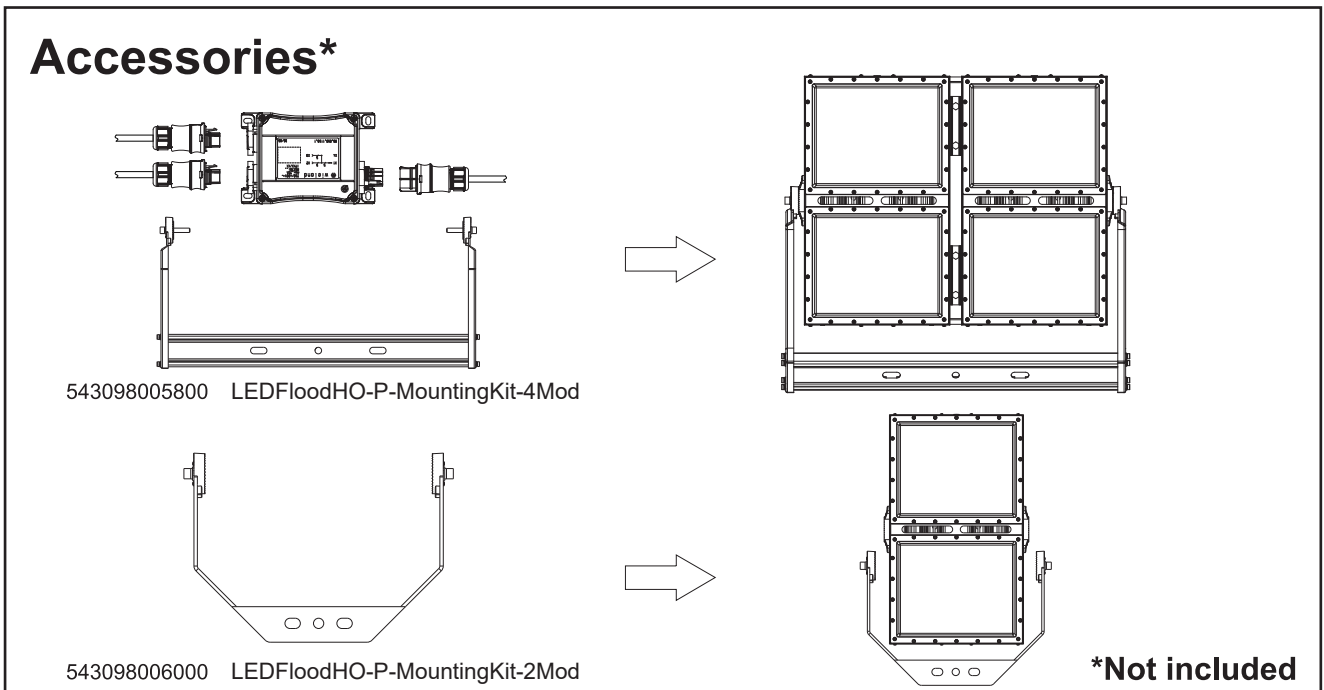

310W

M16

2x 2x 2x 2x

*Mounting bolts not included

NOTE:
To ensure a safe installation the product must be secured using minimum 2 mounting bolts.

D1: gray DIM+
 D2: black DIM-
 ±: yellow/green
 L: brown
 N: blue 8mm

Luminaire → ←
 220-240VAC
 min. Ø10mm
 max. Ø14mm
 Cable: 5×0.75~4mm²

In case of damage to the wire, it has to be replaced only by the manufacturer, distributor or by an expert, to avoid risks.

Caution: Any operation on LED module is forbidden while power-on.