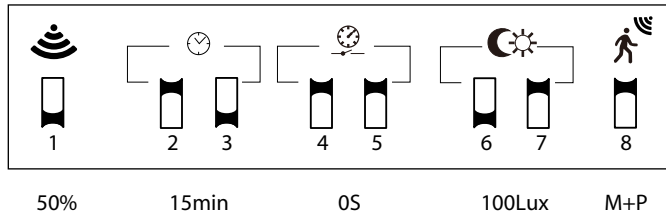

CONNECT BATTERY (Ensure that emergency supply is continuous.)
 Check if LED indicator is working properly.
 Installer to add date of Installation onto battery.

LiFePO4 3.2V 3.2Ah

LED <3h

6

TRIM Clip on the trim.

7 ON

MWS

Detection Area		Hold Time		Stand-by Period		Daylight Sensor		Movement	
1	2	3	4	5	6	7	8	9	10
ON 100%	ON ON	5S	ON ON	0S	ON ON	5Lux	ON ON	ON	ON
- 50%	- ON	5min	- ON	5min	- ON	100Lux	ON	ON	ON
	ON	15min	ON	15min	ON	200Lux	-	OFF	
	-	30min	-	+∞	-	Disable			

Default/Défaut

	h1	d1	h2	d2
100%	3m	10m	2m	6m
50%	3m	6m	2m	3m

Information on replaceability:

UK CA CE EAC