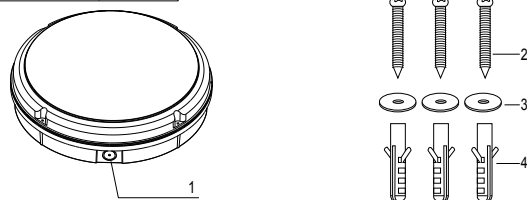

SAP Code	Product Description	Lumen	Height (H)	Diameter (D)
96635284	LARA VARIOFLEX 250 1200 830/35/40	1200lm: 100/85/65%	75	Ø250
96635285	LARA VARIOFLEX 250 1200 830/35/40 MWS	1200lm: 100/85/65%	75	Ø250
96635286	LARA VARIOFLEX 300 2200 830/35/40	2200lm: 100/80/50%	75	Ø300
96635287	LARA VARIOFLEX 300 2200 830/35/40 MWS	2200lm: 100/80/50%	75	Ø300
96635288	LARA VARIOFLEX 250 1200 BEZEL TRIM WH	800lm: 100/85/65%	75	Ø255
96635289	LARA VARIOFLEX 250 1200 MWS BEZEL TRIM WH	800lm: 100/85/65%	75	Ø255
96635290	LARA VARIOFLEX 300 2200 BEZEL TRIM WH	1800lm: 100/80/50%	75	Ø305
96635291	LARA VARIOFLEX 300 2200 MWS BEZEL TRIM WH	1800lm: 100/80/50%	75	Ø305

SAP Code	Optional accessory - E3 Kit	Size(mm)
96635292	LARA/SARA E3 Kit SelfTest LiFePo4	108x63x23mm

SAP Code	Optional accessory - Trim	Size (diameter)	Trim colour
96635293	LARA/SARA BEZEL TRIM 250 WH	Ø255	White
96635294	LARA/SARA BEZEL TRIM 250 BK	Ø255	Black
96635295	LARA/SARA EYELID TRIM 250 WH	Ø255	White
96635296	LARA/SARA EYELID TRIM 250 BK	Ø255	Black
96635297	LARA/SARA BEZEL TRIM 300 WH	Ø305	White
96635298	LARA/SARA BEZEL TRIM 300 BK	Ø305	Black
96635299	LARA/SARA EYELID TRIM 300 WH	Ø305	White
96635300	LARA/SARA EYELID TRIM 300 BK	Ø305	Black

1	x1
2	x3
3	x3
4	x3

LARA VARIOFLEX LED

1 ⚠ OFF

2

3

4 TOP X3

5 0.5-2.5mm² 5-7mm

E3 SAP 96635292

CONNECT BATTERY (Ensure that emergency supply is continuous.)
Check if LED indicator is working properly.
Installer to add date of Installation onto battery.

LiFePO4 3.2V 3.2Ah

LED <3h

6

TRIM Clip on the trim.

7 ON