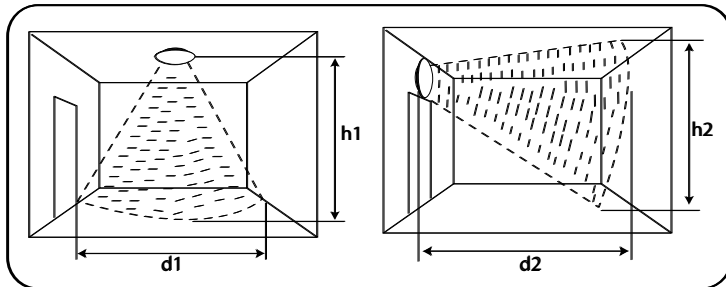

Default/Défaut

	h1	d1	h2	d2
100%	3m	10m	2m	6m
50%	3m	6m	2m	3m