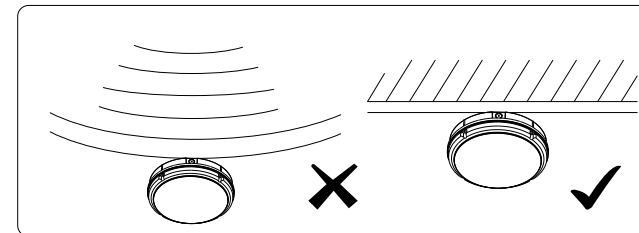

CONNECT BATTERY (Ensure that emergency supply is continuous.)
 Check if LED indicator is working properly.
 Installer to add date of Installation onto battery.

LiFePO4 3.2V 3.2Ah

LED <3h

6

TRIM Clip on the trim.

7 ON

MWS

Detection Area		Hold Time		Stand-by Period		Daylight Sensor		Movement	
1	2	3	4	5	6	7	8	9	10
ON 100%	ON ON	5S	ON ON	0S	ON ON	5Lux	ON ON	ON	ON
- 50%	- ON	5min	- ON	5min	- ON	100Lux	ON	ON	ON
	ON	15min	ON	15min	ON	200Lux	-	OFF	
	-	30min	-	+∞	-	Disable			

Default/Défaut

	h1	d1	h2	d2
100%	3m	10m	2m	6m
50%	3m	6m	2m	3m

Information on replaceability:

UK CA CE EAC