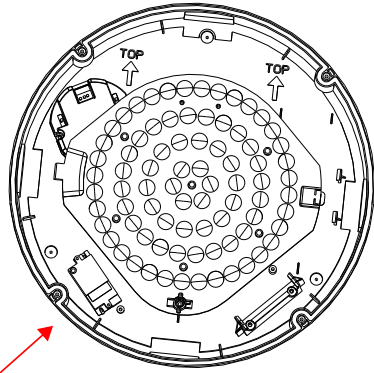

SAP Code	Optional accessory - E3 Kit	Size(mm)
96635292	LARA/SARA E3 Kit SelfTest LiFePo4	108x63x23mm

SAP Code	Optional accessory - Trim	Size (diameter)	Trim colour
96635293	LARA/SARA BEZEL TRIM 250 WH	Ø255	White
96635294	LARA/SARA BEZEL TRIM 250 BK	Ø255	Black
96635295	LARA/SARA EYELID TRIM 250 WH	Ø255	White
96635296	LARA/SARA EYELID TRIM 250 BK	Ø255	Black
96635297	LARA/SARA BEZEL TRIM 300 WH	Ø305	White
96635298	LARA/SARA BEZEL TRIM 300 BK	Ø305	Black
96635299	LARA/SARA EYELID TRIM 300 WH	Ø305	White
96635300	LARA/SARA EYELID TRIM 300 BK	Ø305	Black

CONNECT BATTERY (Ensure that emergency supply is continuous.)
 Check if LED indicator is working properly.
 Installer to add date of Installation onto battery.

LiFePO4 3.2V 3.2Ah

LED <3h

6

TRIM Clip on the trim.

7 ON

MWS

Detection Area		Hold Time		Stand-by Period		Daylight Sensor		Movement	
1	2	3	4	5	6	7	8	9	10
ON 100%	ON ON	5S	ON ON	0S	ON ON	5Lux	ON ON	ON	ON
- 50%	- ON	5min	- ON	5min	- ON	100Lux	ON	ON	ON
	ON	15min	ON	15min	ON	200Lux	-	OFF	
	-	30min	-	+∞	-	Disable			

Default/Défaut

	h1	d1	h2	d2
100%	3m	10m	2m	6m
50%	3m	6m	2m	3m

Information on replaceability:

UK CA CE EAC