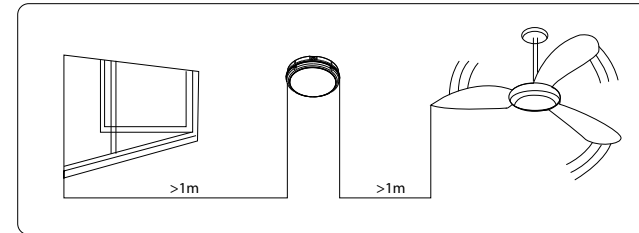

7 ON

MWS

Detection Area		Hold Time		Stand-by Period		Daylight Sensor		Movement	
1	2	3	4	5	6	7	8	9	10
ON 100%	ON ON	5S	ON ON	0S	ON ON	5Lux	ON ON	ON	ON
- 50%	- ON	5min	- ON	5min	- ON	100Lux	ON	ON	ON
	ON	15min	ON	15min	ON	200Lux	-	OFF	
	-	30min	-	+∞	-	Disable			

Default/Défaut

	h1	d1	h2	d2
100%	3m	10m	2m	6m
50%	3m	6m	2m	3m

Information on replaceability:

UK CA CE EAC