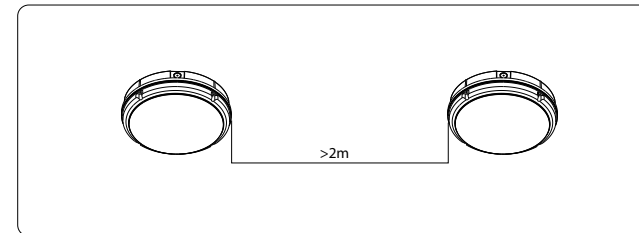

CONNECT BATTERY (Ensure that emergency supply is continuous.)
 Check if LED indicator is working properly.
 Installer to add date of Installation onto battery.

LiFePO4 3.2V 3.2Ah

LED <3h

6

TRIM Clip on the trim.

7 ON

MWS

Detection Area		Hold Time		Stand-by Period		Daylight Sensor		Movement	
1	2	3	4	5	6	7	8	9	10
ON 100%	ON ON	5S	ON ON	0S	ON ON	5Lux	ON ON	ON	ON
- 50%	- ON	5min	- ON	5min	- ON	100Lux	ON	ON	ON
	ON	15min	ON	15min	ON	200Lux	-	OFF	
	-	30min	-	+∞	-	Disable			

Default/Défaut

	h1	d1	h2	d2
100%	3m	10m	2m	6m
50%	3m	6m	2m	3m

Information on replaceability:

UK CA CE EAC