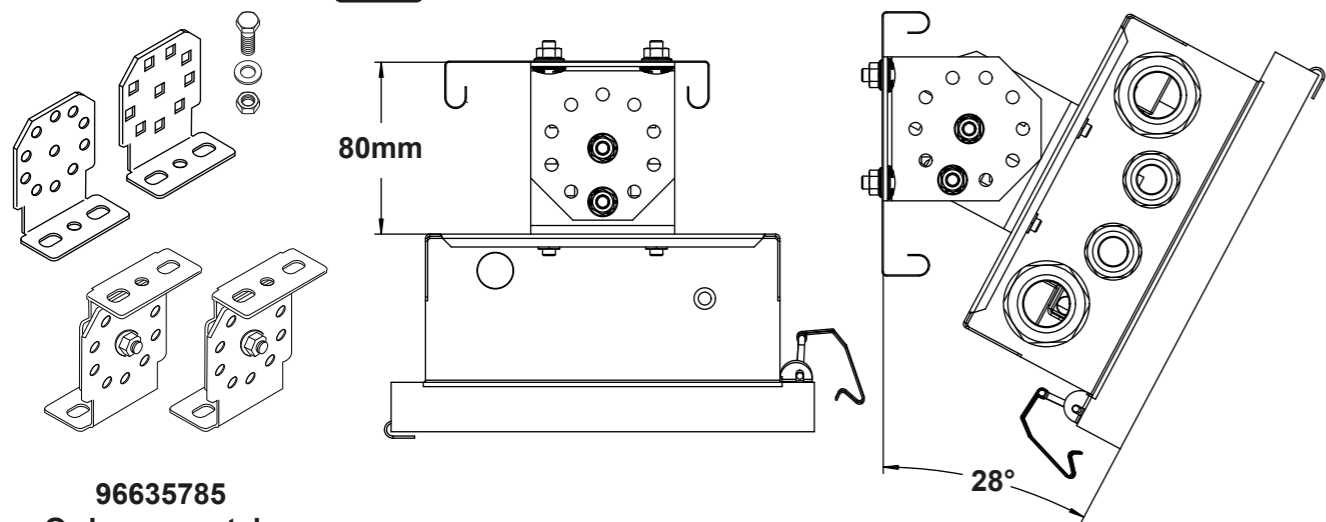

Mounting Options

40Nm

96635785
Order separately