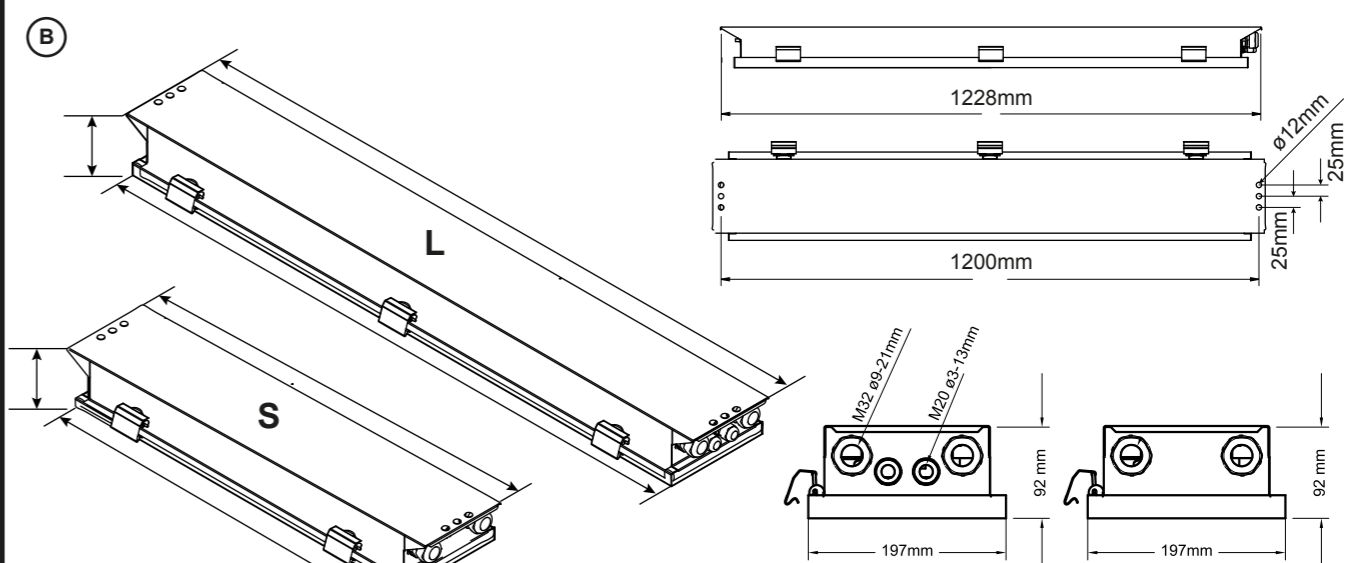

48 LED

Maximum loading of automatic circuit breakers

Automatic circuit breaker type	C10	C13	C16	C20	B10	B13	B16	B20	Inrush current
Installation Ø	1.5mm ²	1.5mm ²	2.5mm ²	2.5mm ²	1.5mm ²	1.5mm ²	2.5mm ²	2.5mm ²	I _{max} time
LCA 120W 350-1050mA one4all C PRE OTD	10	14	16	22	5	7	8	11	56 A 280 µs

72 LED - 216 LED (216 LED 2 drivers)

Maximum loading of automatic circuit breakers

Automatic circuit breaker type	C10	C13	C16	C20	B10	B13	B16	B20	Inrush current
Installation Ø	1.5mm ²	1.5mm ²	2.5mm ²	2.5mm ²	1.5mm ²	1.5mm ²	2.5mm ²	2.5mm ²	I _{max} time
LCA 160W 350-1050mA one4all C PRE OTD	6	8	10	16	3	4	5	8	84 A 255 µs

GT LED	L	W	H	LED	Weight
Small	628mm	197mm	92mm	24L	6.29KG
Small	628mm	197mm	92mm	48L	6.92KG
Large	1228mm	197mm	92mm	72L	11.81KG
Large	1228mm	197mm	92mm	96L	12.50KG
Large	1228mm	197mm	92mm	108L	12.50KG
Large	1228mm	197mm	92mm	216L	14.39KG