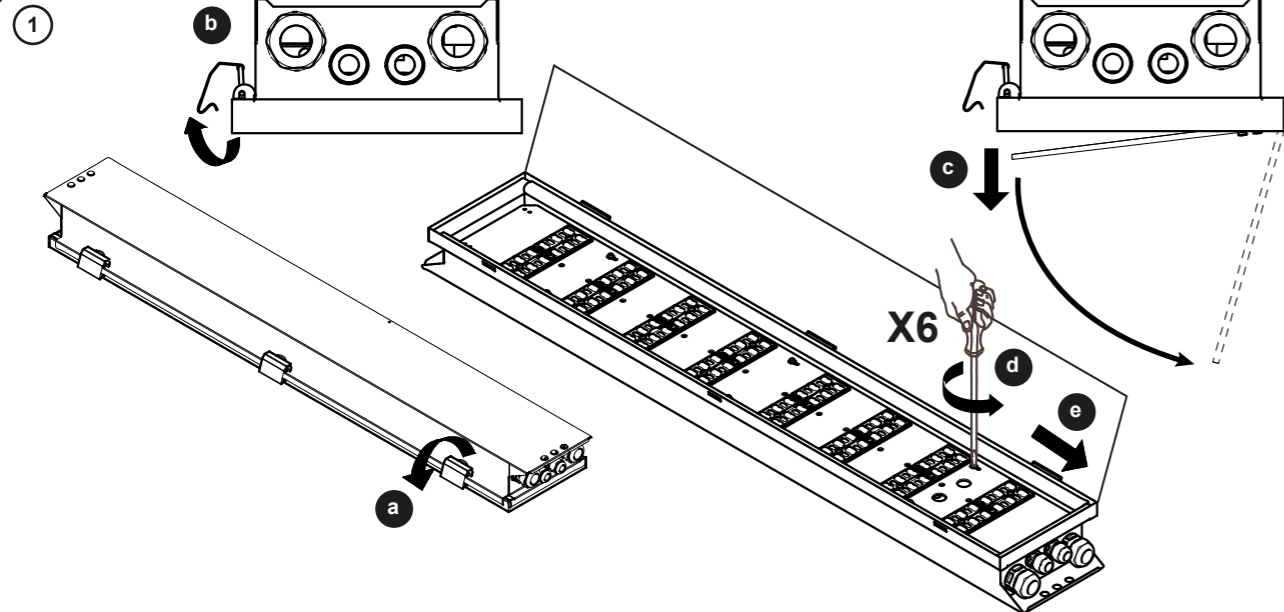

Mounting Options

40Nm

96635785
Order separately

3 BPL, HFX, NO DIM

BPL Class 1

BPL Class 2

HFX Class 1

HFX Class 2

NO DIM Class 1

NO DIM Class 2