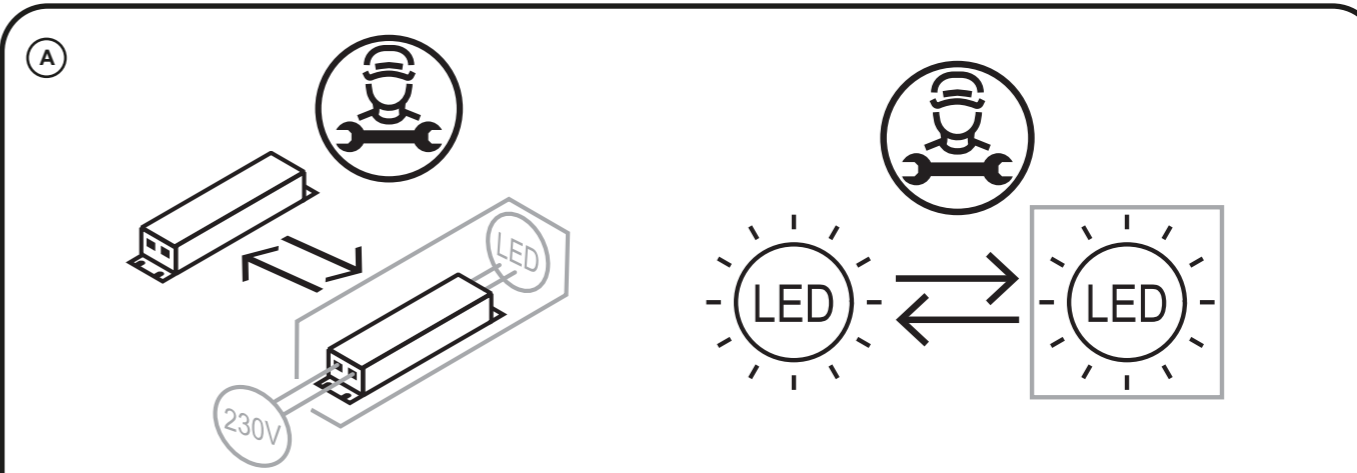

GEN2

24 LED

Maximum loading of automatic circuit breakers

Automatic circuit breaker type	C10	C13	C16	C20	B10	B13	B16	B20	Inrush current
Installation Ø	1.5mm²	1.5mm²	2.5mm²	4 mm²	1.5mm²	1.5mm²	2.5mm²	4 mm²	I_{max} time
LCA 60W 350-1050mA one4all PRE OTD	11	16	20	25	7	10	12	15	32 A 267 µs

48 LED

Maximum loading of automatic circuit breakers

Automatic circuit breaker type	C10	C13	C16	C20	B10	B13	B16	B20	Inrush current
Installation Ø	1.5mm²	1.5mm²	2.5mm²	2.5mm²	1.5mm²	1.5mm²	2.5mm²	2.5mm²	I_{max} time
LCA 120W 350-1050mA one4all C PRE OTD	10	14	16	22	5	7	8	11	56 A 280 µs

72 LED - 216 LED (216 LED 2 drivers)

Maximum loading of automatic circuit breakers

Automatic circuit breaker type	C10	C13	C16	C20	B10	B13	B16	B20	Inrush current
Installation Ø	1.5mm²	1.5mm²	2.5mm²	2.5mm²	1.5mm²	1.5mm²	2.5mm²	2.5mm²	I_{max} time
LCA 160W 350-1050mA one4all C PRE OTD	6	8	10	16	3	4	5	8	84 A 255 µs

96245014 01

THORN

GTLED RS

UK Installation Instructions	FI Asennusohje	LV Instalācijas instrukcija
DE Montageanleitung	FR Notice de montage	NO Monteringsanvisning
CZ Montážní návod	HU Szerelési útmutató	PL Instrukcja montażu
DK Monteringsvejledning	IT Istruzioni di montaggio	SE Installationsanvisning
EE Paigaldusjuhend	LT Montavimo Instrukcijos	RU Инструкция по монтажу

GT LED	L	W	H	LED	Weight
Small	628mm	197mm	92mm	24L	6.29KG
Small	628mm	197mm	92mm	48L	6.92KG
Large	1228mm	197mm	92mm	72L	11.81KG
Large	1228mm	197mm	92mm	96L	12.50KG
Large	1228mm	197mm	92mm	108L	12.50KG
Large	1228mm	197mm	92mm	216L	14.39KG

LED CLASS I CLASS II CE IK08 IP65