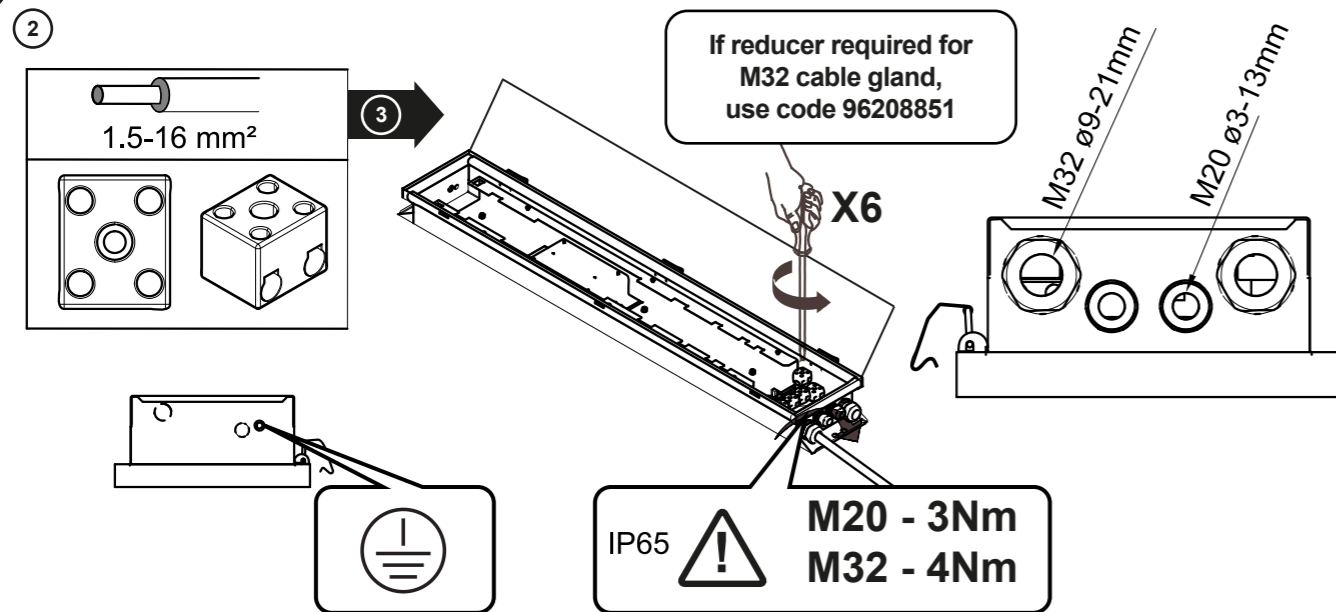

Mounting Options

40Nm

96635785
Order separately

3 BPL, HFX, NO DIM

BPL Class 1

BPL Class 2

HFX Class 1

HFX Class 2

NO DIM Class 1

NO DIM Class 2