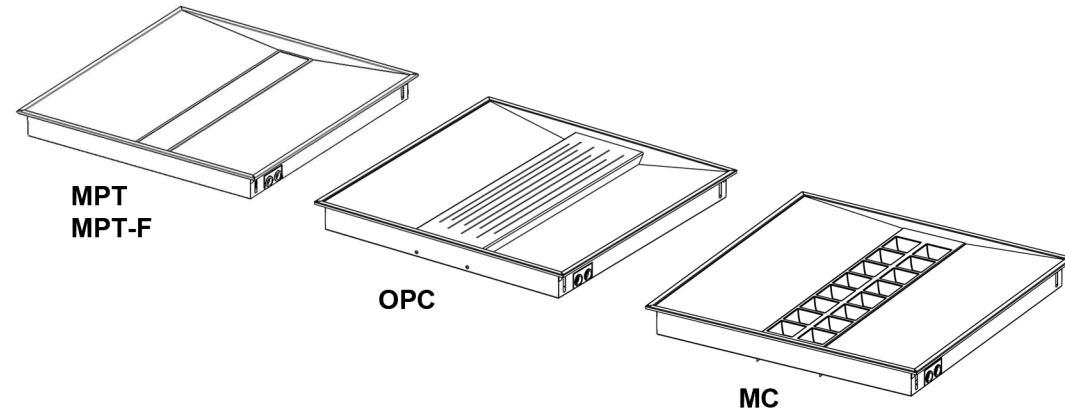

THORN

IQ BEAM

597x597
622x622

Linect