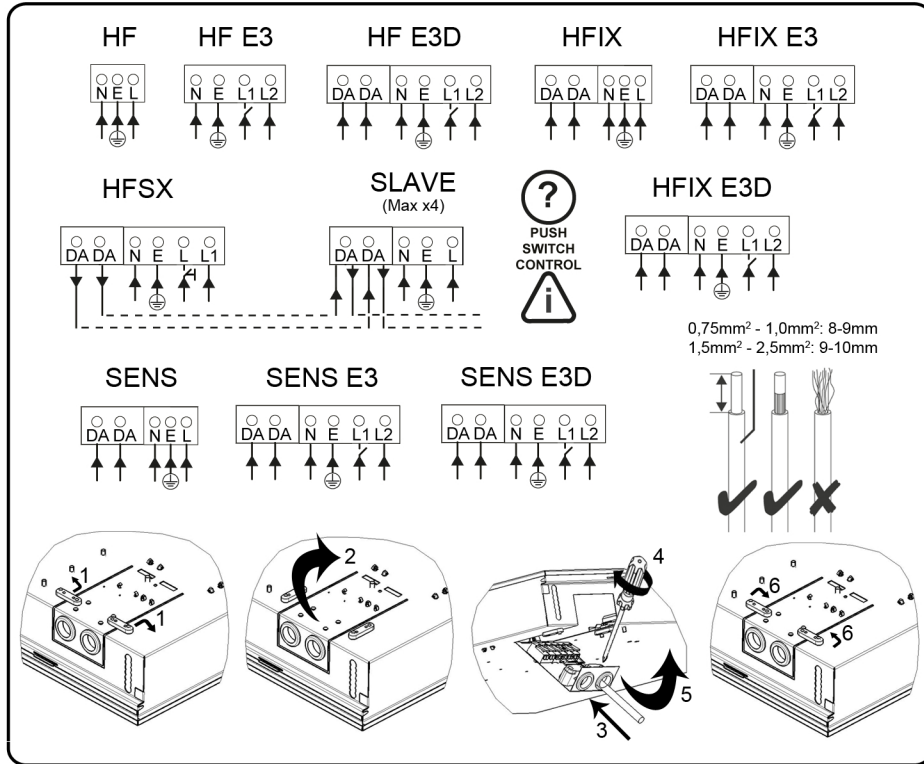

THORN

IQ BEAM

597x597
622x622

Linect