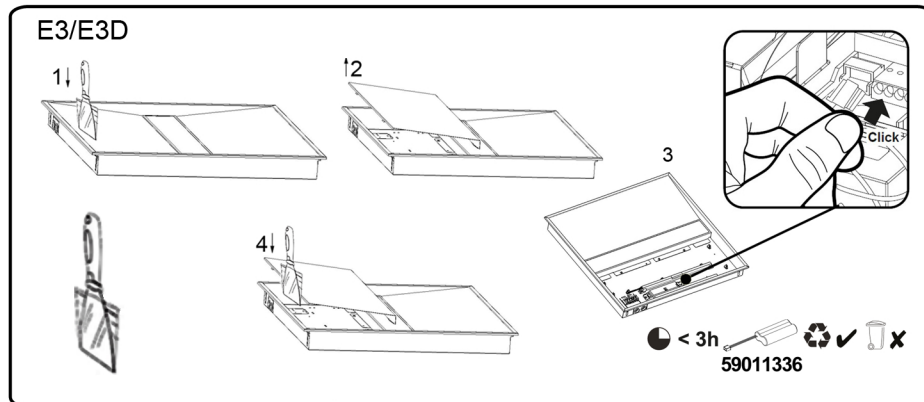

The servicing of the control gear in this luminaire should only be undertaken by the manufacturer or his service agent or a qualified person.

The light source of this luminaire is not replaceable; when the light source reaches its end of life the whole luminaire shall be replaced.

- [CZ] Montážní návod
- [DE] Montageanleitung
- [DK] Monteringsvejledning
- [EE] Paigaldusjuhend
- [FI] Asennusohje
- [FR] Notice de montage
- [HU] Szerelési útmutató
- [IT] Istruzioni di montaggio

- [LT] Montavimo Instrukcijos
- [LV] Instalācijas instrukcija
- [NO] Monteringsanvisning
- [PL] Instrukcja montażu
- [RU] Инструкция по монтажу
- [SE] Installationsanvisning
- [UK] Installation Instructions