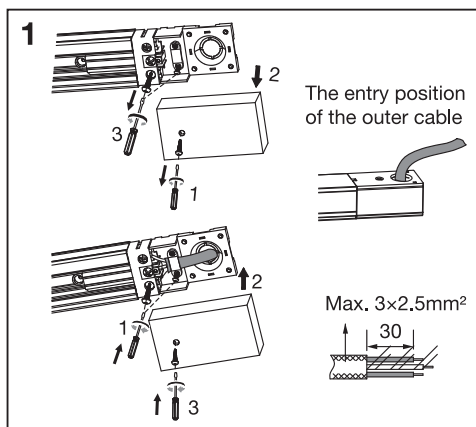

TRACKLIGHT SUPPLY CONNECTOR

	EAN	IP	Δ (°C)	V~	Hz
TRACKLIGHT SUPPLY CONNECTOR WT	4058075763968	20	-20...+40	220-240	50/60
TRACKLIGHT SUPPLY CONNECTOR BK	4058075763982	20	-20...+40	220-240	50/60

TRACKLIGHT SUPPLY CONNECTOR

Item	Model	Socket	Dimension L x W x H	Color	EAN
A	TRACKLIGHT SPOT CYLINDER	GU10	140 x 55 x 130 mm	White Black	4058075756588 4058075756625
B	TRACKLIGHT SPOT MINICYLINDER	GU10	135 x 65 x 93 mm	White Black	4058075756649 4058075756663
C	TRACKLIGHT SPOT CYLINDER	GU10	142 x 65 x 93 mm	White Black	4058075756687 4058075756700
D	SMART WIFI TRACKL SPOT CIRCLE TUNABLE	Integrated LED	φ120 x 95mm	White Black	4058075759749 4058075759763
E	SMART WIFI TRACKL SPOT OSAKA TUNABLE	Integrated LED	64.5 x 92 x 140mm	White Black	4058075759787 4058075759800
F	TRACKLIGHT RAIL	-	1000 x 35 x 18 mm	White Black	4058075763920 4058075763944
G	TRACKLIGHT SUPPLY CONNECTOR	-	104 x 35 x 18 mm	White Black	4058075763968 4058075763982
H	TRACKLIGHT LINEAR CONNECTOR	-	64 x 35 x 18mm	White Black	4058075764002 4058075764026
I	TRACKLIGHT CORNER CONNECTOR	-	104 x 104 x 18 mm	White Black	4058075764040 4058075764064
J	TRACKLIGHT FLEXIBLE CONNECTOR	-	290 x 35 x 18 mm	White Black	4058075764088 4058075764101
K	TRACKLIGHT CROSS CONNECTOR	-	172 x 172 x 18 mm	White Black	4058075764125 4058075764149
L	TRACKLIGHT SUSPENSION KIT	-	61 x 33 x 15 / φ40 x 47mm	White Black	4058075764163 4058075764187
M	TRACKLIGHT ROUND BASE	-	32 x ø100 mm	White Black	4058075764200 4058075764224