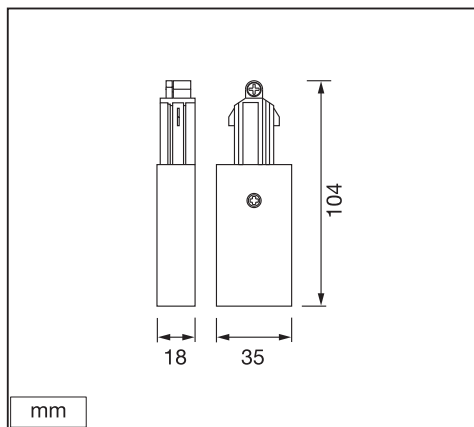

TRACKLIGHT SUPPLY CONNECTOR

	EAN	IP	Δ (°C)	V~	Hz
TRACKLIGHT SUPPLY CONNECTOR WT	4058075763968	20	-20...+40	220-240	50/60
TRACKLIGHT SUPPLY CONNECTOR BK	4058075763982	20	-20...+40	220-240	50/60

TRACKLIGHT SUPPLY CONNECTOR

Item	Model	Socket	Dimension L x W x H	Color	EAN
A	TRACKLIGHT SPOT CYLINDER	GU10	140 x 55 x 130 mm	White Black	4058075756588 4058075756625
B	TRACKLIGHT SPOT MINICYLINDER	GU10	135 x 65 x 93 mm	White Black	4058075756649 4058075756663
C	TRACKLIGHT SPOT CYLINDER	GU10	142 x 65 x 93 mm	White Black	4058075756687 4058075756700
D	SMART WIFI TRACKL SPOT CIRCLE TUNABLE	Integrated LED	φ120 x 95mm	White Black	4058075759749 4058075759763
E	SMART WIFI TRACKL SPOT OSAKA TUNABLE	Integrated LED	64.5 x 92 x 140mm	White Black	4058075759787 4058075759800
F	TRACKLIGHT RAIL	-	1000 x 35 x 18 mm	White Black	4058075763920 4058075763944
G	TRACKLIGHT SUPPLY CONNECTOR	-	104 x 35 x 18 mm	White Black	4058075763968 4058075763982
H	TRACKLIGHT LINEAR CONNECTOR	-	64 x 35 x 18mm	White Black	4058075764002 4058075764026
I	TRACKLIGHT CORNER CONNECTOR	-	104 x 104 x 18 mm	White Black	4058075764040 4058075764064
J	TRACKLIGHT FLEXIBLE CONNECTOR	-	290 x 35 x 18 mm	White Black	4058075764088 4058075764101
K	TRACKLIGHT CROSS CONNECTOR	-	172 x 172 x 18 mm	White Black	4058075764125 4058075764149
L	TRACKLIGHT SUSPENSION KIT	-	61 x 33 x 15 / φ40 x 47mm	White Black	4058075764163 4058075764187
M	TRACKLIGHT ROUND BASE	-	32 x ø100 mm	White Black	4058075764200 4058075764224