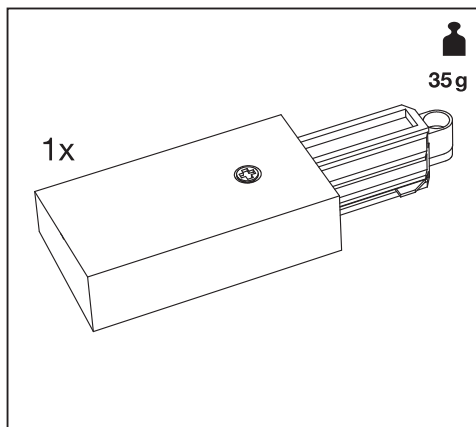

TRACKLIGHT SUPPLY CONNECTOR

	EAN	IP	Δ (°C)	V~	Hz
TRACKLIGHT SUPPLY CONNECTOR WT	4058075763968	20	-20...+40	220-240	50/60
TRACKLIGHT SUPPLY CONNECTOR BK	4058075763982	20	-20...+40	220-240	50/60

TRACKLIGHT SUPPLY CONNECTOR

Item	Model	Socket	Dimension L x W x H	Color	EAN
A	TRACKLIGHT SPOT CYLINDER	GU10	140 x 55 x 130 mm	White Black	4058075756588 4058075756625
B	TRACKLIGHT SPOT MINICYLINDER	GU10	135 x 65 x 93 mm	White Black	4058075756649 4058075756663
C	TRACKLIGHT SPOT CYLINDER	GU10	142 x 65 x 93 mm	White Black	4058075756687 4058075756700
D	SMART WIFI TRACKL SPOT CIRCLE TUNABLE	Integrated LED	φ120 x 95mm	White Black	4058075759749 4058075759763
E	SMART WIFI TRACKL SPOT OSAKA TUNABLE	Integrated LED	64.5 x 92 x 140mm	White Black	4058075759787 4058075759800
F	TRACKLIGHT RAIL	-	1000 x 35 x 18 mm	White Black	4058075763920 4058075763944
G	TRACKLIGHT SUPPLY CONNECTOR	-	104 x 35 x 18 mm	White Black	4058075763968 4058075763982
H	TRACKLIGHT LINEAR CONNECTOR	-	64 x 35 x 18mm	White Black	4058075764002 4058075764026
I	TRACKLIGHT CORNER CONNECTOR	-	104 x 104 x 18 mm	White Black	4058075764040 4058075764064
J	TRACKLIGHT FLEXIBLE CONNECTOR	-	290 x 35 x 18 mm	White Black	4058075764088 4058075764101
K	TRACKLIGHT CROSS CONNECTOR	-	172 x 172 x 18 mm	White Black	4058075764125 4058075764149
L	TRACKLIGHT SUSPENSION KIT	-	61 x 33 x 15 / φ40 x 47mm	White Black	4058075764163 4058075764187
M	TRACKLIGHT ROUND BASE	-	32 x ø100 mm	White Black	4058075764200 4058075764224