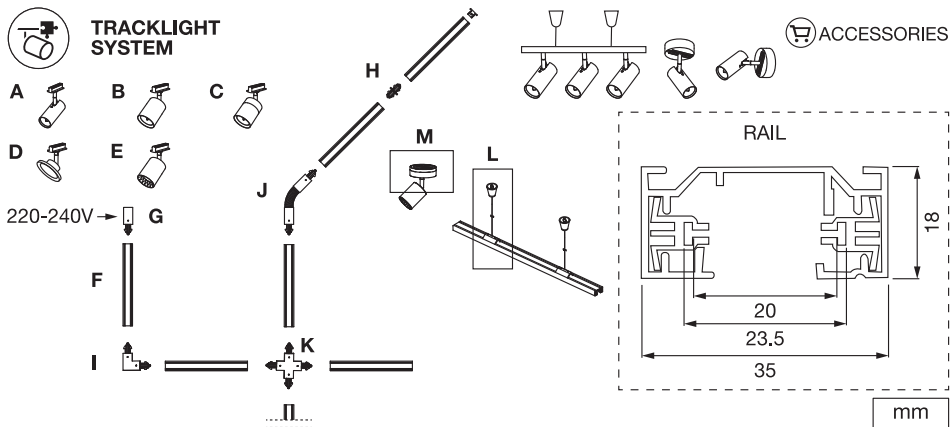

TRACKLIGHT SUPPLY CONNECTOR

	EAN	IP	Δ (°C)	V~	Hz
TRACKLIGHT SUPPLY CONNECTOR WT	4058075763968	20	-20...+40	220-240	50/60
TRACKLIGHT SUPPLY CONNECTOR BK	4058075763982	20	-20...+40	220-240	50/60

TRACKLIGHT SUPPLY CONNECTOR

Item	Model	Socket	Dimension L x W x H	Color	EAN
A	TRACKLIGHT SPOT CYLINDER	GU10	140 x 55 x 130 mm	White Black	4058075756588 4058075756625
B	TRACKLIGHT SPOT MINICYLINDER	GU10	135 x 65 x 93 mm	White Black	4058075756649 4058075756663
C	TRACKLIGHT SPOT CYLINDER	GU10	142 x 65 x 93 mm	White Black	4058075756687 4058075756700
D	SMART WIFI TRACKL SPOT CIRCLE TUNABLE	Integrated LED	φ120 x 95mm	White Black	4058075759749 4058075759763
E	SMART WIFI TRACKL SPOT OSAKA TUNABLE	Integrated LED	64.5 x 92 x 140mm	White Black	4058075759787 4058075759800
F	TRACKLIGHT RAIL	-	1000 x 35 x 18 mm	White Black	4058075763920 4058075763944
G	TRACKLIGHT SUPPLY CONNECTOR	-	104 x 35 x 18 mm	White Black	4058075763968 4058075763982
H	TRACKLIGHT LINEAR CONNECTOR	-	64 x 35 x 18mm	White Black	4058075764002 4058075764026
I	TRACKLIGHT CORNER CONNECTOR	-	104 x 104 x 18 mm	White Black	4058075764040 4058075764064
J	TRACKLIGHT FLEXIBLE CONNECTOR	-	290 x 35 x 18 mm	White Black	4058075764088 4058075764101
K	TRACKLIGHT CROSS CONNECTOR	-	172 x 172 x 18 mm	White Black	4058075764125 4058075764149
L	TRACKLIGHT SUSPENSION KIT	-	61 x 33 x 15 / φ40 x 47mm	White Black	4058075764163 4058075764187
M	TRACKLIGHT ROUND BASE	-	32 x ø100 mm	White Black	4058075764200 4058075764224