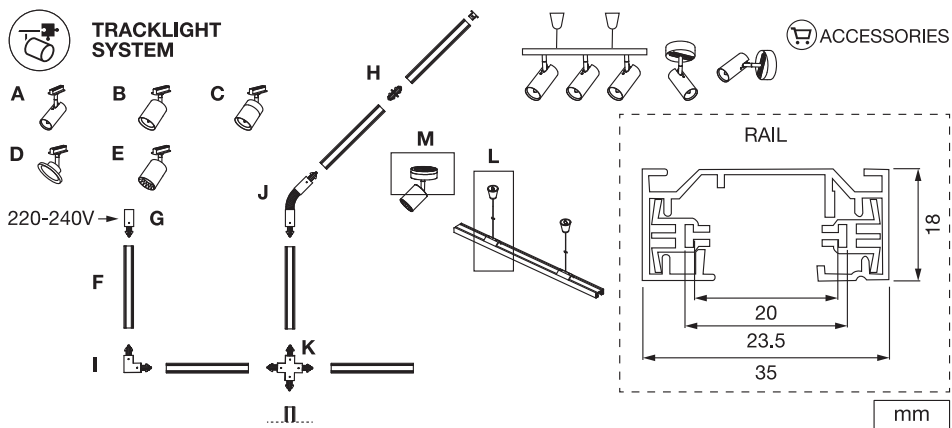

mm

	L	W	H
4058075756588, 4058075756625	130	55	140
4058075756649, 4058075756663	93	65	135
4058075756687, 4058075756700	93	65	142

1

ON
ON
ON
ON

OFF
OFF
OFF
OFF

↑ ON
↓ OFF

2

3 Tracklight rail not included

1m rail = max. 3 lights

4

Item	Model	Socket	Dimension L x W x H	Color	EAN
A	TRACKLIGHT SPOT CYLINDER	GU10	140 x 55 x 130 mm	White Black	4058075756588 4058075756625
B	TRACKLIGHT SPOT MINICYLINDER	GU10	135 x 65 x 93 mm	White Black	4058075756649 4058075756663
C	TRACKLIGHT SPOT CYLINDER	GU10	142 x 65 x 93 mm	White Black	4058075756687 4058075756700
D	SMART WIFI TRACKL SPOT CIRCLE TUNABLE	Integrated LED	φ120 x 95mm	White Black	4058075759749 4058075759763
E	SMART WIFI TRACKL SPOT OSAKA TUNABLE	Integrated LED	64.5 x 92 x 140mm	White Black	4058075759787 4058075759800
F	TRACKLIGHT RAIL	-	1000 x 35 x 18 mm	White Black	4058075763920 4058075763944
G	TRACKLIGHT SUPPLY CONNECTOR	-	104 x 35 x 18 mm	White Black	4058075763968 4058075763982
H	TRACKLIGHT LINEAR CONNECTOR	-	64 x 35 x 18mm	White Black	4058075764002 4058075764026
I	TRACKLIGHT CORNER CONNECTOR	-	104 x 104 x 18 mm	White Black	4058075764040 4058075764064
J	TRACKLIGHT FLEXIBLE CONNECTOR	-	290 x 35 x 18 mm	White Black	4058075764088 4058075764101
K	TRACKLIGHT CROSS CONNECTOR	-	172 x 172 x 18 mm	White Black	4058075764125 4058075764149
L	TRACKLIGHT SUSPENSION KIT	-	61 x 33 x 15 / φ40 x 47mm	White Black	4058075764163 4058075764187
M	TRACKLIGHT ROUND BASE	-	32 x ø100 mm	White Black	4058075764200 4058075764224