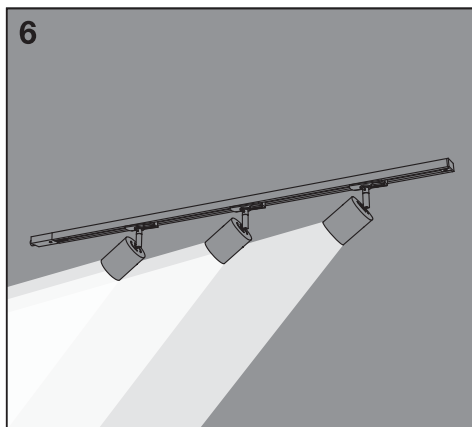

mm

	L	W	H
4058075756588, 4058075756625	130	55	140
4058075756649, 4058075756663	93	65	135
4058075756687, 4058075756700	93	65	142

1

ON
ON
ON
ON

OFF
OFF
OFF
OFF

↑ ON
↓ OFF

2

3 Tracklight rail not included

1m rail = max. 3 lights

4

Item	Model	Socket	Dimension L x W x H	Color	EAN
A	TRACKLIGHT SPOT CYLINDER	GU10	140 x 55 x 130 mm	White Black	4058075756588 4058075756625
B	TRACKLIGHT SPOT MINICYLINDER	GU10	135 x 65 x 93 mm	White Black	4058075756649 4058075756663
C	TRACKLIGHT SPOT CYLINDER	GU10	142 x 65 x 93 mm	White Black	4058075756687 4058075756700
D	SMART WIFI TRACKL SPOT CIRCLE TUNABLE	Integrated LED	φ120 x 95mm	White Black	4058075759749 4058075759763
E	SMART WIFI TRACKL SPOT OSAKA TUNABLE	Integrated LED	64.5 x 92 x 140mm	White Black	4058075759787 4058075759800
F	TRACKLIGHT RAIL	-	1000 x 35 x 18 mm	White Black	4058075763920 4058075763944
G	TRACKLIGHT SUPPLY CONNECTOR	-	104 x 35 x 18 mm	White Black	4058075763968 4058075763982
H	TRACKLIGHT LINEAR CONNECTOR	-	64 x 35 x 18mm	White Black	4058075764002 4058075764026
I	TRACKLIGHT CORNER CONNECTOR	-	104 x 104 x 18 mm	White Black	4058075764040 4058075764064
J	TRACKLIGHT FLEXIBLE CONNECTOR	-	290 x 35 x 18 mm	White Black	4058075764088 4058075764101
K	TRACKLIGHT CROSS CONNECTOR	-	172 x 172 x 18 mm	White Black	4058075764125 4058075764149
L	TRACKLIGHT SUSPENSION KIT	-	61 x 33 x 15 / φ40 x 47mm	White Black	4058075764163 4058075764187
M	TRACKLIGHT ROUND BASE	-	32 x ø100 mm	White Black	4058075764200 4058075764224