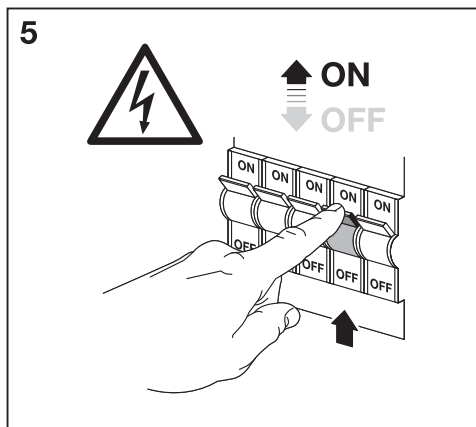

Item	Model	Socket	Dimension L x W x H	Color	EAN
A	TRACKLIGHT SPOT CYLINDER	GU10	140 x 55 x 130 mm	White Black	4058075756588 4058075756625
B	TRACKLIGHT SPOT MINICYLINDER	GU10	135 x 65 x 93 mm	White Black	4058075756649 4058075756663
C	TRACKLIGHT SPOT CYLINDER	GU10	142 x 65 x 93 mm	White Black	4058075756687 4058075756700
D	SMART WIFI TRACKL SPOT CIRCLE TUNABLE	Integrated LED	φ120 x 95mm	White Black	4058075759749 4058075759763
E	SMART WIFI TRACKL SPOT OSAKA TUNABLE	Integrated LED	64.5 x 92 x 140mm	White Black	4058075759787 4058075759800
F	TRACKLIGHT RAIL	-	1000 x 35 x 18 mm	White Black	4058075763920 4058075763944
G	TRACKLIGHT SUPPLY CONNECTOR	-	104 x 35 x 18 mm	White Black	4058075763968 4058075763982
H	TRACKLIGHT LINEAR CONNECTOR	-	64 x 35 x 18mm	White Black	4058075764002 4058075764026
I	TRACKLIGHT CORNER CONNECTOR	-	104 x 104 x 18 mm	White Black	4058075764040 4058075764064
J	TRACKLIGHT FLEXIBLE CONNECTOR	-	290 x 35 x 18 mm	White Black	4058075764088 4058075764101
K	TRACKLIGHT CROSS CONNECTOR	-	172 x 172 x 18 mm	White Black	4058075764125 4058075764149
L	TRACKLIGHT SUSPENSION KIT	-	61 x 33 x 15 / φ40 x 47mm	White Black	4058075764163 4058075764187
M	TRACKLIGHT ROUND BASE	-	32 x ø100 mm	White Black	4058075764200 4058075764224