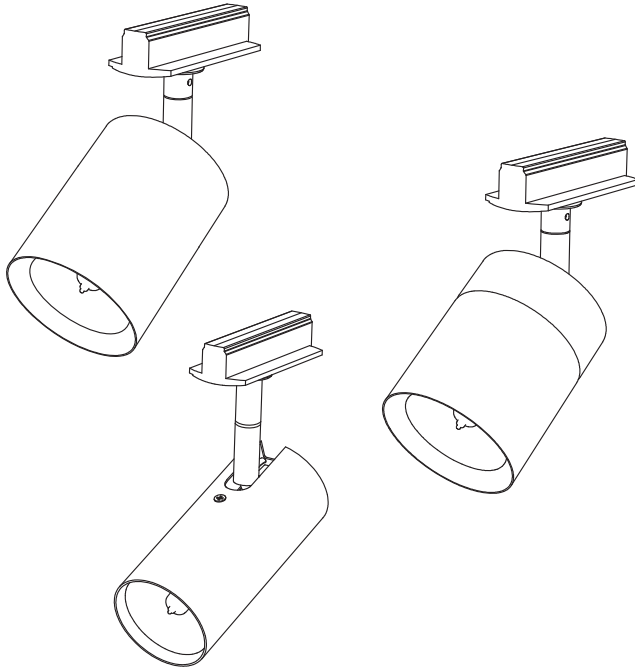

TRACKLIGHT SPOT GU10

Lamps not included

	EAN	W_{max.}	T_{amb.} (°C)	IP	V~	Hz
TRACKLIGHT SPOT CYLINDER WT GU10	4058075756588	35	-20...+40	20	220-240	50/60
TRACKLIGHT SPOT CYLINDER BK GU10	4058075756625	35	-20...+40	20	220-240	50/60
TRACKLIGHT SPOT MINICYLINDER WTGU10	4058075756649	35	-20...+40	20	220-240	50/60
TRACKLIGHT SPOT MINICYLINDER BKGU10	4058075756663	35	-20...+40	20	220-240	50/60
TRACKLIGHT SPOT CYLINDER GD WT GU10	4058075756687	35	-20...+40	20	220-240	50/60
TRACKLIGHT SPOT CYLINDER GD BK GU10	4058075756700	35	-20...+40	20	220-240	50/60