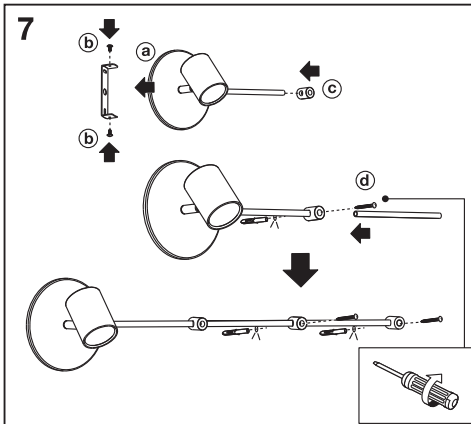

---

**DECOR PERCHERO WHITE**

---

Lamp not included

	<b>EAN</b>	<b>W<sub>max.</sub></b>	<b>Δ (°C)</b>	<b>IP</b>	<b>V~</b>	<b>Hz</b>
<b>DECOR PERCHERO WHITE 800 WT GU10</b>	4058075756816	5 LED	-20...+40	20	220-240	50/60