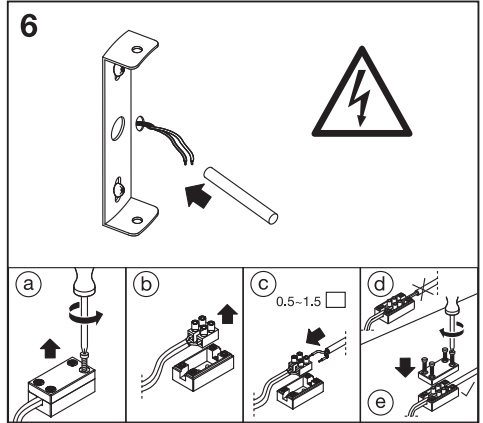

---

**DECOR PERCHERO WHITE**

---

Lamp not included

	<b>EAN</b>	<b>W<sub>max.</sub></b>	<b>Δ (°C)</b>	<b>IP</b>	<b>V~</b>	<b>Hz</b>
<b>DECOR PERCHERO WHITE 800 WT GU10</b>	4058075756816	5 LED	-20...+40	20	220-240	50/60