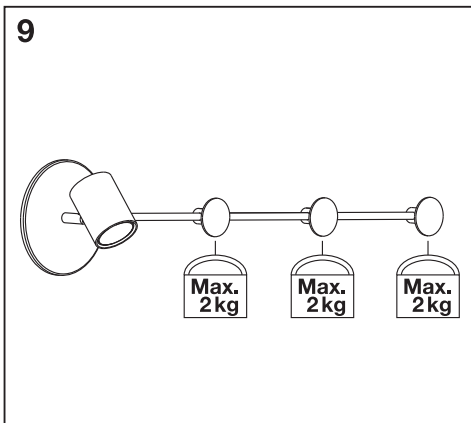

---

**DECOR PERCHERO WHITE**

---

Lamp not included

	<b>EAN</b>	<b>W<sub>max.</sub></b>	<b>Δ (°C)</b>	<b>IP</b>	<b>V~</b>	<b>Hz</b>
<b>DECOR PERCHERO WHITE 800 WT GU10</b>	4058075756816	5 LED	-20...+40	20	220-240	50/60