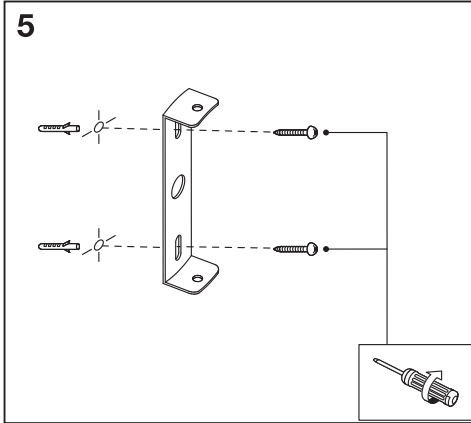

---

**DECOR PERCHERO WHITE**

---

Lamp not included

	<b>EAN</b>	<b>W<sub>max.</sub></b>	<b>Δ (°C)</b>	<b>IP</b>	<b>V~</b>	<b>Hz</b>
<b>DECOR PERCHERO WHITE 800 WT GU10</b>	4058075756816	5 LED	-20...+40	20	220-240	50/60