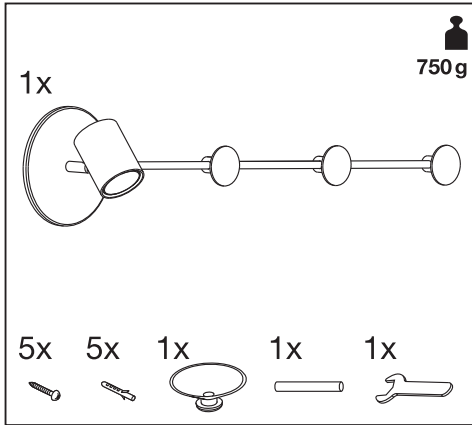

---

**DECOR PERCHERO WHITE**

---

Lamp not included

	<b>EAN</b>	<b>W<sub>max.</sub></b>	<b>Δ (°C)</b>	<b>IP</b>	<b>V~</b>	<b>Hz</b>
<b>DECOR PERCHERO WHITE 800 WT GU10</b>	4058075756816	5 LED	-20...+40	20	220-240	50/60