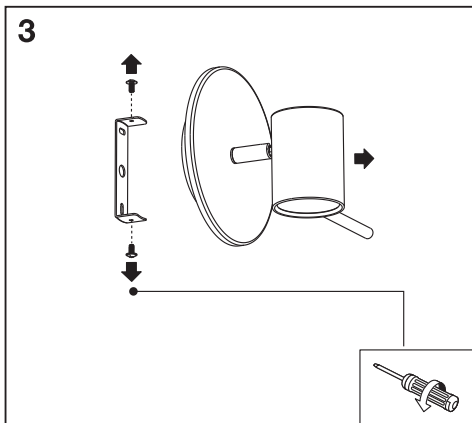

---

**DECOR PERCHERO WHITE**

---

Lamp not included

	<b>EAN</b>	<b>W<sub>max.</sub></b>	<b>Δ (°C)</b>	<b>IP</b>	<b>V~</b>	<b>Hz</b>
<b>DECOR PERCHERO WHITE 800 WT GU10</b>	4058075756816	5 LED	-20...+40	20	220-240	50/60