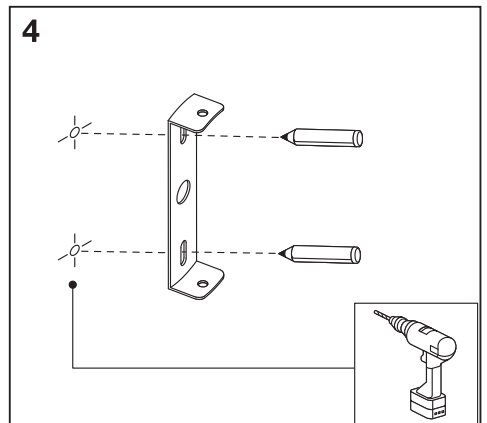

---

**DECOR PERCHERO WHITE**

---

Lamp not included

	<b>EAN</b>	<b>W<sub>max.</sub></b>	<b>Δ (°C)</b>	<b>IP</b>	<b>V~</b>	<b>Hz</b>
<b>DECOR PERCHERO WHITE 800 WT GU10</b>	4058075756816	5 LED	-20...+40	20	220-240	50/60