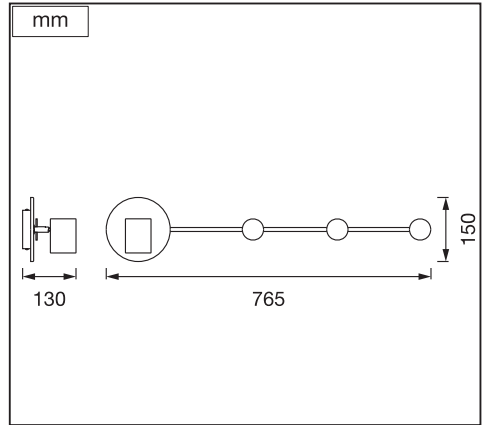

---

**DECOR PERCHERO WHITE**

---

Lamp not included

	<b>EAN</b>	<b>W<sub>max.</sub></b>	<b>Δ (°C)</b>	<b>IP</b>	<b>V~</b>	<b>Hz</b>
<b>DECOR PERCHERO WHITE 800 WT GU10</b>	4058075756816	5 LED	-20...+40	20	220-240	50/60