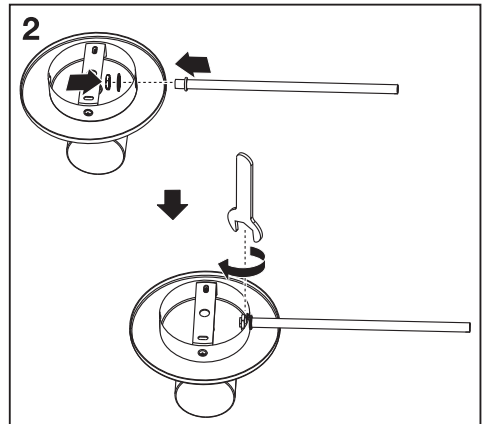

---

**DECOR PERCHERO WHITE**

---

Lamp not included

	<b>EAN</b>	<b>W<sub>max.</sub></b>	<b>Δ (°C)</b>	<b>IP</b>	<b>V~</b>	<b>Hz</b>
<b>DECOR PERCHERO WHITE 800 WT GU10</b>	4058075756816	5 LED	-20...+40	20	220-240	50/60