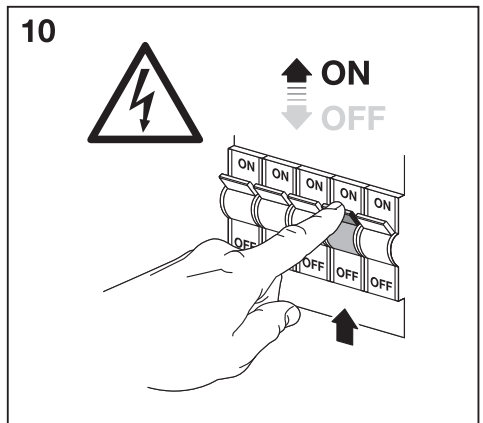

---

**DECOR PERCHERO WHITE**

---

Lamp not included

	<b>EAN</b>	<b>W<sub>max.</sub></b>	<b>Δ (°C)</b>	<b>IP</b>	<b>V~</b>	<b>Hz</b>
<b>DECOR PERCHERO WHITE 800 WT GU10</b>	4058075756816	5 LED	-20...+40	20	220-240	50/60