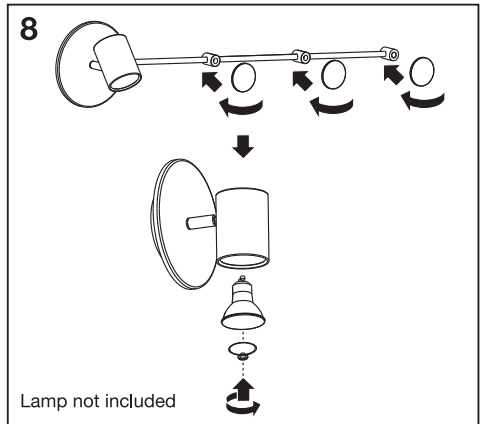

---

**DECOR PERCHERO WHITE**

---

Lamp not included

	<b>EAN</b>	<b>W<sub>max.</sub></b>	<b>Δ (°C)</b>	<b>IP</b>	<b>V~</b>	<b>Hz</b>
<b>DECOR PERCHERO WHITE 800 WT GU10</b>	4058075756816	5 LED	-20...+40	20	220-240	50/60