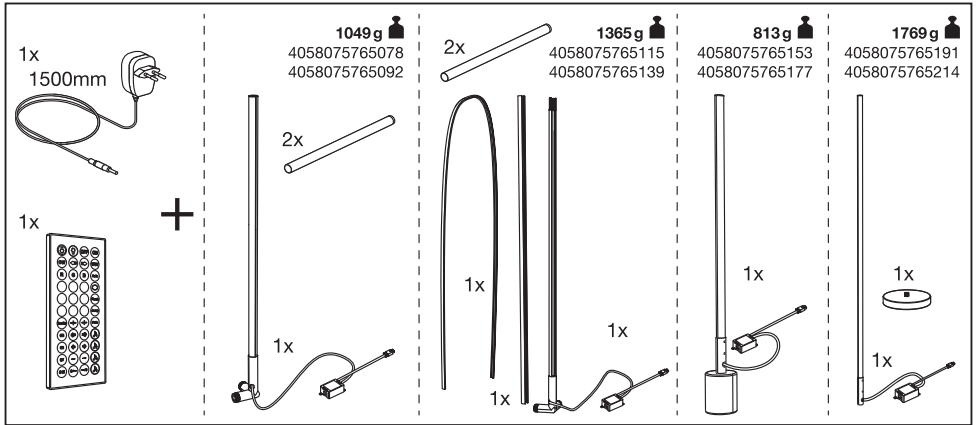

# FLOOR

	EAN	W	Light Source lm	Output lm	K	°C	V~	mA	Hz	PF	DF	°	lm
SMART WIFI FLOOR CORNER1400 RGBTWBK	4058075765078	14	1170	350	2700-6500	-20 ~ +40	220-240	80	50/60	>0.5	>0.7	120°	15000
SMART WIFI FLOOR CORNER1400 RGBTWWT	4058075765092	14	1170	550	2700-6500	-20 ~ +40	220-240	80	50/60	>0.5	>0.7	120°	15000
SMART WIFI FLOOR CORNER2000 RGBTWBK	4058075765115	20	1710	550	2700-6500	-20 ~ +40	220-240	110	50/60	>0.5	>0.7	120°	15000
SMART WIFI FLOOR CORNER2000 RGBTWWT	4058075765139	20	1710	700	2700-6500	-20 ~ +40	220-240	110	50/60	>0.5	>0.7	120°	15000
SMART WIFI FLOOR CORNERSLIM RGBTWWT	4058075765153	8	540	280	2700-6500	-20 ~ +40	220-240	50	50/60	>0.5	>0.7	120°	15000
SMART WIFI FLOOR CORNERSLIM RGBTWBK	4058075765177	8	540	180	2700-6500	-20 ~ +40	220-240	50	50/60	>0.5	>0.7	120°	15000
SMART WIFI FLOOR ROUND RGBTW BK	4058075765191	14	1170	350	2700-6500	-20 ~ +40	220-240	80	50/60	>0.5	>0.7	120°	15000
SMART WIFI FLOOR ROUND RGBTW WT	4058075765214	14	1170	550	2700-6500	-20 ~ +40	220-240	80	50/60	>0.5	>0.7	120°	15000

**2b**

4058075765115  
4058075765139

**2c**

4058075765078    4058075765115  
4058075765092    4058075765139

**3**

	EAN	This product contains a light source of energy efficiency class	Contained Light Source
SMART WIFI FLOOR CORNER1400 RGBTWBK	4058075765078	E	Contains 13 light sources 
SMART WIFI FLOOR CORNER1400 RGBTWT	4058075765092	E	Contains 13 light sources 
SMART WIFI FLOOR CORNER2000 RGBTWBK	4058075765115	E	Contains 19 light sources 
SMART WIFI FLOOR CORNER2000 RGBTWT	4058075765139	E	Contains 19 light sources 
SMART WIFI FLOOR CORNERSLIM RGBTWT	4058075765153	E	Contains 6 light sources 
SMART WIFI FLOOR CORNERSLIM RGBTWBK	4058075765177	E	Contains 6 light sources 
SMART WIFI FLOOR ROUND RGBTW BK	4058075765191	E	Contains 13 light sources 
SMART WIFI FLOOR ROUND RGBTW WT	4058075765214	E	Contains 13 light sources 