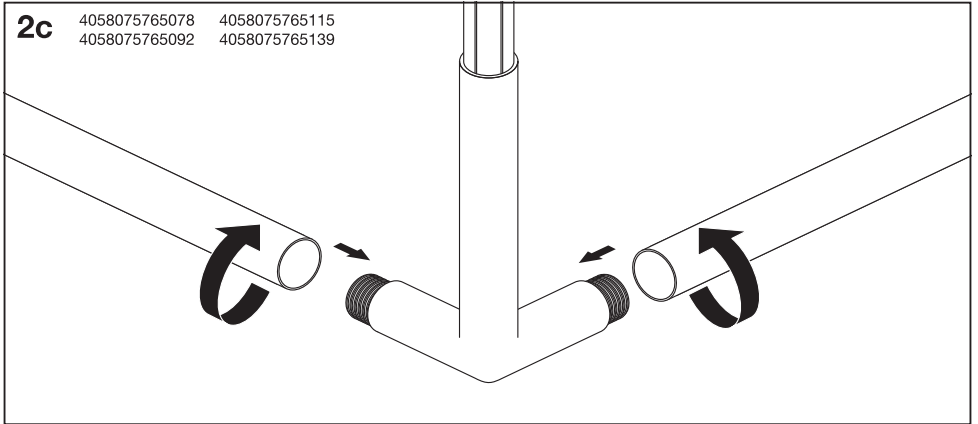

# FLOOR

	EAN	W	Light Source lm	Output lm	K	°C	V~	mA	Hz	PF	DF	°	lm
SMART WIFI FLOOR CORNER1400 RGBTWBK	4058075765078	14	1170	350	2700-6500	-20 ~ +40	220-240	80	50/60	>0.5	>0.7	120°	15000
SMART WIFI FLOOR CORNER1400 RGBTWWT	4058075765092	14	1170	550	2700-6500	-20 ~ +40	220-240	80	50/60	>0.5	>0.7	120°	15000
SMART WIFI FLOOR CORNER2000 RGBTWBK	4058075765115	20	1710	550	2700-6500	-20 ~ +40	220-240	110	50/60	>0.5	>0.7	120°	15000
SMART WIFI FLOOR CORNER2000 RGBTWWT	4058075765139	20	1710	700	2700-6500	-20 ~ +40	220-240	110	50/60	>0.5	>0.7	120°	15000
SMART WIFI FLOOR CORNERSLIM RGBTWWT	4058075765153	8	540	280	2700-6500	-20 ~ +40	220-240	50	50/60	>0.5	>0.7	120°	15000
SMART WIFI FLOOR CORNERSLIM RGBTWBK	4058075765177	8	540	180	2700-6500	-20 ~ +40	220-240	50	50/60	>0.5	>0.7	120°	15000
SMART WIFI FLOOR ROUND RGBTW BK	4058075765191	14	1170	350	2700-6500	-20 ~ +40	220-240	80	50/60	>0.5	>0.7	120°	15000
SMART WIFI FLOOR ROUND RGBTW WT	4058075765214	14	1170	550	2700-6500	-20 ~ +40	220-240	80	50/60	>0.5	>0.7	120°	15000

**2b**

4058075765115  
4058075765139

**2c**

4058075765078    4058075765115  
4058075765092    4058075765139

**3**

	EAN	This product contains a light source of energy efficiency class	Contained Light Source
SMART WIFI FLOOR CORNER1400 RGBTWBK	4058075765078	E	Contains 13 light sources 
SMART WIFI FLOOR CORNER1400 RGBTWT	4058075765092	E	Contains 13 light sources 
SMART WIFI FLOOR CORNER2000 RGBTWBK	4058075765115	E	Contains 19 light sources 
SMART WIFI FLOOR CORNER2000 RGBTWT	4058075765139	E	Contains 19 light sources 
SMART WIFI FLOOR CORNERSLIM RGBTWT	4058075765153	E	Contains 6 light sources 
SMART WIFI FLOOR CORNERSLIM RGBTWBK	4058075765177	E	Contains 6 light sources 
SMART WIFI FLOOR ROUND RGBTW BK	4058075765191	E	Contains 13 light sources 
SMART WIFI FLOOR ROUND RGBTW WT	4058075765214	E	Contains 13 light sources 