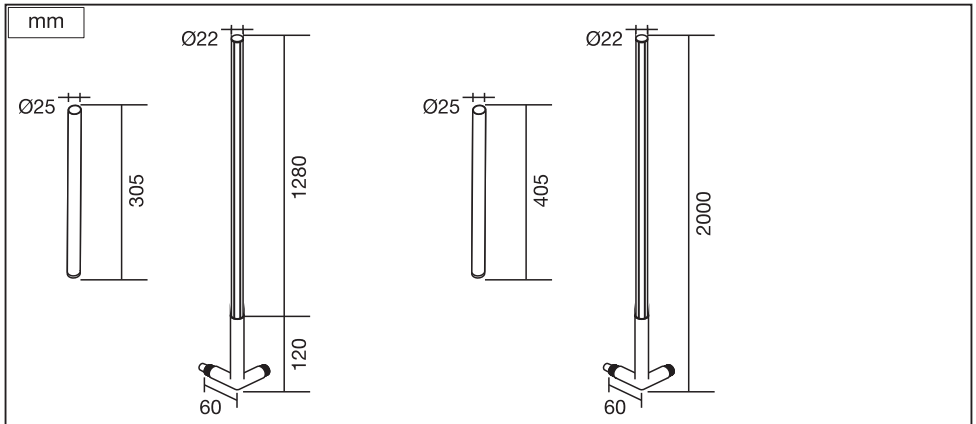

# FLOOR

	EAN	W	Light Source lm	Output lm	K	°C	V~	mA	Hz	PF	DF	°	lm
SMART WIFI FLOOR CORNER1400 RGBTWBK	4058075765078	14	1170	350	2700-6500	-20 ~ +40	220-240	80	50/60	>0.5	>0.7	120°	15000
SMART WIFI FLOOR CORNER1400 RGBTWWT	4058075765092	14	1170	550	2700-6500	-20 ~ +40	220-240	80	50/60	>0.5	>0.7	120°	15000
SMART WIFI FLOOR CORNER2000 RGBTWBK	4058075765115	20	1710	550	2700-6500	-20 ~ +40	220-240	110	50/60	>0.5	>0.7	120°	15000
SMART WIFI FLOOR CORNER2000 RGBTWWT	4058075765139	20	1710	700	2700-6500	-20 ~ +40	220-240	110	50/60	>0.5	>0.7	120°	15000
SMART WIFI FLOOR CORNERSLIM RGBTWWT	4058075765153	8	540	280	2700-6500	-20 ~ +40	220-240	50	50/60	>0.5	>0.7	120°	15000
SMART WIFI FLOOR CORNERSLIM RGBTWBK	4058075765177	8	540	180	2700-6500	-20 ~ +40	220-240	50	50/60	>0.5	>0.7	120°	15000
SMART WIFI FLOOR ROUND RGBTW BK	4058075765191	14	1170	350	2700-6500	-20 ~ +40	220-240	80	50/60	>0.5	>0.7	120°	15000
SMART WIFI FLOOR ROUND RGBTW WT	4058075765214	14	1170	550	2700-6500	-20 ~ +40	220-240	80	50/60	>0.5	>0.7	120°	15000

**2b**

4058075765115  
4058075765139

**2c**

4058075765078    4058075765115  
4058075765092    4058075765139

**3**

	EAN	This product contains a light source of energy efficiency class	Contained Light Source
SMART WIFI FLOOR CORNER1400 RGBTWBK	4058075765078	E	Contains 13 light sources 
SMART WIFI FLOOR CORNER1400 RGBTWT	4058075765092	E	Contains 13 light sources 
SMART WIFI FLOOR CORNER2000 RGBTWBK	4058075765115	E	Contains 19 light sources 
SMART WIFI FLOOR CORNER2000 RGBTWT	4058075765139	E	Contains 19 light sources 
SMART WIFI FLOOR CORNERSLIM RGBTWT	4058075765153	E	Contains 6 light sources 
SMART WIFI FLOOR CORNERSLIM RGBTWBK	4058075765177	E	Contains 6 light sources 
SMART WIFI FLOOR ROUND RGBTW BK	4058075765191	E	Contains 13 light sources 
SMART WIFI FLOOR ROUND RGBTW WT	4058075765214	E	Contains 13 light sources 