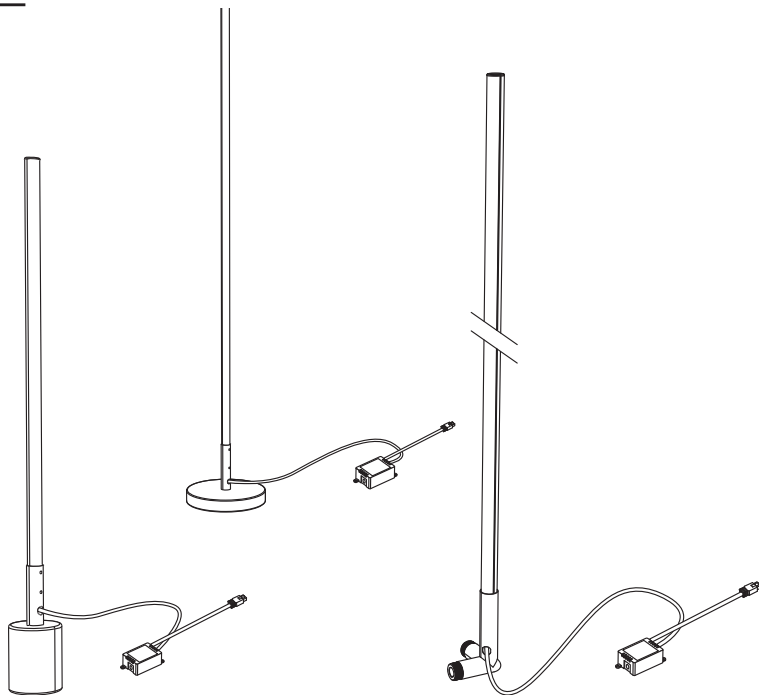

# FLOOR

	EAN	W	Light Source lm	Output lm	K	°C	V~	mA	Hz	PF	DF	°	lm
SMART WIFI FLOOR CORNER1400 RGBTWBK	4058075765078	14	1170	350	2700-6500	-20 ~ +40	220-240	80	50/60	>0.5	>0.7	120°	15000
SMART WIFI FLOOR CORNER1400 RGBTWWT	4058075765092	14	1170	550	2700-6500	-20 ~ +40	220-240	80	50/60	>0.5	>0.7	120°	15000
SMART WIFI FLOOR CORNER2000 RGBTWBK	4058075765115	20	1710	550	2700-6500	-20 ~ +40	220-240	110	50/60	>0.5	>0.7	120°	15000
SMART WIFI FLOOR CORNER2000 RGBTWWT	4058075765139	20	1710	700	2700-6500	-20 ~ +40	220-240	110	50/60	>0.5	>0.7	120°	15000
SMART WIFI FLOOR CORNERSLIM RGBTWWT	4058075765153	8	540	280	2700-6500	-20 ~ +40	220-240	50	50/60	>0.5	>0.7	120°	15000
SMART WIFI FLOOR CORNERSLIM RGBTWBK	4058075765177	8	540	180	2700-6500	-20 ~ +40	220-240	50	50/60	>0.5	>0.7	120°	15000
SMART WIFI FLOOR ROUND RGBTW BK	4058075765191	14	1170	350	2700-6500	-20 ~ +40	220-240	80	50/60	>0.5	>0.7	120°	15000
SMART WIFI FLOOR ROUND RGBTW WT	4058075765214	14	1170	550	2700-6500	-20 ~ +40	220-240	80	50/60	>0.5	>0.7	120°	15000

**2b**

4058075765115  
4058075765139

**2c**

4058075765078    4058075765115  
4058075765092    4058075765139

**3**

	EAN	This product contains a light source of energy efficiency class	Contained Light Source
SMART WIFI FLOOR CORNER1400 RGBTWBK	4058075765078	E	Contains 13 light sources 
SMART WIFI FLOOR CORNER1400 RGBTWT	4058075765092	E	Contains 13 light sources 
SMART WIFI FLOOR CORNER2000 RGBTWBK	4058075765115	E	Contains 19 light sources 
SMART WIFI FLOOR CORNER2000 RGBTWT	4058075765139	E	Contains 19 light sources 
SMART WIFI FLOOR CORNERSLIM RGBTWT	4058075765153	E	Contains 6 light sources 
SMART WIFI FLOOR CORNERSLIM RGBTWBK	4058075765177	E	Contains 6 light sources 
SMART WIFI FLOOR ROUND RGBTW BK	4058075765191	E	Contains 13 light sources 
SMART WIFI FLOOR ROUND RGBTW WT	4058075765214	E	Contains 13 light sources 