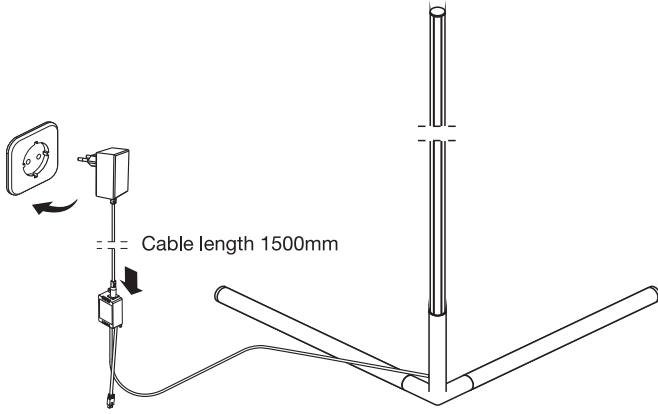

# FLOOR

	EAN	W	Light Source lm	Output lm	K	°C	V~	mA	Hz	PF	DF	°	lm
SMART WIFI FLOOR CORNER1400 RGBTWBK	4058075765078	14	1170	350	2700-6500	-20 ~ +40	220-240	80	50/60	>0.5	>0.7	120°	15000
SMART WIFI FLOOR CORNER1400 RGBTWWT	4058075765092	14	1170	550	2700-6500	-20 ~ +40	220-240	80	50/60	>0.5	>0.7	120°	15000
SMART WIFI FLOOR CORNER2000 RGBTWBK	4058075765115	20	1710	550	2700-6500	-20 ~ +40	220-240	110	50/60	>0.5	>0.7	120°	15000
SMART WIFI FLOOR CORNER2000 RGBTWWT	4058075765139	20	1710	700	2700-6500	-20 ~ +40	220-240	110	50/60	>0.5	>0.7	120°	15000
SMART WIFI FLOOR CORNERSLIM RGBTWWT	4058075765153	8	540	280	2700-6500	-20 ~ +40	220-240	50	50/60	>0.5	>0.7	120°	15000
SMART WIFI FLOOR CORNERSLIM RGBTWBK	4058075765177	8	540	180	2700-6500	-20 ~ +40	220-240	50	50/60	>0.5	>0.7	120°	15000
SMART WIFI FLOOR ROUND RGBTW BK	4058075765191	14	1170	350	2700-6500	-20 ~ +40	220-240	80	50/60	>0.5	>0.7	120°	15000
SMART WIFI FLOOR ROUND RGBTW WT	4058075765214	14	1170	550	2700-6500	-20 ~ +40	220-240	80	50/60	>0.5	>0.7	120°	15000

**2b**

4058075765115  
4058075765139

**2c**

4058075765078    4058075765115  
4058075765092    4058075765139

**3**

	EAN	This product contains a light source of energy efficiency class	Contained Light Source
SMART WIFI FLOOR CORNER1400 RGBTWBK	4058075765078	E	Contains 13 light sources 
SMART WIFI FLOOR CORNER1400 RGBTWT	4058075765092	E	Contains 13 light sources 
SMART WIFI FLOOR CORNER2000 RGBTWBK	4058075765115	E	Contains 19 light sources 
SMART WIFI FLOOR CORNER2000 RGBTWT	4058075765139	E	Contains 19 light sources 
SMART WIFI FLOOR CORNERSLIM RGBTWT	4058075765153	E	Contains 6 light sources 
SMART WIFI FLOOR CORNERSLIM RGBTWBK	4058075765177	E	Contains 6 light sources 
SMART WIFI FLOOR ROUND RGBTW BK	4058075765191	E	Contains 13 light sources 
SMART WIFI FLOOR ROUND RGBTW WT	4058075765214	E	Contains 13 light sources 