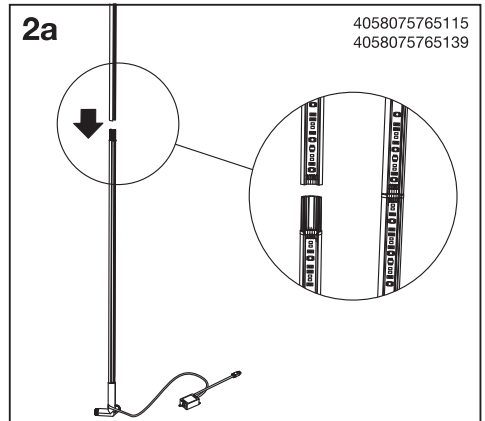

# FLOOR

	EAN	W	Light Source lm	Output lm	K	°C	V~	mA	Hz	PF	DF	°	lm
SMART WIFI FLOOR CORNER1400 RGBTWBK	4058075765078	14	1170	350	2700-6500	-20 ~ +40	220-240	80	50/60	>0.5	>0.7	120°	15000
SMART WIFI FLOOR CORNER1400 RGBTWWT	4058075765092	14	1170	550	2700-6500	-20 ~ +40	220-240	80	50/60	>0.5	>0.7	120°	15000
SMART WIFI FLOOR CORNER2000 RGBTWBK	4058075765115	20	1710	550	2700-6500	-20 ~ +40	220-240	110	50/60	>0.5	>0.7	120°	15000
SMART WIFI FLOOR CORNER2000 RGBTWWT	4058075765139	20	1710	700	2700-6500	-20 ~ +40	220-240	110	50/60	>0.5	>0.7	120°	15000
SMART WIFI FLOOR CORNERSLIM RGBTWWT	4058075765153	8	540	280	2700-6500	-20 ~ +40	220-240	50	50/60	>0.5	>0.7	120°	15000
SMART WIFI FLOOR CORNERSLIM RGBTWBK	4058075765177	8	540	180	2700-6500	-20 ~ +40	220-240	50	50/60	>0.5	>0.7	120°	15000
SMART WIFI FLOOR ROUND RGBTW BK	4058075765191	14	1170	350	2700-6500	-20 ~ +40	220-240	80	50/60	>0.5	>0.7	120°	15000
SMART WIFI FLOOR ROUND RGBTW WT	4058075765214	14	1170	550	2700-6500	-20 ~ +40	220-240	80	50/60	>0.5	>0.7	120°	15000

**2b**

4058075765115  
4058075765139

**2c**

4058075765078    4058075765115  
4058075765092    4058075765139

**3**

	EAN	This product contains a light source of energy efficiency class	Contained Light Source
SMART WIFI FLOOR CORNER1400 RGBTWBK	4058075765078	E	Contains 13 light sources 
SMART WIFI FLOOR CORNER1400 RGBTWT	4058075765092	E	Contains 13 light sources 
SMART WIFI FLOOR CORNER2000 RGBTWBK	4058075765115	E	Contains 19 light sources 
SMART WIFI FLOOR CORNER2000 RGBTWT	4058075765139	E	Contains 19 light sources 
SMART WIFI FLOOR CORNERSLIM RGBTWT	4058075765153	E	Contains 6 light sources 
SMART WIFI FLOOR CORNERSLIM RGBTWBK	4058075765177	E	Contains 6 light sources 
SMART WIFI FLOOR ROUND RGBTW BK	4058075765191	E	Contains 13 light sources 
SMART WIFI FLOOR ROUND RGBTW WT	4058075765214	E	Contains 13 light sources 