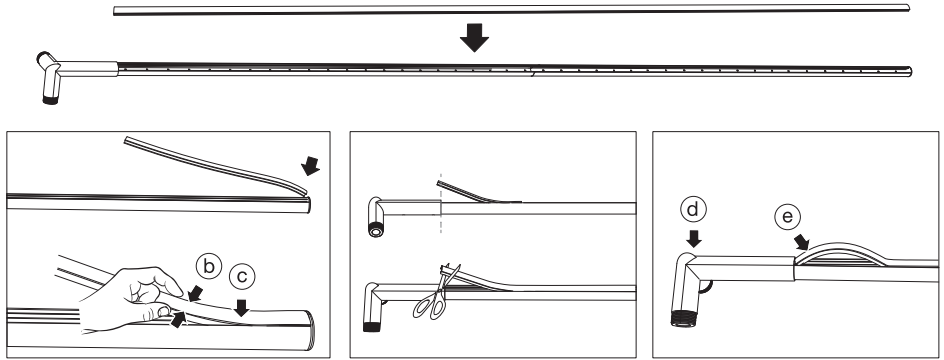

# FLOOR

	EAN	W	Light Source lm	Output lm	K	°C	V~	mA	Hz	PF	DF	°	lm
SMART WIFI FLOOR CORNER1400 RGBTWBK	4058075765078	14	1170	350	2700-6500	-20 ~ +40	220-240	80	50/60	>0.5	>0.7	120°	15000
SMART WIFI FLOOR CORNER1400 RGBTWWT	4058075765092	14	1170	550	2700-6500	-20 ~ +40	220-240	80	50/60	>0.5	>0.7	120°	15000
SMART WIFI FLOOR CORNER2000 RGBTWBK	4058075765115	20	1710	550	2700-6500	-20 ~ +40	220-240	110	50/60	>0.5	>0.7	120°	15000
SMART WIFI FLOOR CORNER2000 RGBTWWT	4058075765139	20	1710	700	2700-6500	-20 ~ +40	220-240	110	50/60	>0.5	>0.7	120°	15000
SMART WIFI FLOOR CORNERSLIM RGBTWWT	4058075765153	8	540	280	2700-6500	-20 ~ +40	220-240	50	50/60	>0.5	>0.7	120°	15000
SMART WIFI FLOOR CORNERSLIM RGBTWBK	4058075765177	8	540	180	2700-6500	-20 ~ +40	220-240	50	50/60	>0.5	>0.7	120°	15000
SMART WIFI FLOOR ROUND RGBTW BK	4058075765191	14	1170	350	2700-6500	-20 ~ +40	220-240	80	50/60	>0.5	>0.7	120°	15000
SMART WIFI FLOOR ROUND RGBTW WT	4058075765214	14	1170	550	2700-6500	-20 ~ +40	220-240	80	50/60	>0.5	>0.7	120°	15000

**2b**

4058075765115  
4058075765139

**2c**

4058075765078    4058075765115  
4058075765092    4058075765139

**3**

	EAN	This product contains a light source of energy efficiency class	Contained Light Source
SMART WIFI FLOOR CORNER1400 RGBTWBK	4058075765078	E	Contains 13 light sources 
SMART WIFI FLOOR CORNER1400 RGBTWT	4058075765092	E	Contains 13 light sources 
SMART WIFI FLOOR CORNER2000 RGBTWBK	4058075765115	E	Contains 19 light sources 
SMART WIFI FLOOR CORNER2000 RGBTWT	4058075765139	E	Contains 19 light sources 
SMART WIFI FLOOR CORNERSLIM RGBTWT	4058075765153	E	Contains 6 light sources 
SMART WIFI FLOOR CORNERSLIM RGBTWBK	4058075765177	E	Contains 6 light sources 
SMART WIFI FLOOR ROUND RGBTW BK	4058075765191	E	Contains 13 light sources 
SMART WIFI FLOOR ROUND RGBTW WT	4058075765214	E	Contains 13 light sources 