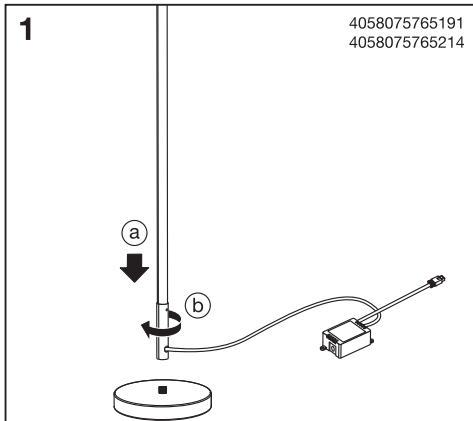

# FLOOR

	EAN	W	Light Source lm	Output lm	K	°C	V~	mA	Hz	PF	DF	°	lm
SMART WIFI FLOOR CORNER1400 RGBTWBK	4058075765078	14	1170	350	2700-6500	-20 ~ +40	220-240	80	50/60	>0.5	>0.7	120°	15000
SMART WIFI FLOOR CORNER1400 RGBTWWT	4058075765092	14	1170	550	2700-6500	-20 ~ +40	220-240	80	50/60	>0.5	>0.7	120°	15000
SMART WIFI FLOOR CORNER2000 RGBTWBK	4058075765115	20	1710	550	2700-6500	-20 ~ +40	220-240	110	50/60	>0.5	>0.7	120°	15000
SMART WIFI FLOOR CORNER2000 RGBTWWT	4058075765139	20	1710	700	2700-6500	-20 ~ +40	220-240	110	50/60	>0.5	>0.7	120°	15000
SMART WIFI FLOOR CORNERSLIM RGBTWWT	4058075765153	8	540	280	2700-6500	-20 ~ +40	220-240	50	50/60	>0.5	>0.7	120°	15000
SMART WIFI FLOOR CORNERSLIM RGBTWBK	4058075765177	8	540	180	2700-6500	-20 ~ +40	220-240	50	50/60	>0.5	>0.7	120°	15000
SMART WIFI FLOOR ROUND RGBTW BK	4058075765191	14	1170	350	2700-6500	-20 ~ +40	220-240	80	50/60	>0.5	>0.7	120°	15000
SMART WIFI FLOOR ROUND RGBTW WT	4058075765214	14	1170	550	2700-6500	-20 ~ +40	220-240	80	50/60	>0.5	>0.7	120°	15000

**2b**

4058075765115  
4058075765139

**2c**

4058075765078    4058075765115  
4058075765092    4058075765139

**3**

	EAN	This product contains a light source of energy efficiency class	Contained Light Source
SMART WIFI FLOOR CORNER1400 RGBTWBK	4058075765078	E	Contains 13 light sources 
SMART WIFI FLOOR CORNER1400 RGBTWT	4058075765092	E	Contains 13 light sources 
SMART WIFI FLOOR CORNER2000 RGBTWBK	4058075765115	E	Contains 19 light sources 
SMART WIFI FLOOR CORNER2000 RGBTWT	4058075765139	E	Contains 19 light sources 
SMART WIFI FLOOR CORNERSLIM RGBTWT	4058075765153	E	Contains 6 light sources 
SMART WIFI FLOOR CORNERSLIM RGBTWBK	4058075765177	E	Contains 6 light sources 
SMART WIFI FLOOR ROUND RGBTW BK	4058075765191	E	Contains 13 light sources 
SMART WIFI FLOOR ROUND RGBTW WT	4058075765214	E	Contains 13 light sources 