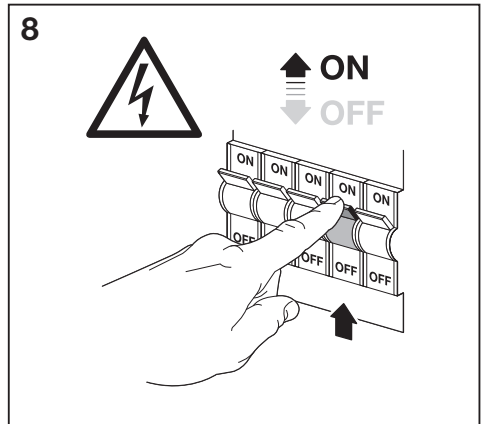

	EAN	This product contains a light source of energy efficiency class	Contained Light Source
SMART WIFILANPLUS RGBFR 300X300RGBTW	4058075752603	E	
SMART WIFILANPLUS RGBFR 450X450RGBTW	4058075752627	E	
SMART WIFILAPLUS RGBFR1200X300RGBTW	4058075752641	E	
SMARTWIFILAPLUS HOLE BL450X450RGBTW	4058075752665	E	
SMARTWIFILAPLUS HOLE BL1000X300RGBTW	4058075752689	E	