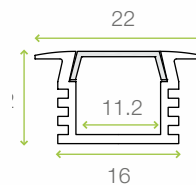

ALUMINIUM PROFILE BASIC WING

Artikelbez. / Description	Art.- Nr. / Part.No.	Material / Material
Aluprofil basic wing 1m	4100003	elox. Aluminium
Aluprofil basic wing 2m	4100015	elox. Aluminium
Zubehör / Accessory		
Cover clear small 1m	4200000	Polycarbonat Makrolon®UV
Cover opal small 1m	4200001	Polycarbonat Makrolon®UV
Cover lense small 1m	4200002	Polycarbonat
Cover clear small 2m	4100027	Polycarbonat Makrolon®UV
Cover opal small 2m	4100028	Polycarbonat Makrolon®UV
Cover lense small 2m	4100029	Polycarbonat
End cap set basic wing	4300001	PVC
Mounting clip small	4300006	steel