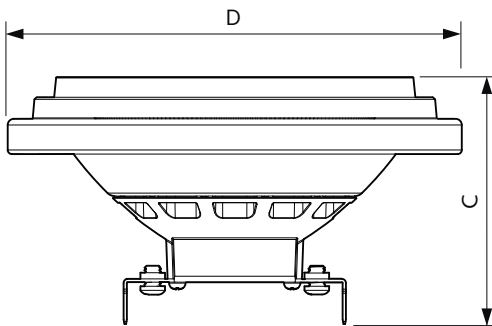

Abmessungsskizzen

| Product | D | C |
|--|--------|-------|
| MAS LEDExpertColor 20-100W 927 AR111 24D | 111 mm | 62 mm |

MASTER LED-Spot ExpertColor AR111

Photometrische Daten

Light Distribution Diagram - MAS LEExpertColor 20-100W 927 AR111 24D