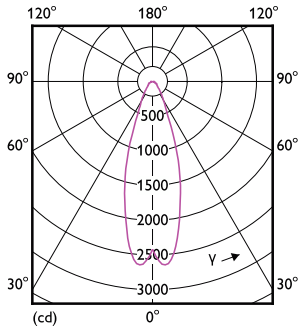

MASTER LED-Spot ExpertColor AR111

Photometrische Daten

Light Distribution Diagram - MAS LEExpertColor 20-100W 927 AR111 24D