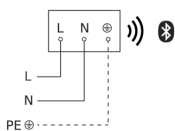

# L 845 C

without motion detector, with Bluetooth  
EAN 4007841 078638  
Article number 078638

Circuit diagram Bluetooth

Circuit diagram Bluetooth