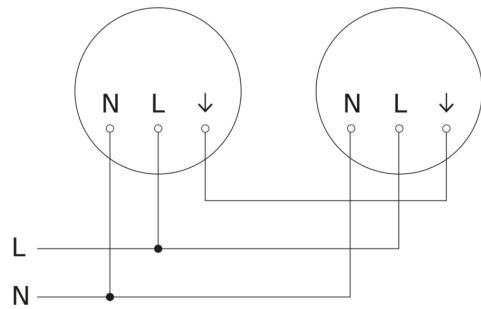

Sensor-switched LED indoor light - Professional Line

RS PRO P2 EM flat S

Emergency light - warm white

EAN 4007841 069728

Article number 069728

RS PRO P2 EM flat S

Emergency light - warm white
EAN 4007841 069728
Article number 069728

Master circuit diagram

Master/master interconnection circuit diagram

Master/slave interconnection circuit diagram