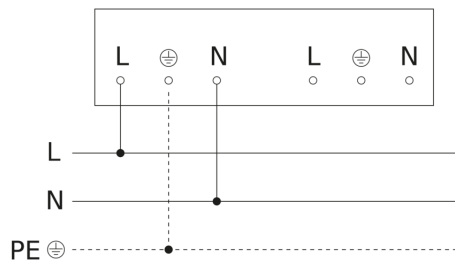

Sensor-switched LED indoor light - Professional Line

RS PRO 5100 SC EM

Emergency light
EAN 4007841 079161
Article number 079161

RS PRO 5100 SC EM

Emergency light
EAN 4007841 079161
Article number 079161

Master circuit diagram

Master/slave and master/master interconnection circuit diagram