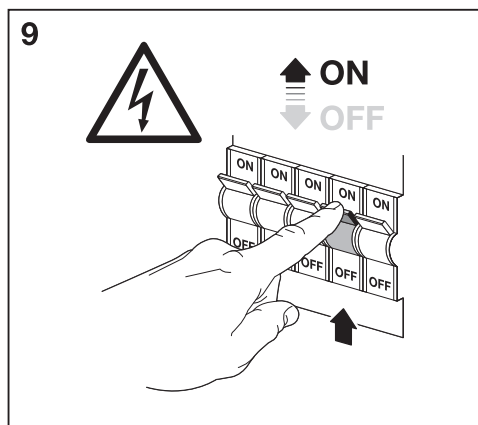

1

▲ ON
 ▼ OFF

2

3

4

	EAN	This product contains a light source of energy efficiency class	Contained Light Source
SMART WIFI PLANON PLUS 30X30 RGBW	4058075495708	F	
SMART WIFI PLANON PLUS 45X45 RGBW	4058075525221	F	
SMART WIFI PLANON PLUS 60X30 RGBW	4058075525245	F	
SMART WIFI PLANON PLUS 60X60 RGBW	4058075525269	E	
SMART WIFI PLANON PLUS 120X30 RGBW	4058075525290	E	