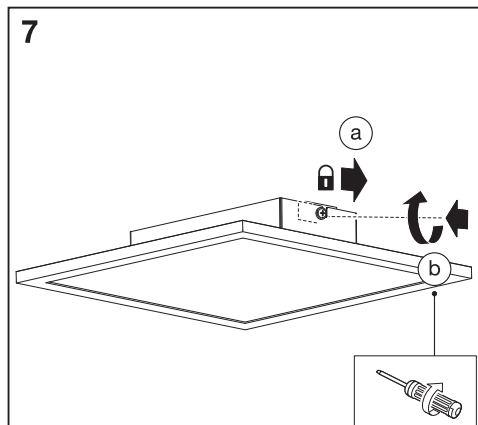

1

▲ ON
 ▼ OFF

2

3

4

	EAN	This product contains a light source of energy efficiency class	Contained Light Source
SMART WIFI PLANON PLUS 30X30 RGBW	4058075495708	F	
SMART WIFI PLANON PLUS 45X45 RGBW	4058075525221	F	
SMART WIFI PLANON PLUS 60X30 RGBW	4058075525245	F	
SMART WIFI PLANON PLUS 60X60 RGBW	4058075525269	E	
SMART WIFI PLANON PLUS 120X30 RGBW	4058075525290	E	