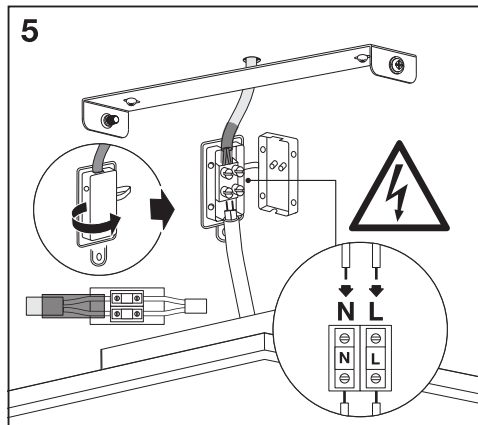

1

▲ ON
 ▼ OFF

2

3

4

	EAN	This product contains a light source of energy efficiency class	Contained Light Source
SMART WIFI PLANON PLUS 30X30 RGBW	4058075495708	F	
SMART WIFI PLANON PLUS 45X45 RGBW	4058075525221	F	
SMART WIFI PLANON PLUS 60X30 RGBW	4058075525245	F	
SMART WIFI PLANON PLUS 60X60 RGBW	4058075525269	E	
SMART WIFI PLANON PLUS 120X30 RGBW	4058075525290	E	