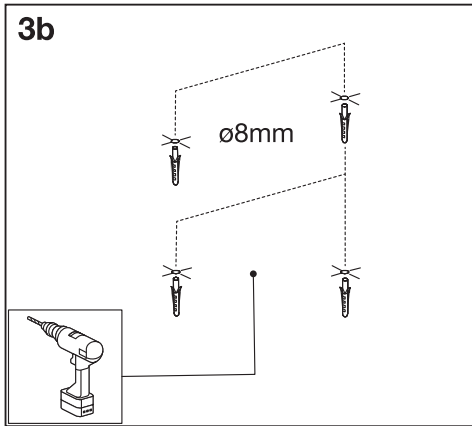

SMART⁺ SWING ROUND

	EAN	This product contains a light source of energy efficiency class	Contained Light Source
SMART OUTD WIFI SWING ROUND WALL TW	4058075763807	G	
SMART OUTD WIFI SWING ROUND 70CM TW	4058075763821	G	

	EAN	W	Im Light Source	Im Output	K	IP	Temp (°C)	V~	mA	Hz	Ra	DF	
SMART OUTD WIFI SWING ROUND WALL TW	4058075763807	6.7	420	350	3000-6500	44	-20...+40	220-240	50	50/60	>80	≥0.5	12500
SMART OUTD WIFI SWING ROUND 70CM TW	4058075763821	6.7	420	350	3000-6500	44	-20...+40	220-240	50	50/60	>80	≥0.5	12500