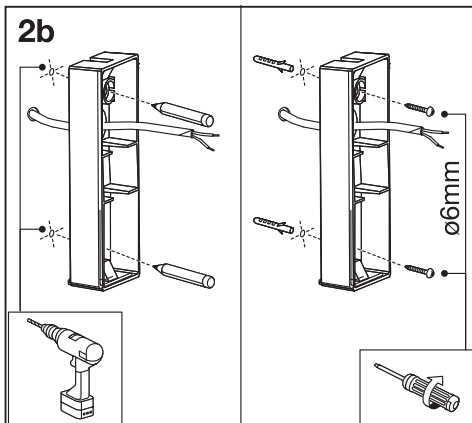

SMART⁺ SWING ROUND

	EAN	This product contains a light source of energy efficiency class	Contained Light Source
SMART OUTD WIFI SWING ROUND WALL TW	4058075763807	G	
SMART OUTD WIFI SWING ROUND 70CM TW	4058075763821	G	

	EAN	W	Im Light Source	Im Output	K	IP	Temp (°C)	V~	mA	Hz	Ra	DF	
SMART OUTD WIFI SWING ROUND WALL TW	4058075763807	6.7	420	350	3000-6500	44	-20...+40	220-240	50	50/60	>80	≥0.5	12500
SMART OUTD WIFI SWING ROUND 70CM TW	4058075763821	6.7	420	350	3000-6500	44	-20...+40	220-240	50	50/60	>80	≥0.5	12500