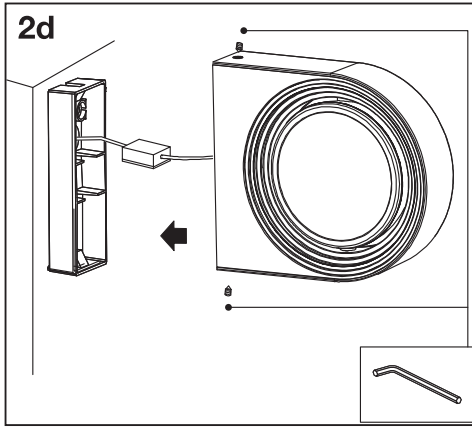

SMART⁺ SWING ROUND

	EAN	This product contains a light source of energy efficiency class	Contained Light Source
SMART OUTD WIFI SWING ROUND WALL TW	4058075763807	G	
SMART OUTD WIFI SWING ROUND 70CM TW	4058075763821	G	

	EAN	W	Im Light Source	Im Output	K	IP	Temp (°C)	V~	mA	Hz	Ra	DF	
SMART OUTD WIFI SWING ROUND WALL TW	4058075763807	6.7	420	350	3000-6500	44	-20...+40	220-240	50	50/60	>80	≥0.5	12500
SMART OUTD WIFI SWING ROUND 70CM TW	4058075763821	6.7	420	350	3000-6500	44	-20...+40	220-240	50	50/60	>80	≥0.5	12500