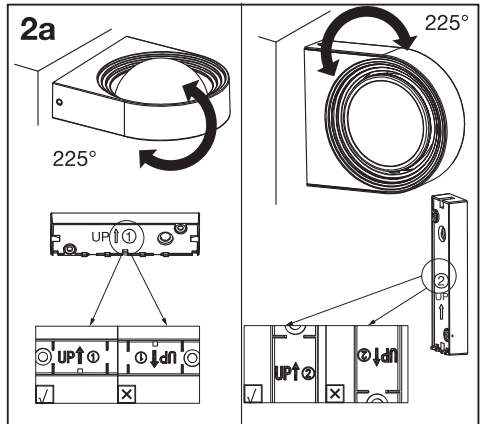

SMART⁺ SWING ROUND

	EAN	This product contains a light source of energy efficiency class	Contained Light Source
SMART OUTD WIFI SWING ROUND WALL TW	4058075763807	G	
SMART OUTD WIFI SWING ROUND 70CM TW	4058075763821	G	

	EAN	W	Im Light Source	Im Output	K	IP	Temp (°C)	V~	mA	Hz	Ra	DF	
SMART OUTD WIFI SWING ROUND WALL TW	4058075763807	6.7	420	350	3000-6500	44	-20...+40	220-240	50	50/60	>80	≥0.5	12500
SMART OUTD WIFI SWING ROUND 70CM TW	4058075763821	6.7	420	350	3000-6500	44	-20...+40	220-240	50	50/60	>80	≥0.5	12500