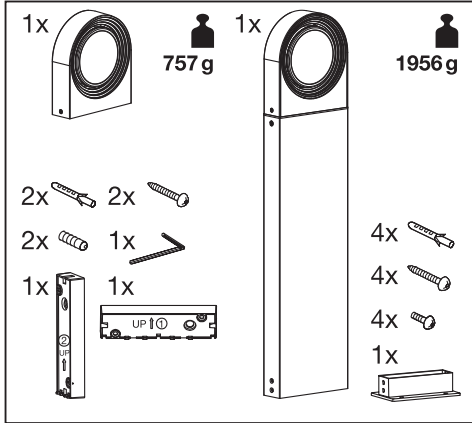

SMART⁺ SWING ROUND

	EAN	This product contains a light source of energy efficiency class	Contained Light Source
SMART OUTD WIFI SWING ROUND WALL TW	4058075763807	G	
SMART OUTD WIFI SWING ROUND 70CM TW	4058075763821	G	

	EAN	W	Im Light Source	Im Output	K	IP	Temp (°C)	V~	mA	Hz	Ra	DF	
SMART OUTD WIFI SWING ROUND WALL TW	4058075763807	6.7	420	350	3000-6500	44	-20...+40	220-240	50	50/60	>80	≥0.5	12500
SMART OUTD WIFI SWING ROUND 70CM TW	4058075763821	6.7	420	350	3000-6500	44	-20...+40	220-240	50	50/60	>80	≥0.5	12500