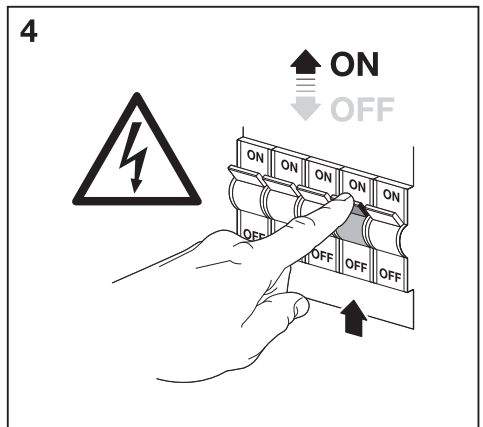

SMART⁺ SWING ROUND

	EAN	This product contains a light source of energy efficiency class	Contained Light Source
SMART OUTD WIFI SWING ROUND WALL TW	4058075763807	G	
SMART OUTD WIFI SWING ROUND 70CM TW	4058075763821	G	

	EAN	W	Im Light Source	Im Output	K	IP	Temp (°C)	V~	mA	Hz	Ra	DF	
SMART OUTD WIFI SWING ROUND WALL TW	4058075763807	6.7	420	350	3000-6500	44	-20...+40	220-240	50	50/60	>80	≥0.5	12500
SMART OUTD WIFI SWING ROUND 70CM TW	4058075763821	6.7	420	350	3000-6500	44	-20...+40	220-240	50	50/60	>80	≥0.5	12500