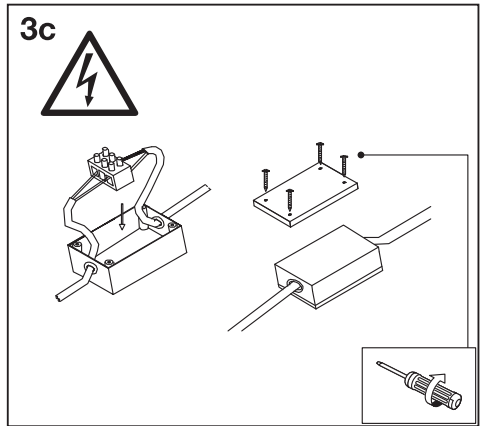

SMART⁺ SWING ROUND

	EAN	This product contains a light source of energy efficiency class	Contained Light Source
SMART OUTD WIFI SWING ROUND WALL TW	4058075763807	G	
SMART OUTD WIFI SWING ROUND 70CM TW	4058075763821	G	

	EAN	W	Im Light Source	Im Output	K	IP	Temp (°C)	V~	mA	Hz	Ra	DF	
SMART OUTD WIFI SWING ROUND WALL TW	4058075763807	6.7	420	350	3000-6500	44	-20...+40	220-240	50	50/60	>80	≥0.5	12500
SMART OUTD WIFI SWING ROUND 70CM TW	4058075763821	6.7	420	350	3000-6500	44	-20...+40	220-240	50	50/60	>80	≥0.5	12500