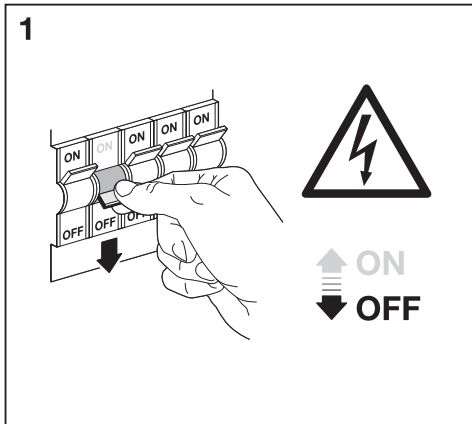

SMART⁺ SWING ROUND

	EAN	This product contains a light source of energy efficiency class	Contained Light Source
SMART OUTD WIFI SWING ROUND WALL TW	4058075763807	G	
SMART OUTD WIFI SWING ROUND 70CM TW	4058075763821	G	

	EAN	W	Im Light Source	Im Output	K	IP	Temp (°C)	V~	mA	Hz	Ra	DF	
SMART OUTD WIFI SWING ROUND WALL TW	4058075763807	6.7	420	350	3000-6500	44	-20...+40	220-240	50	50/60	>80	≥0.5	12500
SMART OUTD WIFI SWING ROUND 70CM TW	4058075763821	6.7	420	350	3000-6500	44	-20...+40	220-240	50	50/60	>80	≥0.5	12500