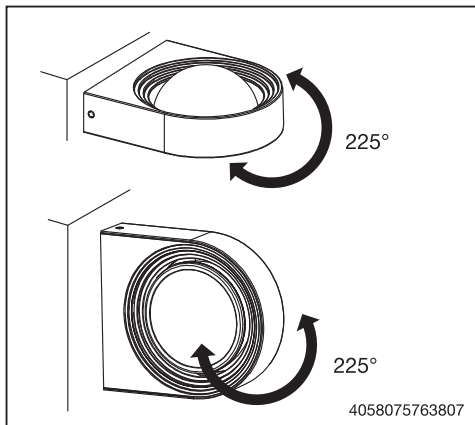

C10449057
G11144903
12.08.2022

LEDVANCE GmbH
Steinerne Furt 62
86167 Augsburg, Germany
www.ledvance.com