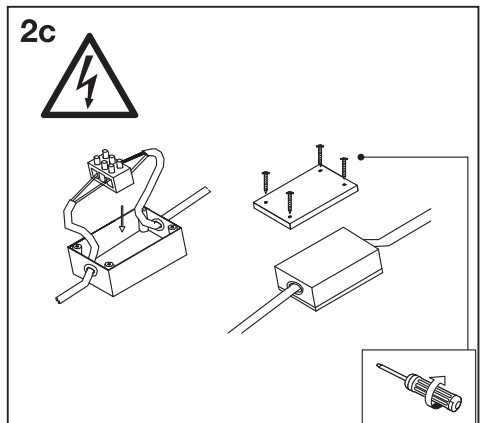

SMART⁺ SWING ROUND

	EAN	This product contains a light source of energy efficiency class	Contained Light Source
SMART OUTD WIFI SWING ROUND WALL TW	4058075763807	G	
SMART OUTD WIFI SWING ROUND 70CM TW	4058075763821	G	

	EAN	W	Im Light Source	Im Output	K	IP	Temp (°C)	V~	mA	Hz	Ra	DF	
SMART OUTD WIFI SWING ROUND WALL TW	4058075763807	6.7	420	350	3000-6500	44	-20...+40	220-240	50	50/60	>80	≥0.5	12500
SMART OUTD WIFI SWING ROUND 70CM TW	4058075763821	6.7	420	350	3000-6500	44	-20...+40	220-240	50	50/60	>80	≥0.5	12500