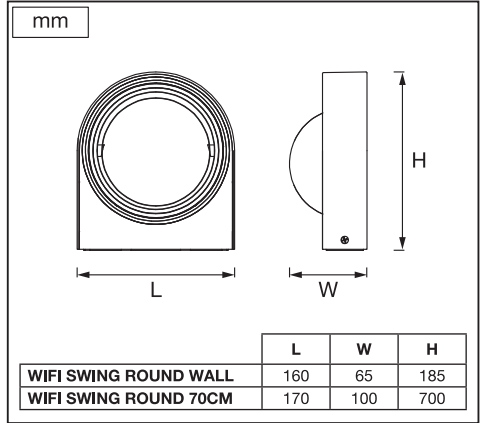

SMART⁺ SWING ROUND

	EAN	This product contains a light source of energy efficiency class	Contained Light Source
SMART OUTD WIFI SWING ROUND WALL TW	4058075763807	G	
SMART OUTD WIFI SWING ROUND 70CM TW	4058075763821	G	

	EAN	W	Im Light Source	Im Output	K	IP	Temp (°C)	V~	mA	Hz	Ra	DF	
SMART OUTD WIFI SWING ROUND WALL TW	4058075763807	6.7	420	350	3000-6500	44	-20...+40	220-240	50	50/60	>80	≥0.5	12500
SMART OUTD WIFI SWING ROUND 70CM TW	4058075763821	6.7	420	350	3000-6500	44	-20...+40	220-240	50	50/60	>80	≥0.5	12500