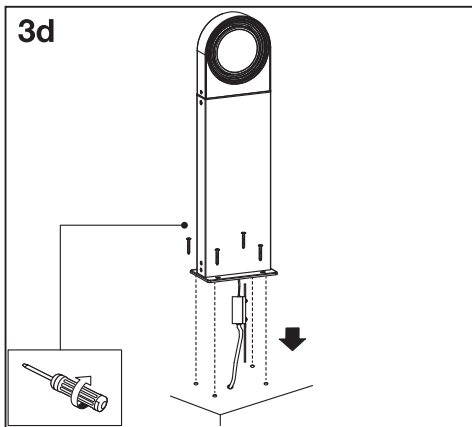

SMART⁺ SWING ROUND

	EAN	This product contains a light source of energy efficiency class	Contained Light Source
SMART OUTD WIFI SWING ROUND WALL TW	4058075763807	G	
SMART OUTD WIFI SWING ROUND 70CM TW	4058075763821	G	

	EAN	W	Im Light Source	Im Output	K	IP	Temp (°C)	V~	mA	Hz	Ra	DF	
SMART OUTD WIFI SWING ROUND WALL TW	4058075763807	6.7	420	350	3000-6500	44	-20...+40	220-240	50	50/60	>80	≥0.5	12500
SMART OUTD WIFI SWING ROUND 70CM TW	4058075763821	6.7	420	350	3000-6500	44	-20...+40	220-240	50	50/60	>80	≥0.5	12500