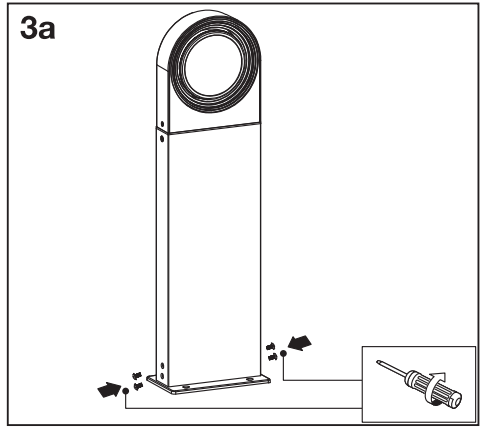

SMART⁺ SWING ROUND

	EAN	This product contains a light source of energy efficiency class	Contained Light Source
SMART OUTD WIFI SWING ROUND WALL TW	4058075763807	G	
SMART OUTD WIFI SWING ROUND 70CM TW	4058075763821	G	

	EAN	W	Im Light Source	Im Output	K	IP	Temp (°C)	V~	mA	Hz	Ra	DF	
SMART OUTD WIFI SWING ROUND WALL TW	4058075763807	6.7	420	350	3000-6500	44	-20...+40	220-240	50	50/60	>80	≥0.5	12500
SMART OUTD WIFI SWING ROUND 70CM TW	4058075763821	6.7	420	350	3000-6500	44	-20...+40	220-240	50	50/60	>80	≥0.5	12500