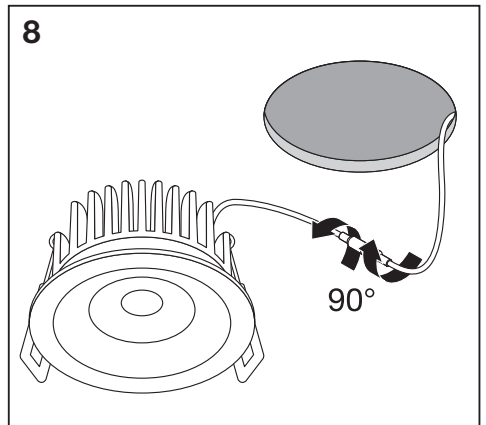

- 3 SEC LED + Brown H03 VV H2-F 2x0.5
- Blue

H03 VV-F 2 x 0.75 D 5.5
H05 VV-F 2 x 1.0 D 6.0

H05 VV-F 2 x 1.5 D 7.5

	C10	B16	C16
Spot Fix P 8 W	n=210	n=336	n=336
Spot Adjust P 8 W			

5

SPOT FIX
SPOT ADJUST

				
✓	✓	✓	○	
Preset				
				
1 2	1 2	1 2	1 2	
Current (CC)	85mA	140mA	180mA	140mA
Power	4W	6W	8W	6W
% rated lumen	50%	80%	100%	80%

SP RING D100

EAN 4099854136511
(WHITE)
EAN 4099854136542
(BLACK)

SP RING D133

EAN 4099854013355
(WHITE)
EAN 4099854013386
(BLACK)

SP RING D180

EAN 4099854013416 (WHITE)
EAN 4099854013447 (BLACK)

CONNECTOR BOX 3 POLE