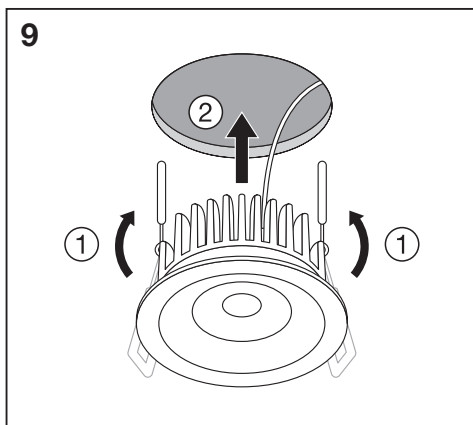

- 3 SEC LED + Brown H03 VV H2-F 2x0.5
- Blue

H03 VV-F 2 x 0.75 D 5.5
H05 VV-F 2 x 1.0 D 6.0

H05 VV-F 2 x 1.5 D 7.5

	C10	B16	C16
Spot Fix P 8 W	n=210	n=336	n=336
Spot Adjust P 8 W			

5

SPOT FIX
SPOT ADJUST

				
✓	✓	✓	○	
Preset				
				
1 2	1 2	1 2	1 2	
Current (CC)	85mA	140mA	180mA	140mA
Power	4W	6W	8W	6W
% rated lumen	50%	80%	100%	80%

SP RING D100

EAN 4099854136511
(WHITE)
EAN 4099854136542
(BLACK)

SP RING D133

EAN 4099854013355
(WHITE)
EAN 4099854013386
(BLACK)

SP RING D180

EAN 4099854013416 (WHITE)
EAN 4099854013447 (BLACK)

CONNECTOR BOX 3 POLE