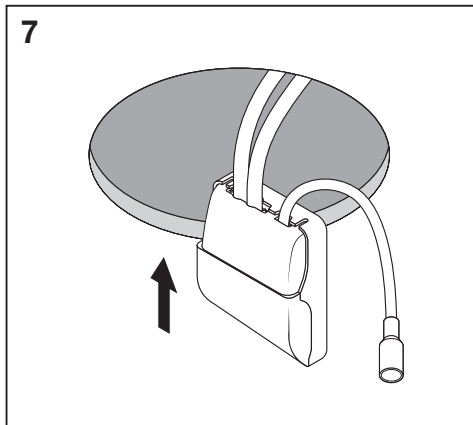

- 3 SEC LED + Brown H03 VV H2-F 2x0.5
- Blue

H03 VV-F 2 x 0.75 D 5.5
H05 VV-F 2 x 1.0 D 6.0

H05 VV-F 2 x 1.5 D 7.5

	C10	B16	C16
Spot Fix P 8 W	n=210	n=336	n=336
Spot Adjust P 8 W			

5

SPOT FIX
SPOT ADJUST

				
✓	✓	✓	○	
Preset				
				
1 2	1 2	1 2	1 2	
Current (CC)	85mA	140mA	180mA	140mA
Power	4W	6W	8W	6W
% rated lumen	50%	80%	100%	80%