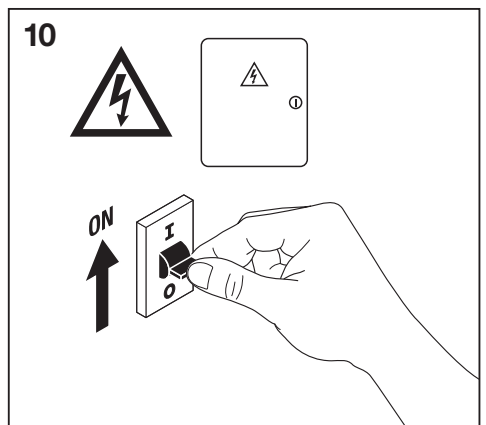

- 3 SEC LED + Brown H03 VV H2-F 2x0.5
- Blue

H03 VV-F 2 x 0.75 D 5.5
H05 VV-F 2 x 1.0 D 6.0

H05 VV-F 2 x 1.5 D 7.5

	C10	B16	C16
Spot Fix P 8 W	n=210	n=336	n=336
Spot Adjust P 8 W			

5

SPOT FIX
SPOT ADJUST

				
✓	✓	✓	○	
Preset				
				
1 2	1 2	1 2	1 2	
Current (CC)	85mA	140mA	180mA	140mA
Power	4W	6W	8W	6W
% rated lumen	50%	80%	100%	80%