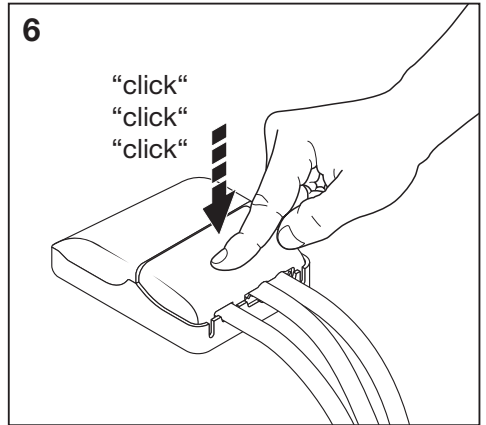

- 3 SEC LED + Brown H03 VV H2-F 2x0.5
- Blue

H03 VV-F 2 x 0.75 D 5.5
H05 VV-F 2 x 1.0 D 6.0

H05 VV-F 2 x 1.5 D 7.5

	C10	B16	C16
Spot Fix P 8 W	n=210	n=336	n=336
Spot Adjust P 8 W			

5

SPOT FIX
SPOT ADJUST

				
✓	✓	✓	○	
Preset				
				
1 2	1 2	1 2	1 2	
Current (CC)	85mA	140mA	180mA	140mA
Power	4W	6W	8W	6W
% rated lumen	50%	80%	100%	80%