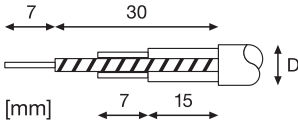

SP RING D100

EAN 4099854136511
(WHITE)
EAN 4099854136542
(BLACK)

SP RING D133

EAN 4099854013355
(WHITE)
EAN 4099854013386
(BLACK)

SP RING D180

EAN 4099854013416 (WHITE)
EAN 4099854013447 (BLACK)

CONNECTOR BOX 3 POLE

EAN 4099854013508

H03 VV-F 3 x 0,75 D 6,0
H05 VV-F 3 x 1,0 D 7,0
H05 VV-F 3 x 1,5 D 8,5

SP DRIVER DALI

EAN 4099854089558