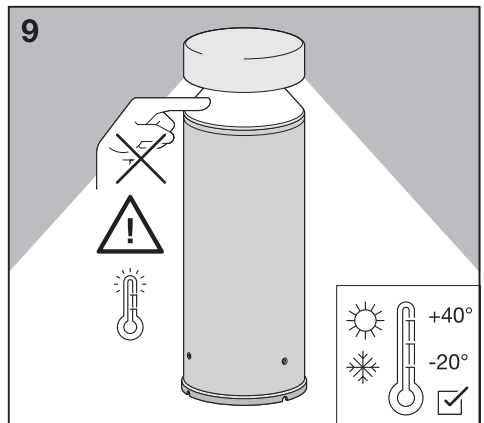

	EAN	This product contains a light source of energy efficiency class	Contained Light Source
ENDURA STYLE CYLINDER 50CM 6W ST	4058075205376	E	
ENDURA STYLE CYLINDER 80CM 6W ST	4058075205390	E	

Points de collecte sur www.quefairedemesdechets.fr