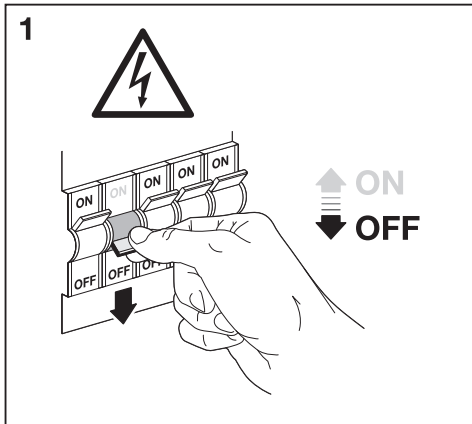

	EAN	This product contains a light source of energy efficiency class	Contained Light Source
ENDURA STYLE CYLINDER 50CM 6W ST	4058075205376	E	
ENDURA STYLE CYLINDER 80CM 6W ST	4058075205390	E	

Points de collecte sur www.quefairedemesdechets.fr