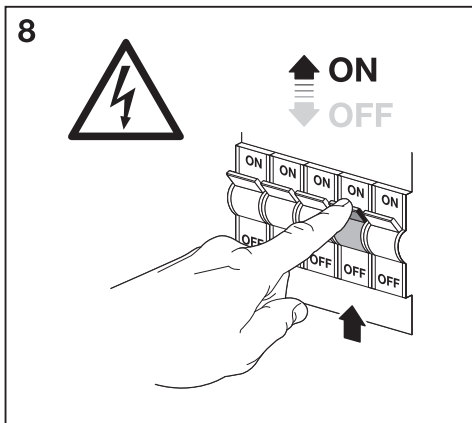

	EAN	This product contains a light source of energy efficiency class	Contained Light Source
ENDURA STYLE CYLINDER 50CM 6W ST	4058075205376	E	
ENDURA STYLE CYLINDER 80CM 6W ST	4058075205390	E	

Points de collecte sur www.quefairedemesdechets.fr