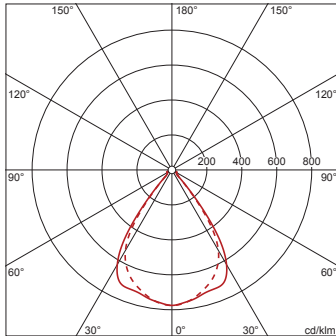

Bestell-Nr.: 51HLA2D24MCB | GTIN (EAN): 4058352417959

Planungsdaten: HB21,br,27600lm840,DA

51HLA2D24MCB: 1x LED

4058352417959

51HLA2D24MCB

LED 4000 K | CRI $\geq$ 80 ϕ_{N} 27600 lm

$\phi_{\downarrow}$ 100% $\phi_{\uparrow}$ 0%

Leuchtdichten (cd/m²)

	C 0/180	C 90/270
L₈₀	2897	4878
L₇₀	10901	11807
L₆₅	11230	10725

UGR 20,9 20,8

X 4H Y 8H ρ 70/50/20 S 0,25H

Bei der Ausführungsplanung zur Elektroinstallation ist zwingend die Montageanleitung zu beachten (zu finden unter www.siteco.com)

Toleranzen bezogen auf thermische, elektrische und photometrische Daten entsprechend IEC 62722

Stand 28.10.2023 - Änderungen und Irrtümer vorbehalten - Vergewissern Sie sich, dass Sie immer den neuesten Stand verwenden -